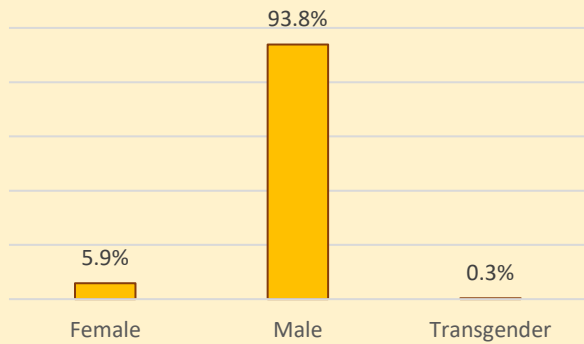

Sheriff's Daily Report

8/30/2022

Under the Custody of the Sheriff	
Total Male and Female	7,823
Jail Population	5,661
Community Corrections	2,162

Jail Population - Behind the Walls

Sheriff's Daily Report

8/30/2022

CCSO Population Demographics

In Confinement

Gender Distribution

Race Distribution

Age Distribution

Community Corrections

Gender Distribution

Race Distribution

Age Distribution