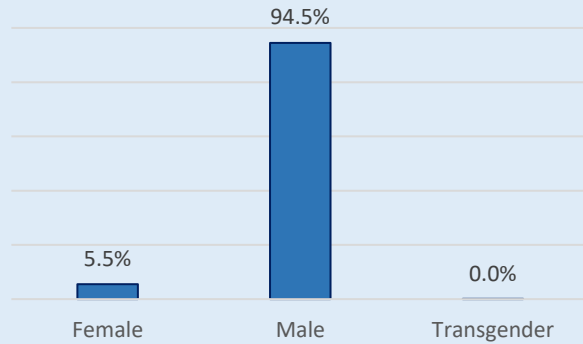

Sheriff's Daily Report

8/30/2022

Under the Custody of the Sheriff	
Total Male and Female	7,823
Jail Population	5,661
Community Corrections	2,162

Jail Population - Behind the Walls

Sheriff's Daily Report

8/30/2022

CCSO Population Demographics

In Confinement

Gender Distribution

Race Distribution

Age Distribution

Community Corrections

Gender Distribution

Race Distribution

Age Distribution