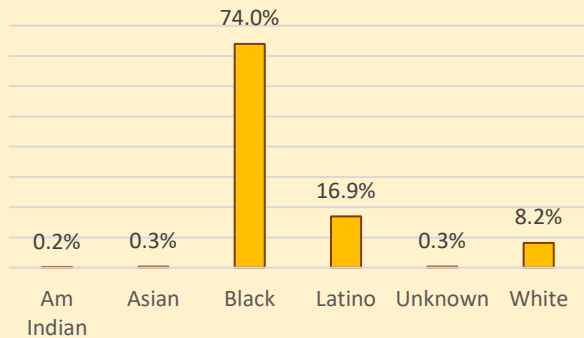

Sheriff's Daily Report

8/30/2022

Under the Custody of the Sheriff	
Total Male and Female	7,823
Jail Population	5,661
Community Corrections	2,162

Jail Population - Behind the Walls

Sheriff's Daily Report

8/30/2022

CCSO Population Demographics

In Confinement

Gender Distribution

Race Distribution

Age Distribution

Community Corrections

Gender Distribution

Race Distribution

Age Distribution