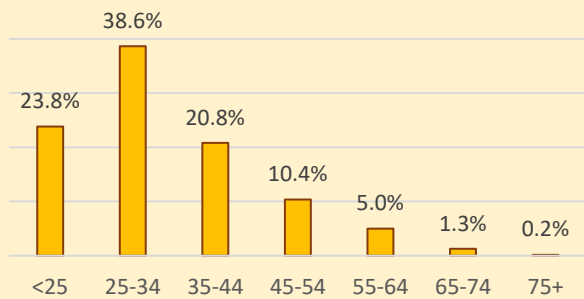

Sheriff's Daily Report

8/30/2022

Under the Custody of the Sheriff	
Total Male and Female	7,823
Jail Population	5,661
Community Corrections	2,162

Jail Population - Behind the Walls

Sheriff's Daily Report

8/30/2022

CCSO Population Demographics

In Confinement

Gender Distribution

Race Distribution

Age Distribution

Community Corrections

Gender Distribution

Race Distribution

Age Distribution