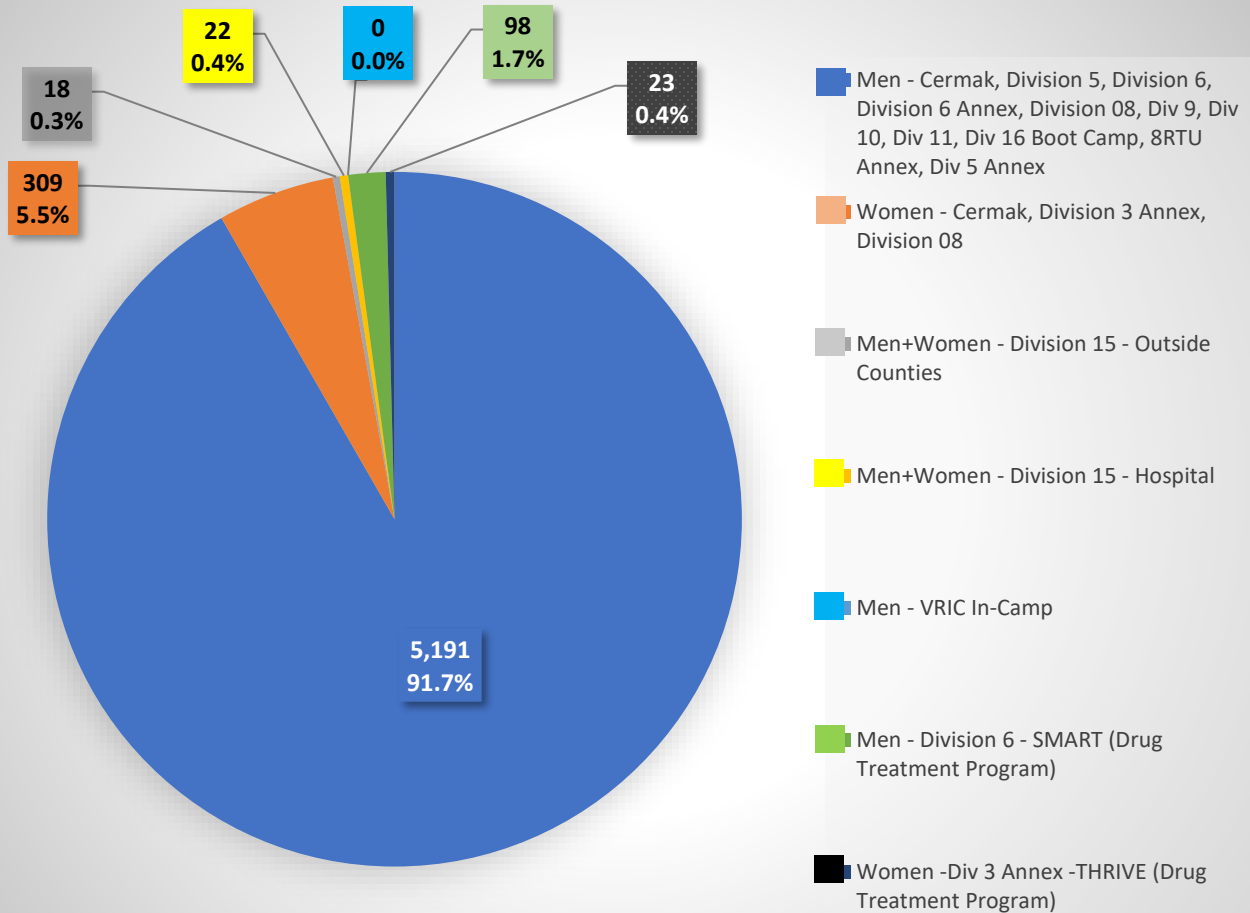

Sheriff's Daily Report

8/30/2022

Under the Custody of the Sheriff	
Total Male and Female	7,823
Jail Population	5,661
Community Corrections	2,162

Jail Population - Behind the Walls

Sheriff's Daily Report

8/30/2022

CCSO Population Demographics

In Confinement

Gender Distribution

Race Distribution

Age Distribution

Community Corrections

Gender Distribution

Race Distribution

Age Distribution