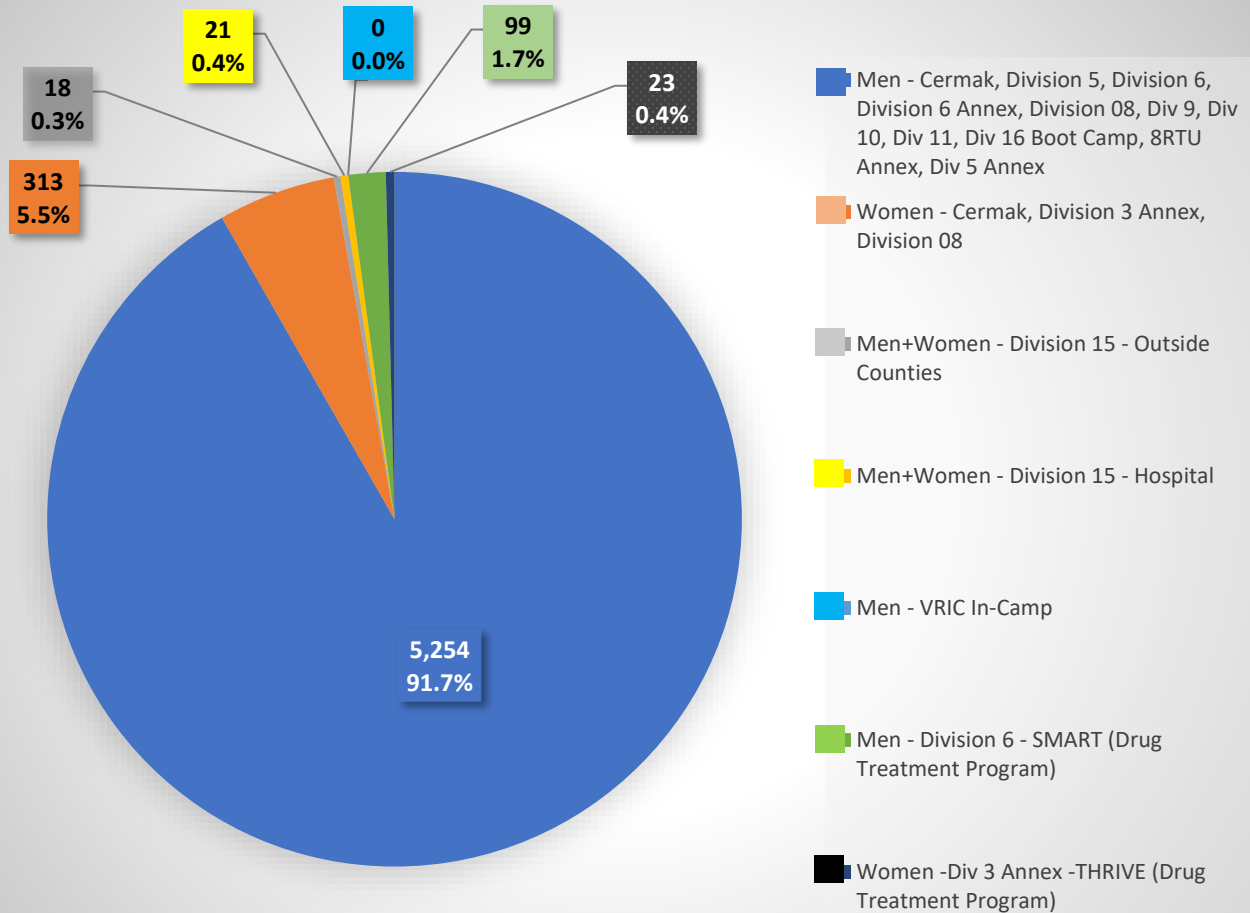

Sheriff's Daily Report

8/29/2022

Under the Custody of the Sheriff	
Total Male and Female	7,905
Jail Population	5,728
Community Corrections	2,177

Jail Population - Behind the Walls

Sheriff's Daily Report

8/29/2022

CCSO Population Demographics