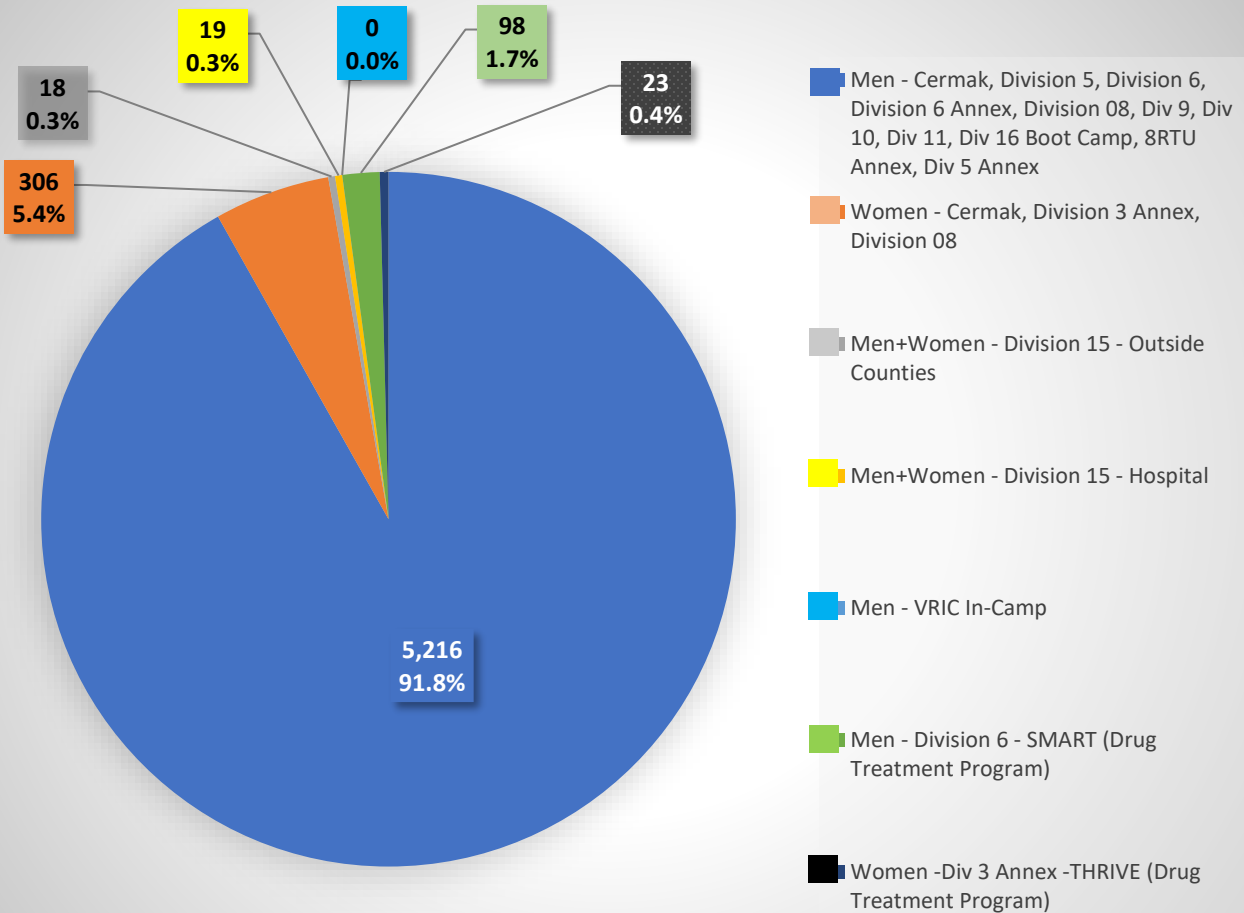

Sheriff's Daily Report

8/28/2022

Under the Custody of the Sheriff	
Total Male and Female	7,851
Jail Population	5,680
Community Corrections	2,171

Jail Population - Behind the Walls

Sheriff's Daily Report

8/28/2022

CCSO Population Demographics