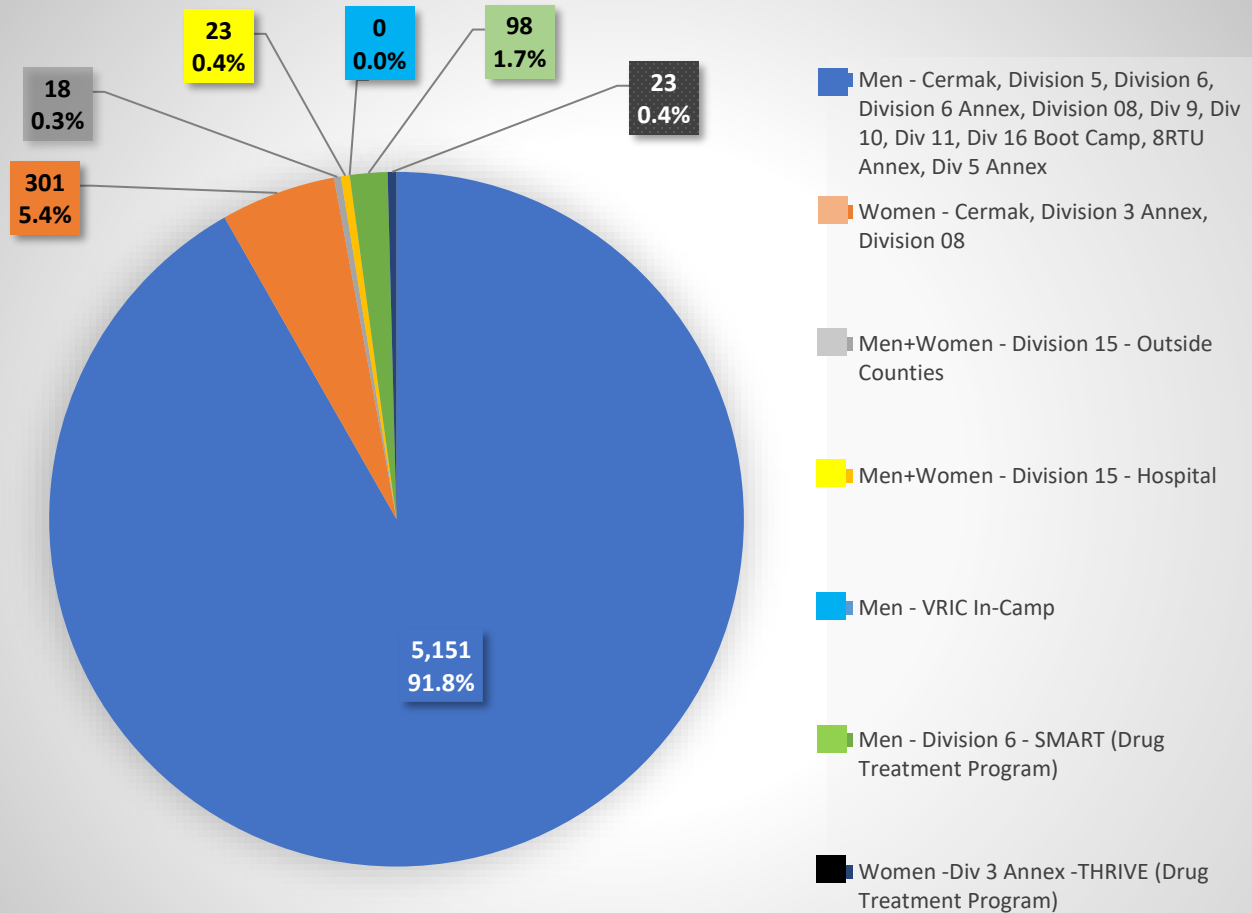

Sheriff's Daily Report

8/27/2022

Under the Custody of the Sheriff	
Total Male and Female	7,781
Jail Population	5,614
Community Corrections	2,167

Jail Population - Behind the Walls

Sheriff's Daily Report

8/27/2022

CCSO Population Demographics