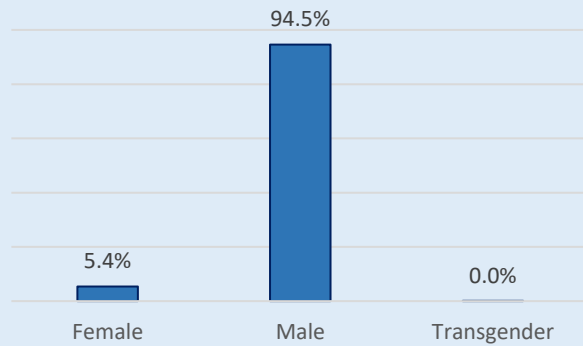

Sheriff's Daily Report

8/26/2022

Under the Custody of the Sheriff	
Total Male and Female	7,784
Jail Population	5,623
Community Corrections	2,161

Jail Population - Behind the Walls

Sheriff's Daily Report

8/26/2022

CCSO Population Demographics

In Confinement

Gender Distribution

Race Distribution

Age Distribution

Community Corrections

Gender Distribution

Race Distribution

Age Distribution