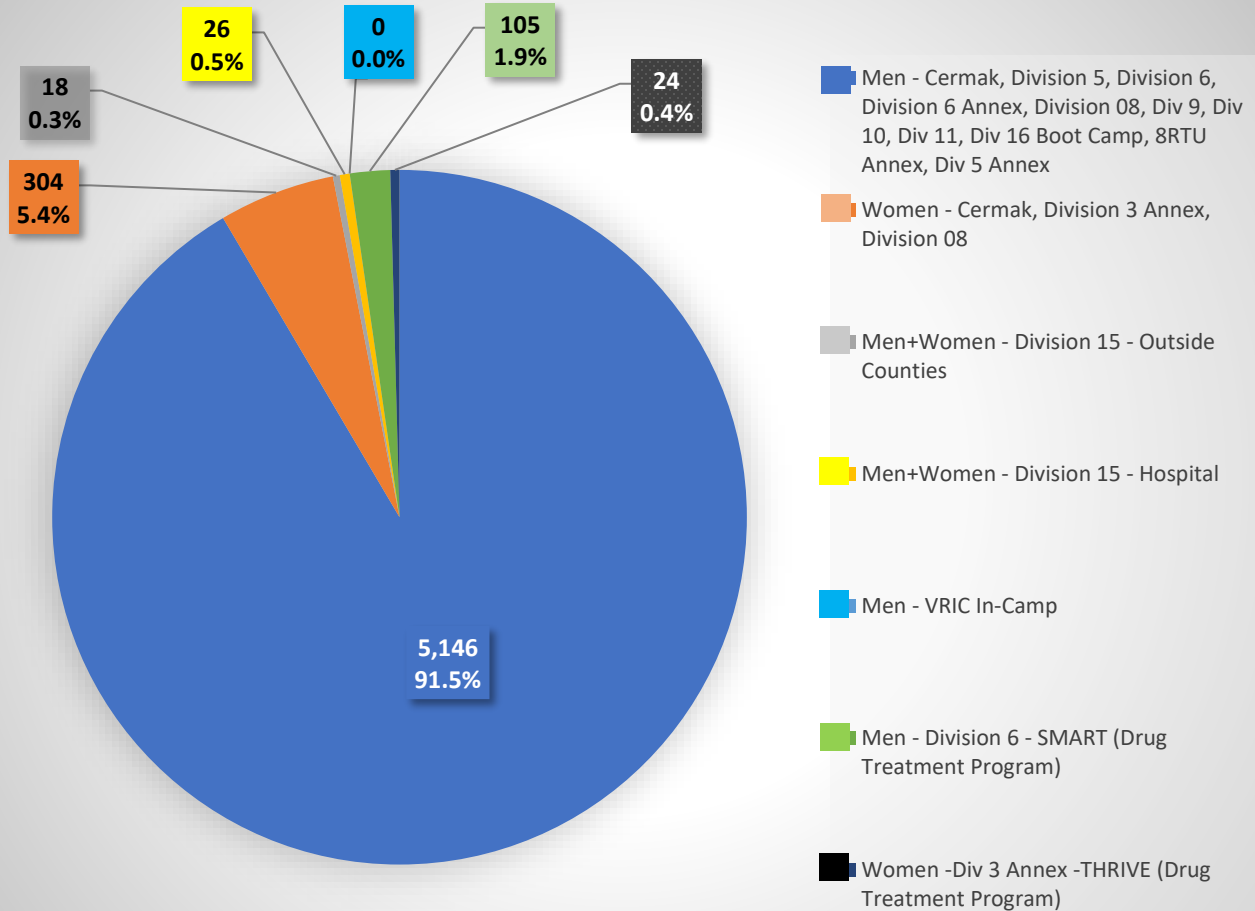

Sheriff's Daily Report

8/26/2022

Under the Custody of the Sheriff	
Total Male and Female	7,784
Jail Population	5,623
Community Corrections	2,161

Jail Population - Behind the Walls

Sheriff's Daily Report

8/26/2022

CCSO Population Demographics

In Confinement

Gender Distribution

Race Distribution

Age Distribution

Community Corrections

Gender Distribution

Race Distribution

Age Distribution