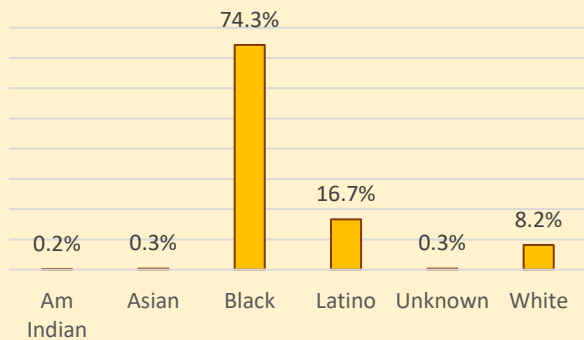

Sheriff's Daily Report

8/26/2022

Under the Custody of the Sheriff	
Total Male and Female	7,784
Jail Population	5,623
Community Corrections	2,161

Jail Population - Behind the Walls

Sheriff's Daily Report

8/26/2022

CCSO Population Demographics

In Confinement

Gender Distribution

Race Distribution

Age Distribution

Community Corrections

Gender Distribution

Race Distribution

Age Distribution