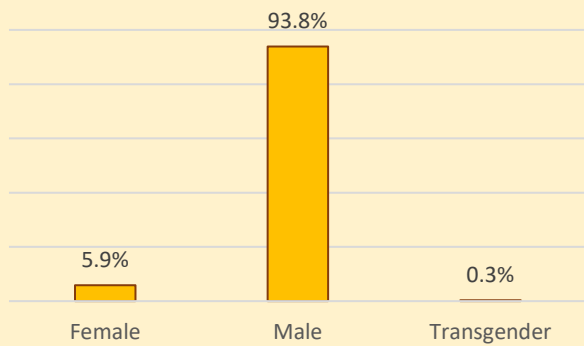

Sheriff's Daily Report

8/26/2022

Under the Custody of the Sheriff	
Total Male and Female	7,784
Jail Population	5,623
Community Corrections	2,161

Jail Population - Behind the Walls

Sheriff's Daily Report

8/26/2022

CCSO Population Demographics

In Confinement

Gender Distribution

Race Distribution

Age Distribution

Community Corrections

Gender Distribution

Race Distribution

Age Distribution