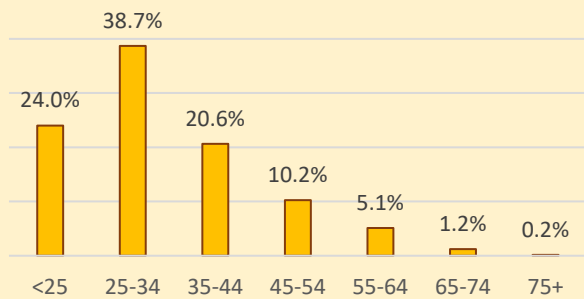

Sheriff's Daily Report

8/26/2022

Under the Custody of the Sheriff	
Total Male and Female	7,784
Jail Population	5,623
Community Corrections	2,161

Jail Population - Behind the Walls

Sheriff's Daily Report

8/26/2022

CCSO Population Demographics

In Confinement

Gender Distribution

Race Distribution

Age Distribution

Community Corrections

Gender Distribution

Race Distribution

Age Distribution