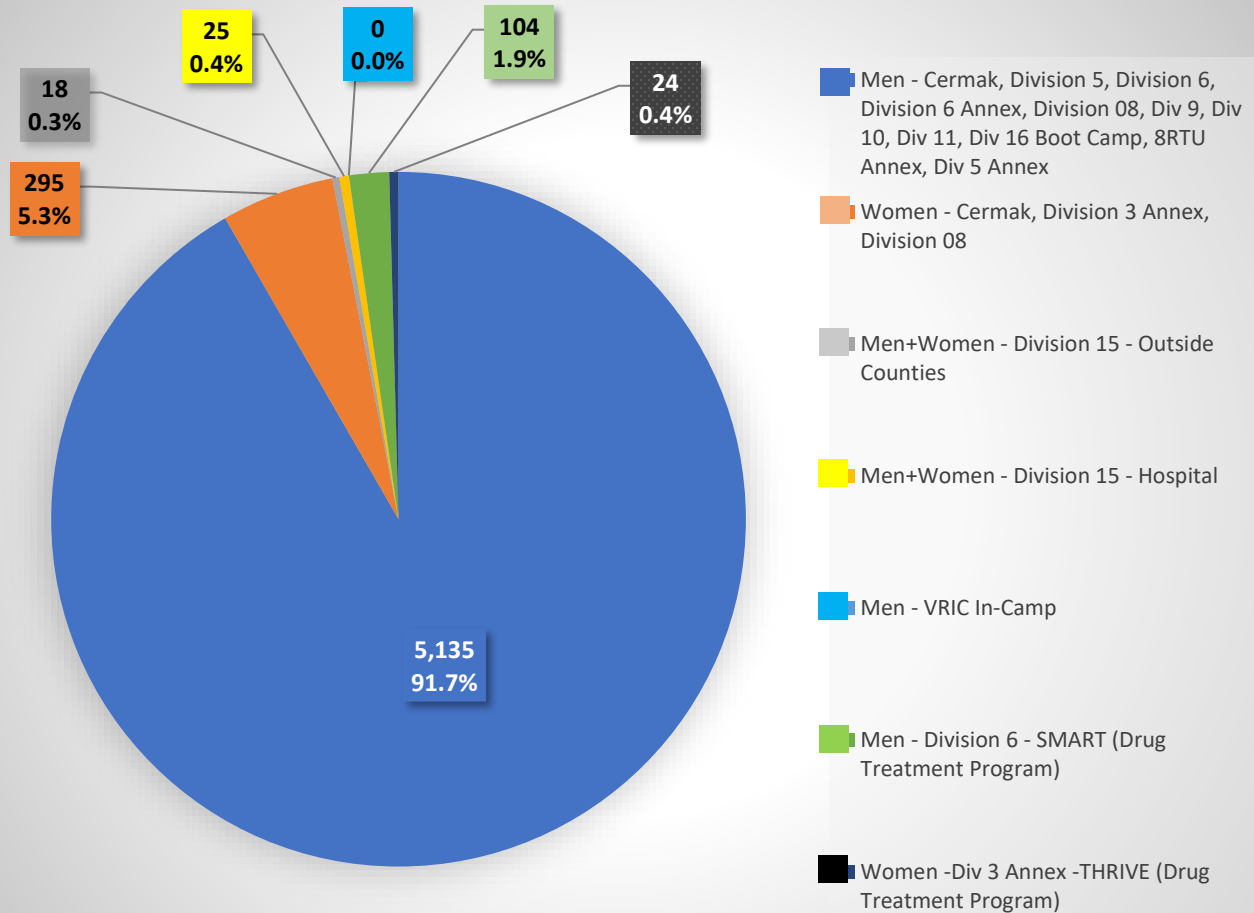

# Sheriff's Daily Report

8/25/2022

Under the Custody of the Sheriff	
Total Male and Female	7,773
Jail Population	5,601
Community Corrections	2,172

## Jail Population - Behind the Walls

#### Race Distribution

#### Age Distribution