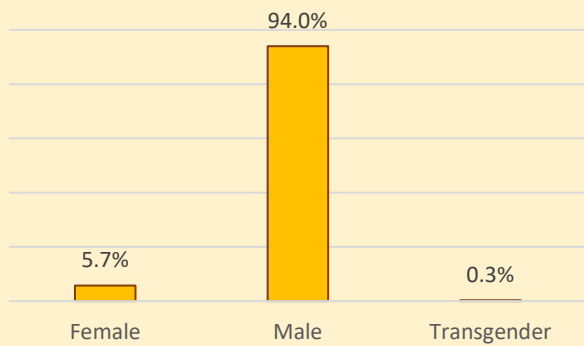

Sheriff's Daily Report

8/25/2022

CCSO Population Demographics

In Confinement

Gender Distribution