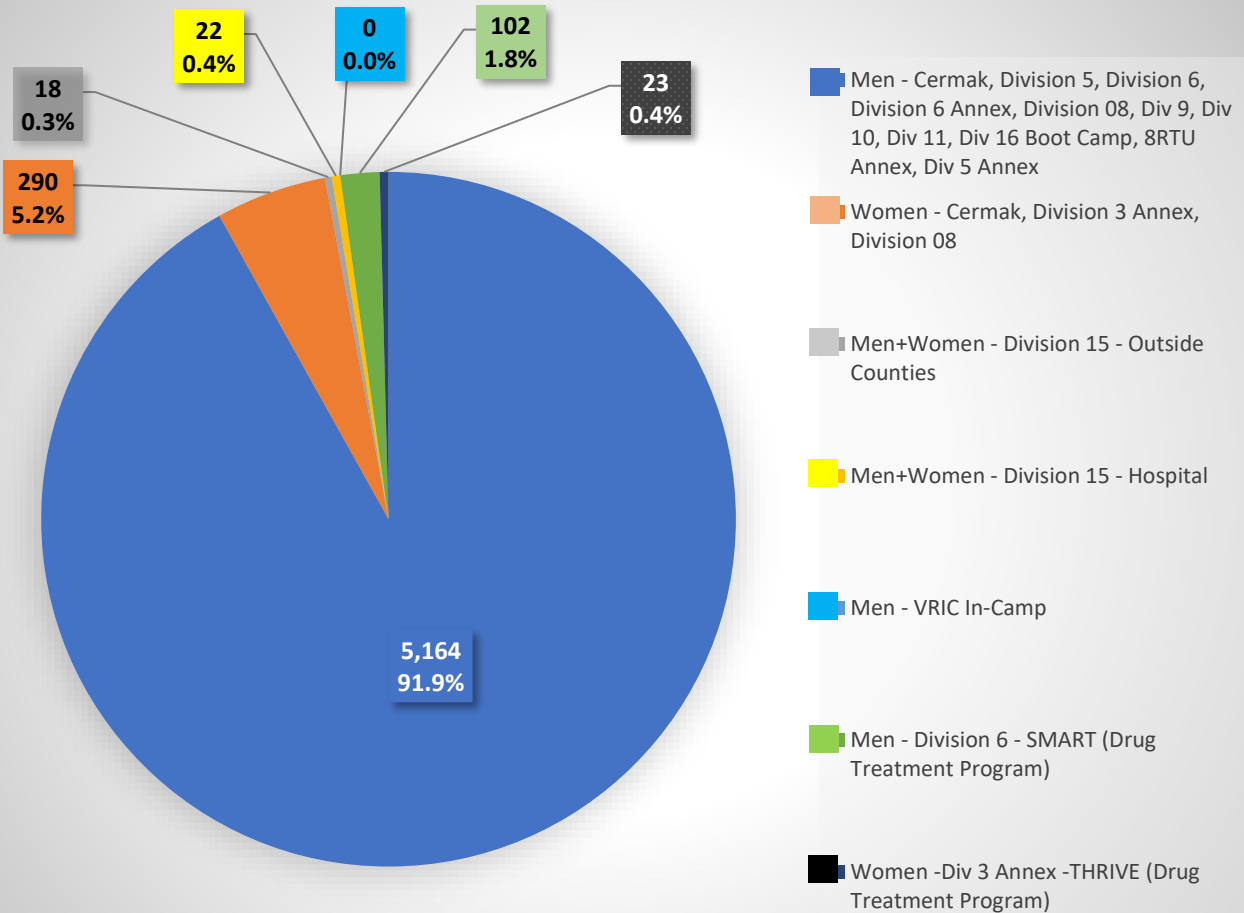

Sheriff's Daily Report

8/24/2022

Under the Custody of the Sheriff	
Total Male and Female	7,794
Jail Population	5,619
Community Corrections	2,175

Jail Population - Behind the Walls

Sheriff's Daily Report

8/24/2022

CCSO Population Demographics