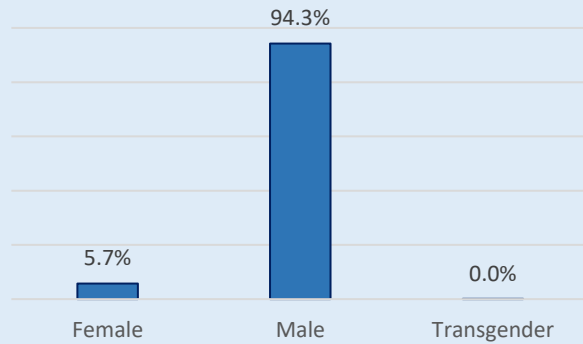

Sheriff's Daily Report

8/23/2022

Under the Custody of the Sheriff	
Total Male and Female	7,775
Jail Population	5,590
Community Corrections	2,185

Jail Population - Behind the Walls

Sheriff's Daily Report

8/23/2022

CCSO Population Demographics

In Confinement

Gender Distribution

Race Distribution

Age Distribution

Community Corrections

Gender Distribution

Race Distribution

Age Distribution