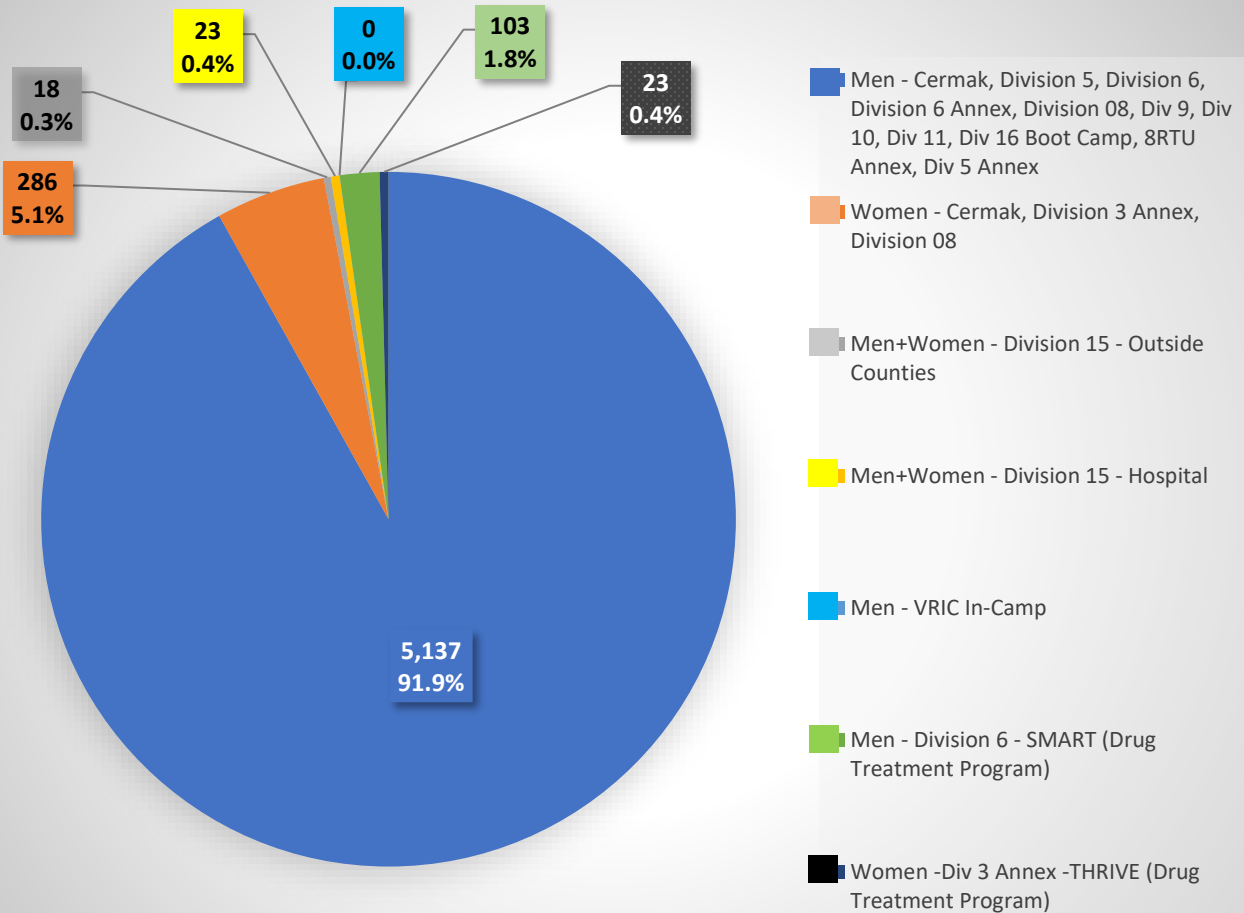

Sheriff's Daily Report

8/23/2022

Under the Custody of the Sheriff	
Total Male and Female	7,775
Jail Population	5,590
Community Corrections	2,185

Jail Population - Behind the Walls

Sheriff's Daily Report

8/23/2022

CCSO Population Demographics

In Confinement

Gender Distribution

Race Distribution

Age Distribution

Community Corrections

Gender Distribution

Race Distribution

Age Distribution