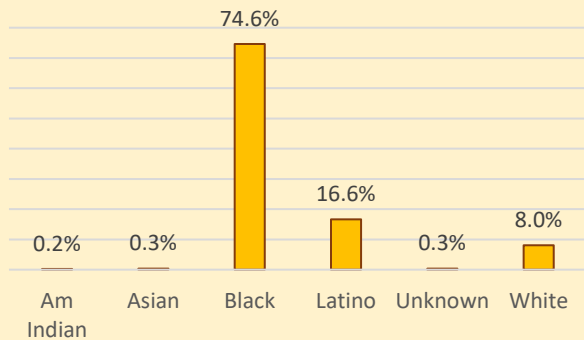

Sheriff's Daily Report

8/23/2022

Under the Custody of the Sheriff	
Total Male and Female	7,775
Jail Population	5,590
Community Corrections	2,185

Jail Population - Behind the Walls

Sheriff's Daily Report

8/23/2022

CCSO Population Demographics

In Confinement

Gender Distribution

Race Distribution

Age Distribution

Community Corrections

Gender Distribution

Race Distribution

Age Distribution