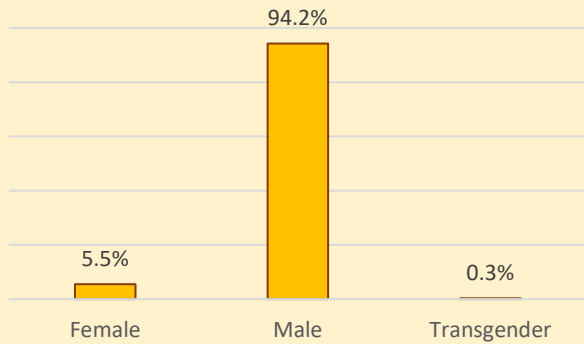

Sheriff's Daily Report

8/23/2022

Under the Custody of the Sheriff	
Total Male and Female	7,775
Jail Population	5,590
Community Corrections	2,185

Jail Population - Behind the Walls

Sheriff's Daily Report

8/23/2022

CCSO Population Demographics

In Confinement

Gender Distribution

Race Distribution

Age Distribution

Community Corrections

Gender Distribution

Race Distribution

Age Distribution