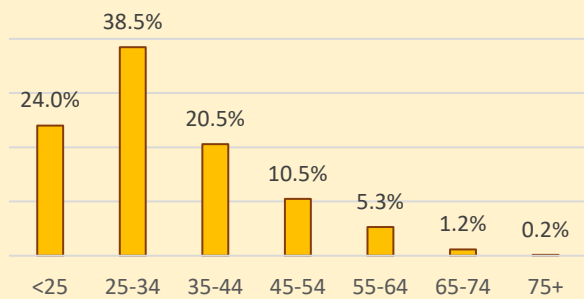

Sheriff's Daily Report

8/23/2022

Under the Custody of the Sheriff	
Total Male and Female	7,775
Jail Population	5,590
Community Corrections	2,185

Jail Population - Behind the Walls

Sheriff's Daily Report

8/23/2022

CCSO Population Demographics

In Confinement

Gender Distribution

Race Distribution

Age Distribution

Community Corrections

Gender Distribution

Race Distribution

Age Distribution