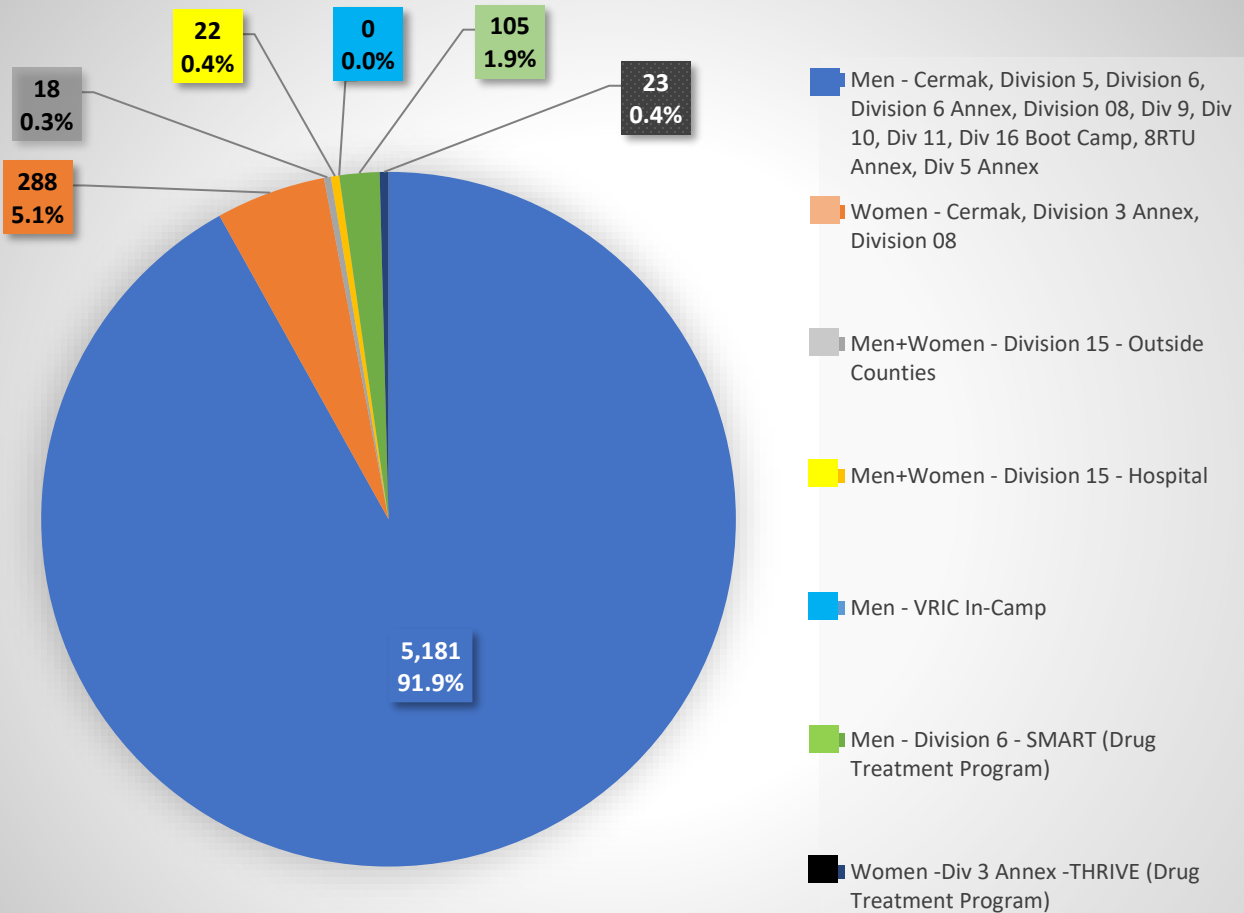

Sheriff's Daily Report

8/22/2022

Under the Custody of the Sheriff	
Total Male and Female	7,838
Jail Population	5,637
Community Corrections	2,201

Jail Population - Behind the Walls

Sheriff's Daily Report

8/22/2022

CCSO Population Demographics