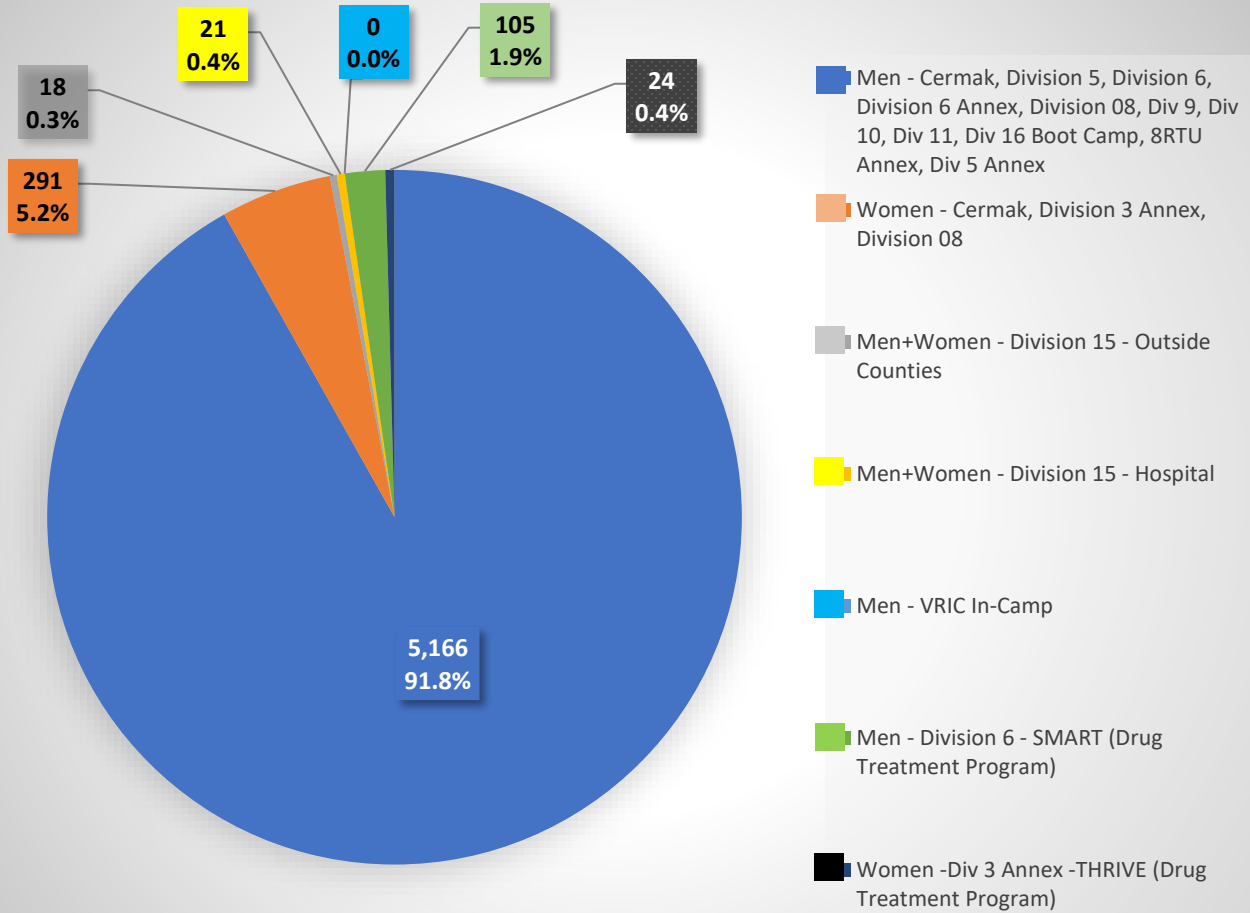

Sheriff's Daily Report

8/21/2022

Under the Custody of the Sheriff	
Total Male and Female	7,824
Jail Population	5,625
Community Corrections	2,199

Jail Population - Behind the Walls

Sheriff's Daily Report

8/21/2022

CCSO Population Demographics