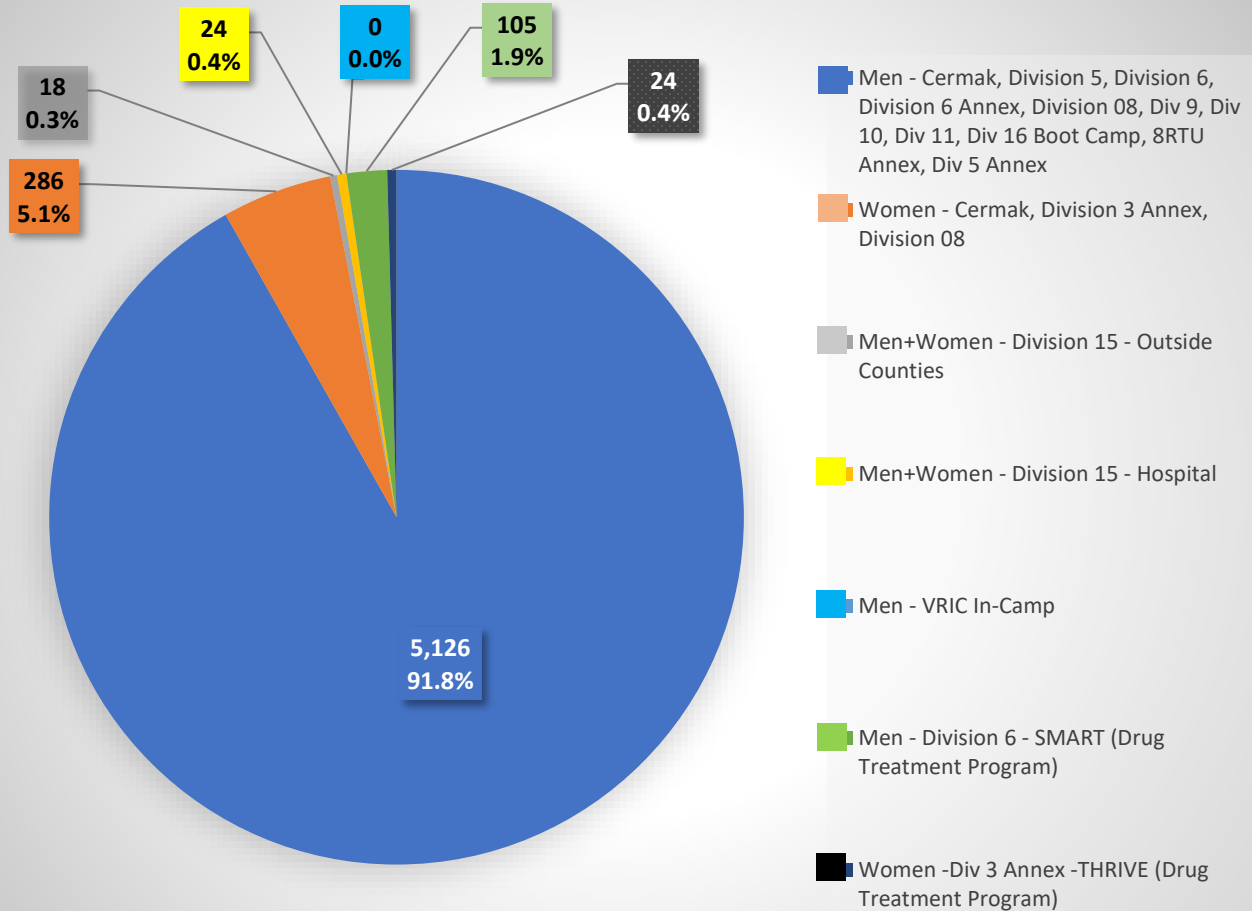

# Sheriff's Daily Report

## 8/20/2022

Under the Custody of the Sheriff	
Total Male and Female	<b>7,778</b>
Jail Population	5,583
Community Corrections	2,195

### Jail Population - Behind the Walls