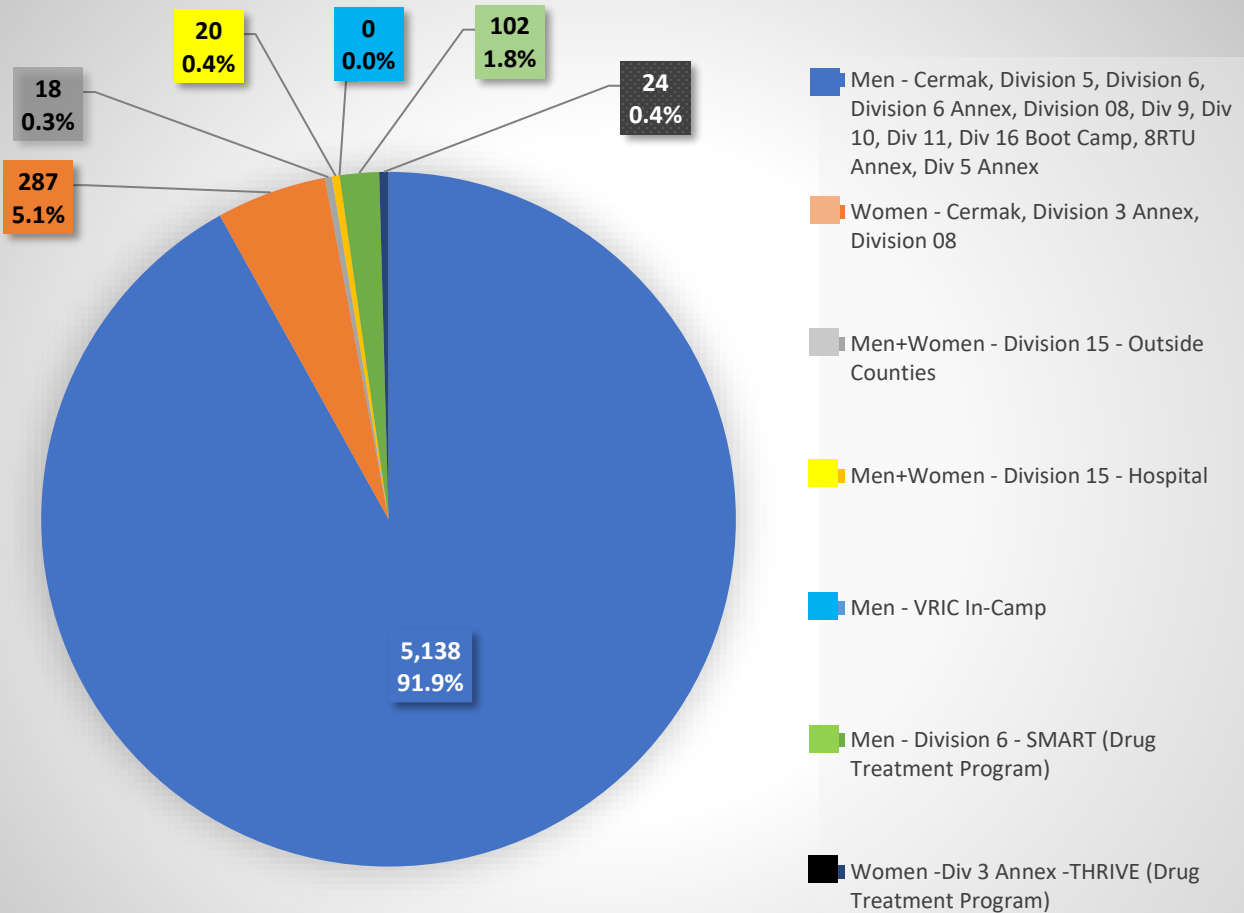

Sheriff's Daily Report

8/19/2022

Under the Custody of the Sheriff	
Total Male and Female	7,785
Jail Population	5,589
Community Corrections	2,196

Jail Population - Behind the Walls

Sheriff's Daily Report

8/19/2022

CCSO Population Demographics