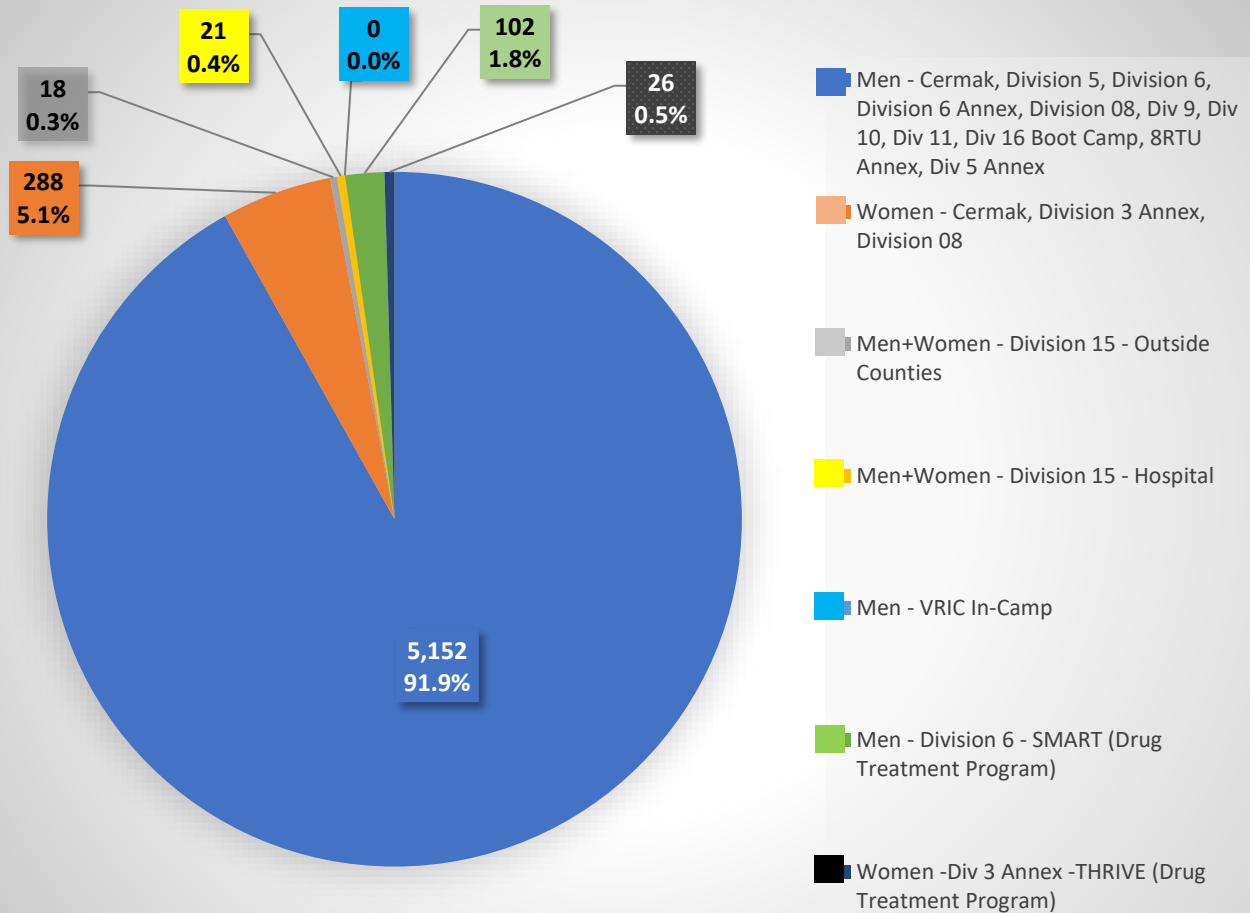

# Sheriff's Daily Report

8/17/2022

Under the Custody of the Sheriff	
Total Male and Female	7,814
Jail Population	5,607
Community Corrections	2,207

## Jail Population - Behind the Walls

# Sheriff's Daily Report

8/17/2022