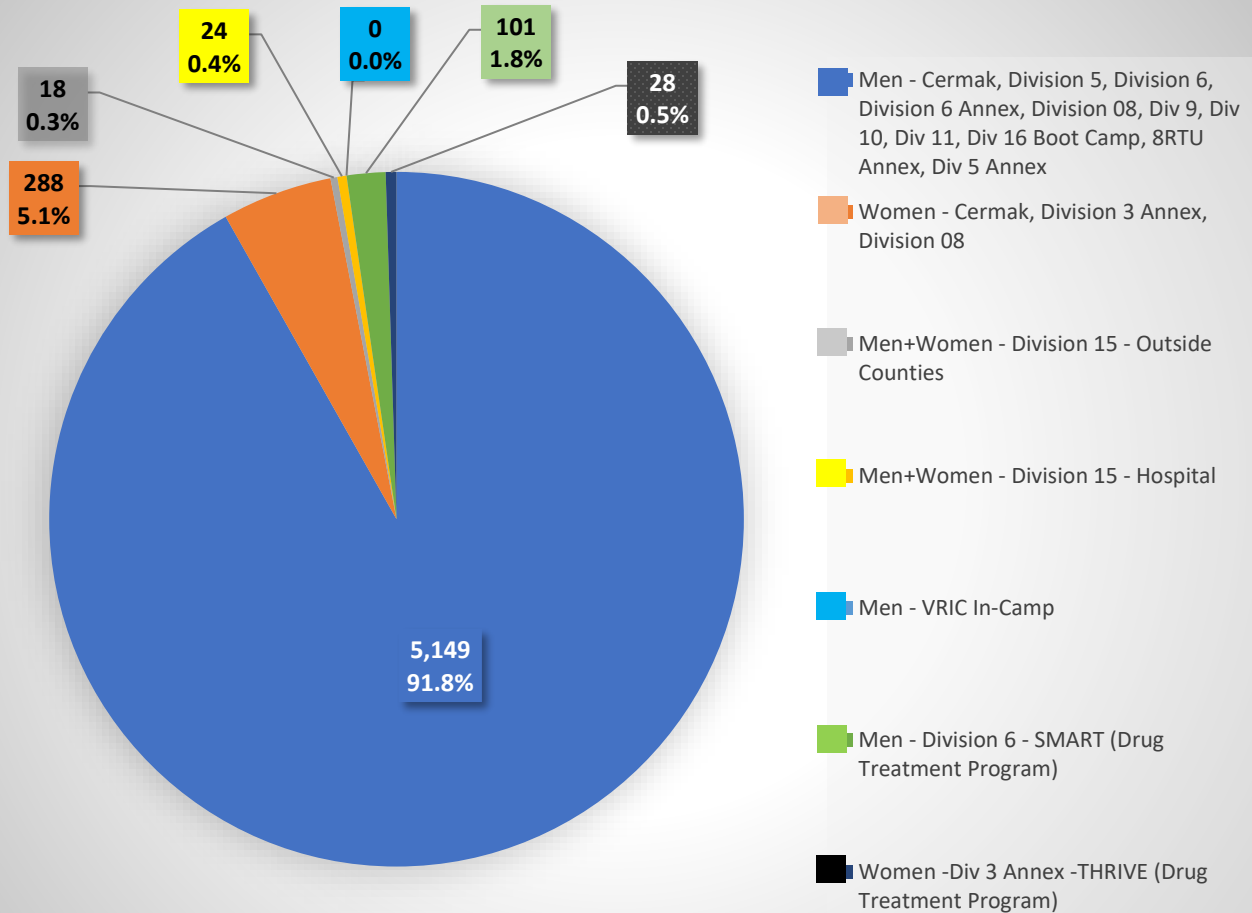

# Sheriff's Daily Report

8/16/2022

Under the Custody of the Sheriff	
Total Male and Female	7,819
Jail Population	5,608
Community Corrections	2,211

## Jail Population - Behind the Walls

#### Race Distribution

#### Age Distribution