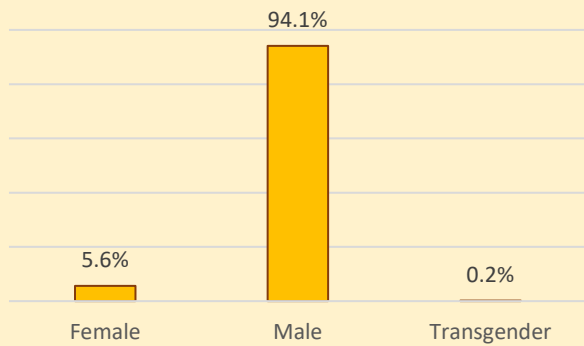

Sheriff's Daily Report

8/16/2022

CCSO Population Demographics

In Confinement

Gender Distribution