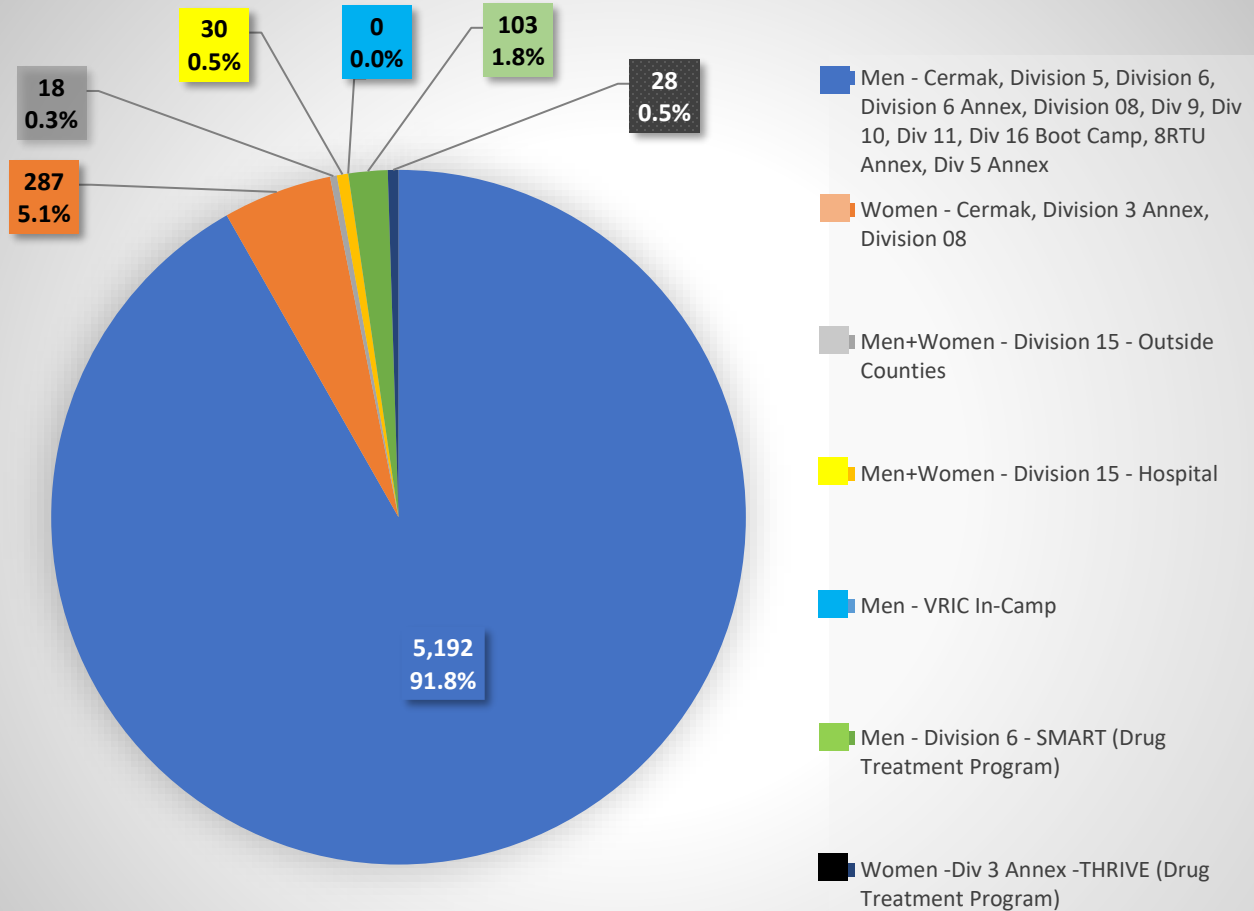

Sheriff's Daily Report

8/15/2022

Under the Custody of the Sheriff	
Total Male and Female	7,888
Jail Population	5,658
Community Corrections	2,230

Jail Population - Behind the Walls

Sheriff's Daily Report

8/15/2022

CCSO Population Demographics