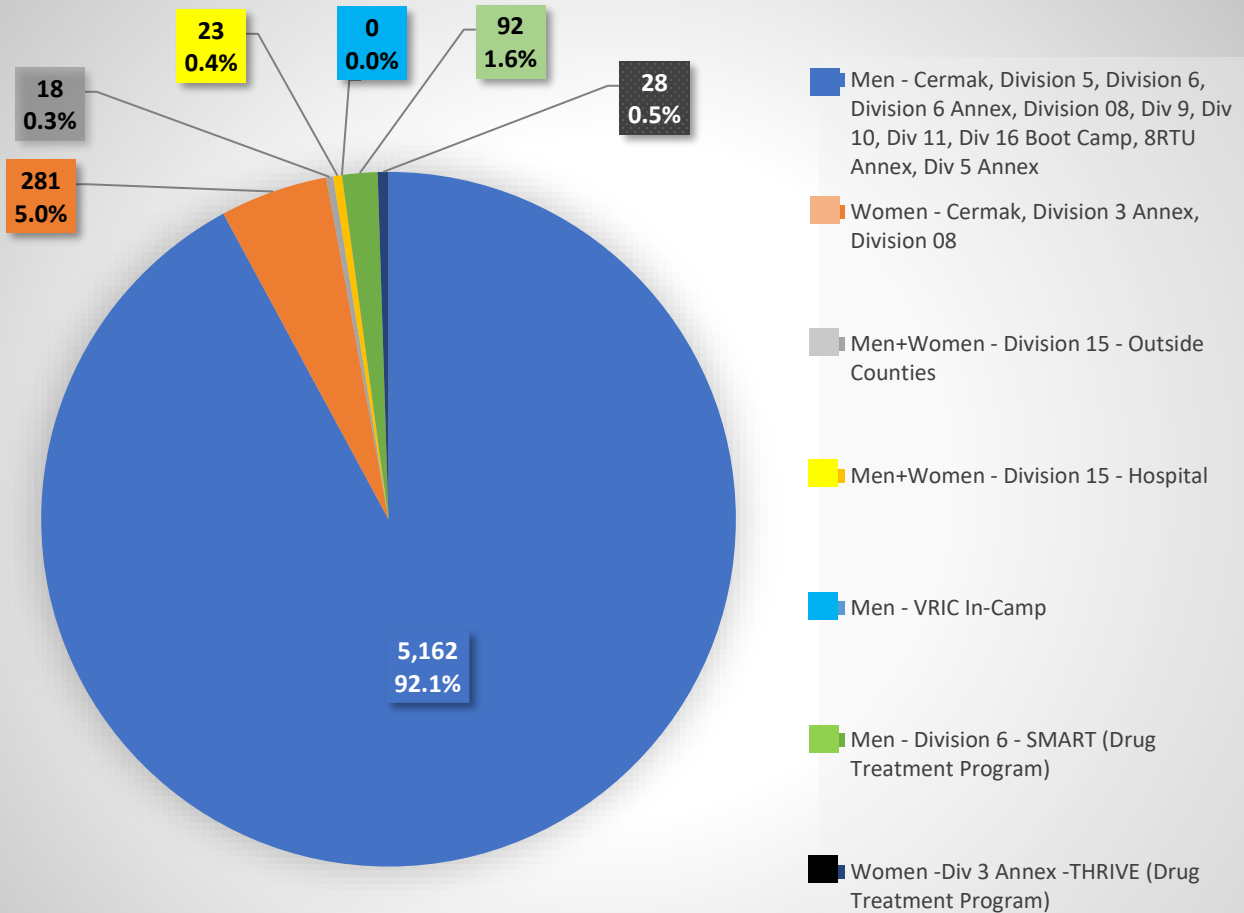

Sheriff's Daily Report

8/12/2022

Under the Custody of the Sheriff	
Total Male and Female	7,815
Jail Population	5,604
Community Corrections	2,211

Jail Population - Behind the Walls

Sheriff's Daily Report

8/12/2022

CCSO Population Demographics