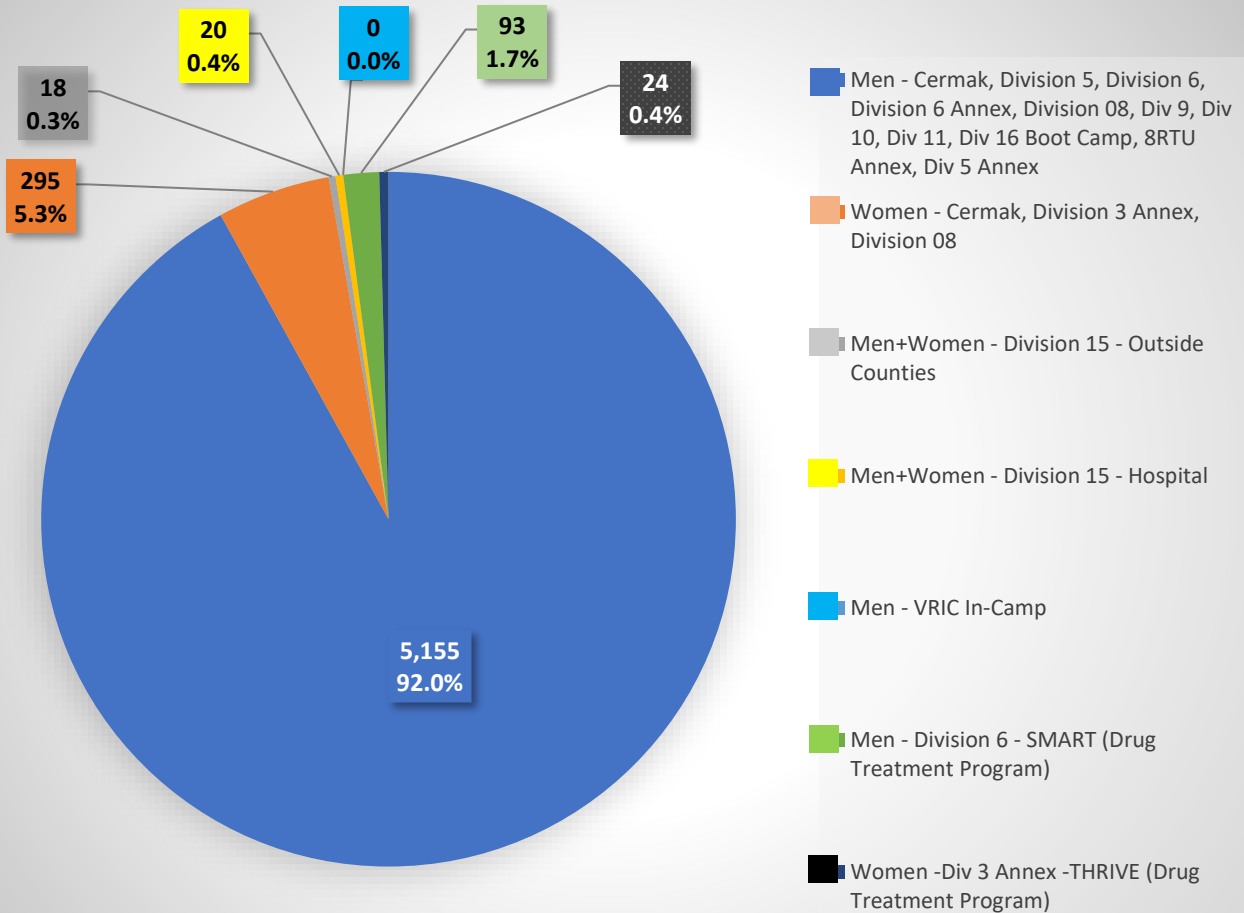

# Sheriff's Daily Report

## 8/11/2022

Under the Custody of the Sheriff	
<b>Total Male and Female</b>	<b>7,814</b>
Jail Population	5,605
Community Corrections	2,209

### Jail Population - Behind the Walls