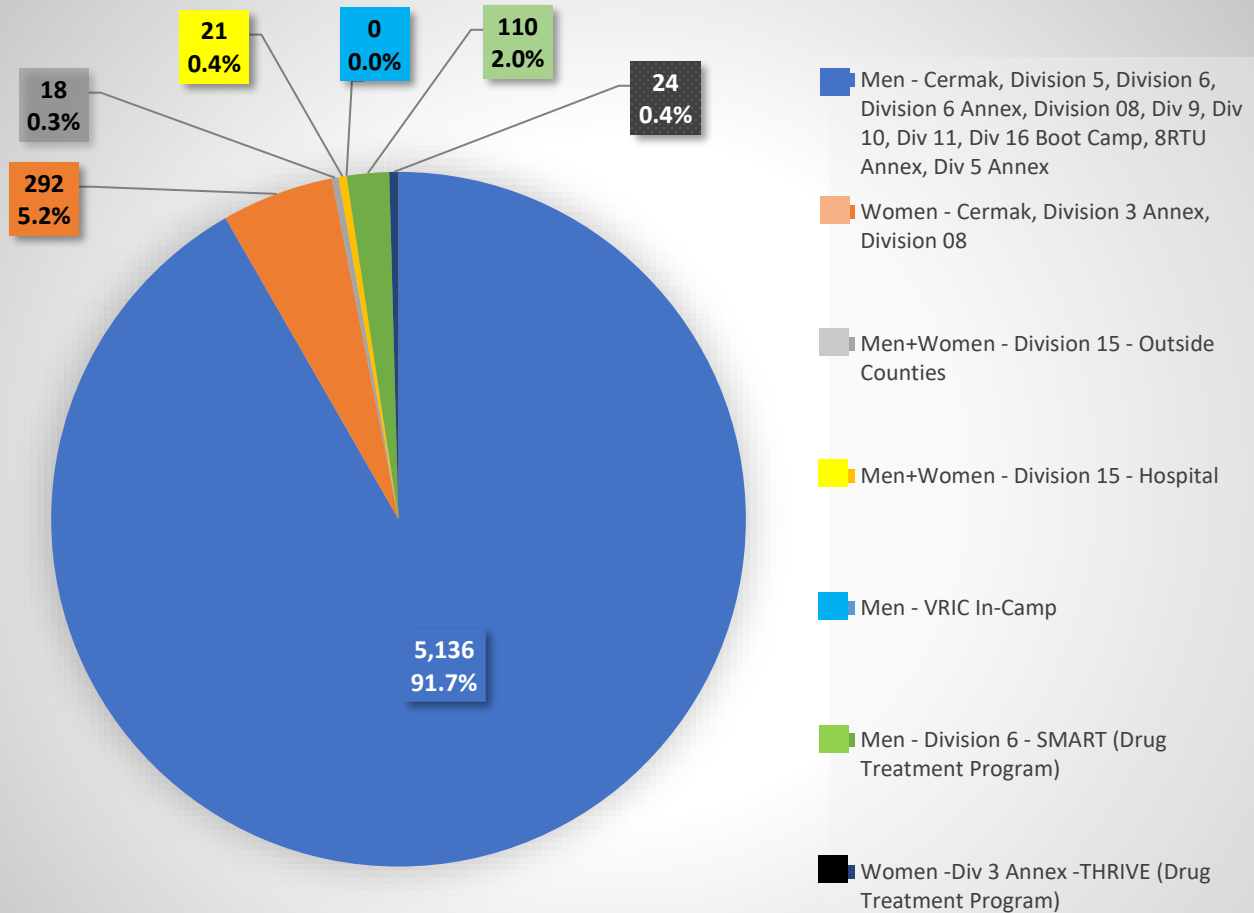

# Sheriff's Daily Report

## 8/10/2022

Under the Custody of the Sheriff	
Total Male and Female	7,821
Jail Population	5,601
Community Corrections	2,220

### Jail Population - Behind the Walls