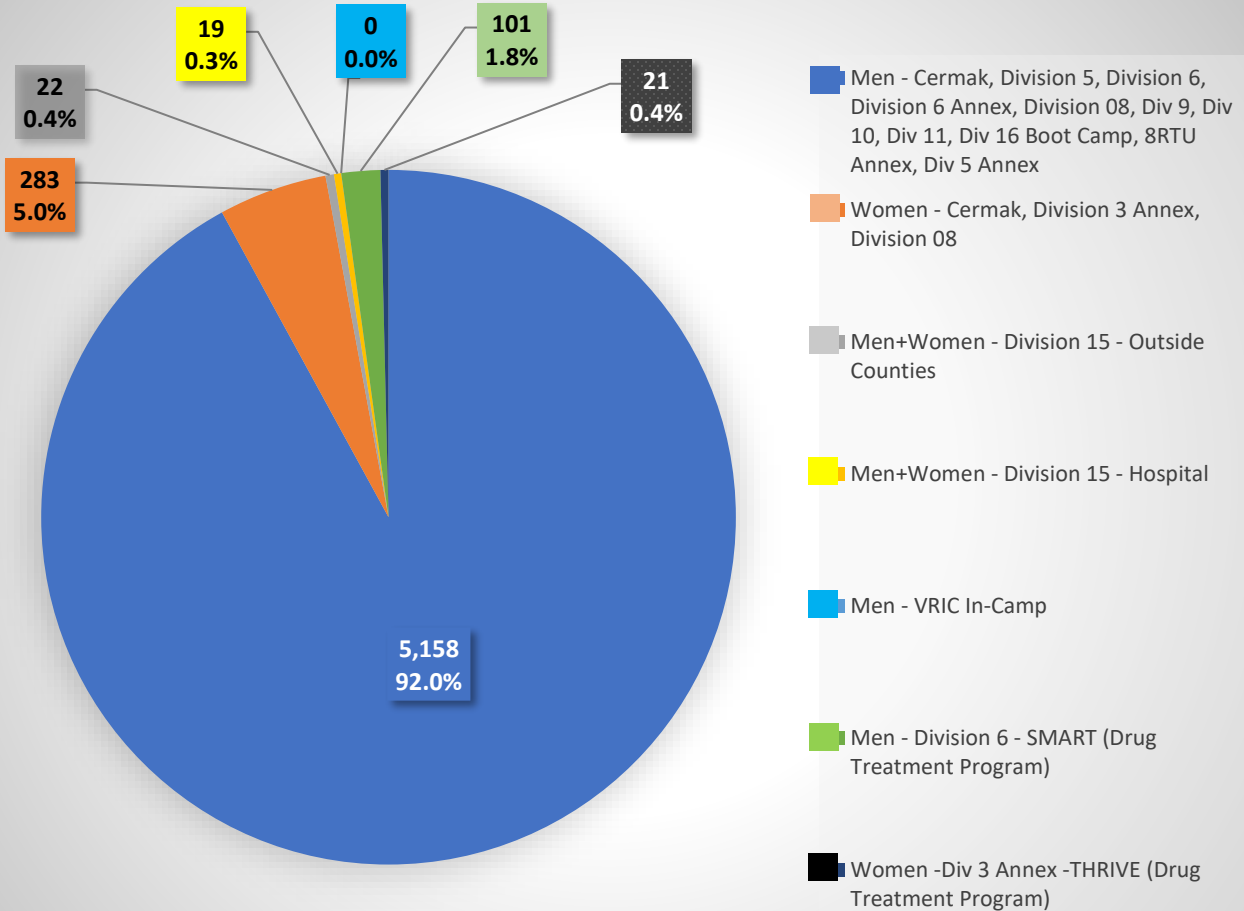

# Sheriff's Daily Report

8/7/2022

Under the Custody of the Sheriff	
Total Male and Female	7,827
Jail Population	5,604
Community Corrections	2,223

## Jail Population - Behind the Walls

#### Race Distribution

#### Age Distribution