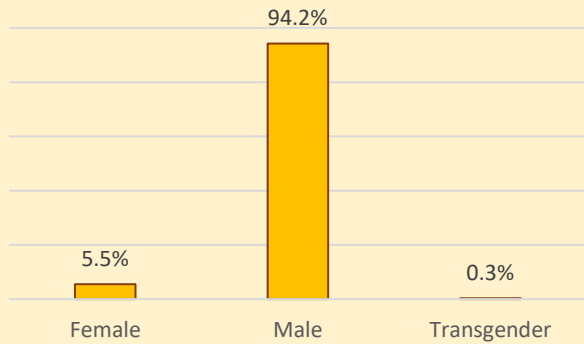

CCSO Population Demographics

In Confinement

Gender Distribution