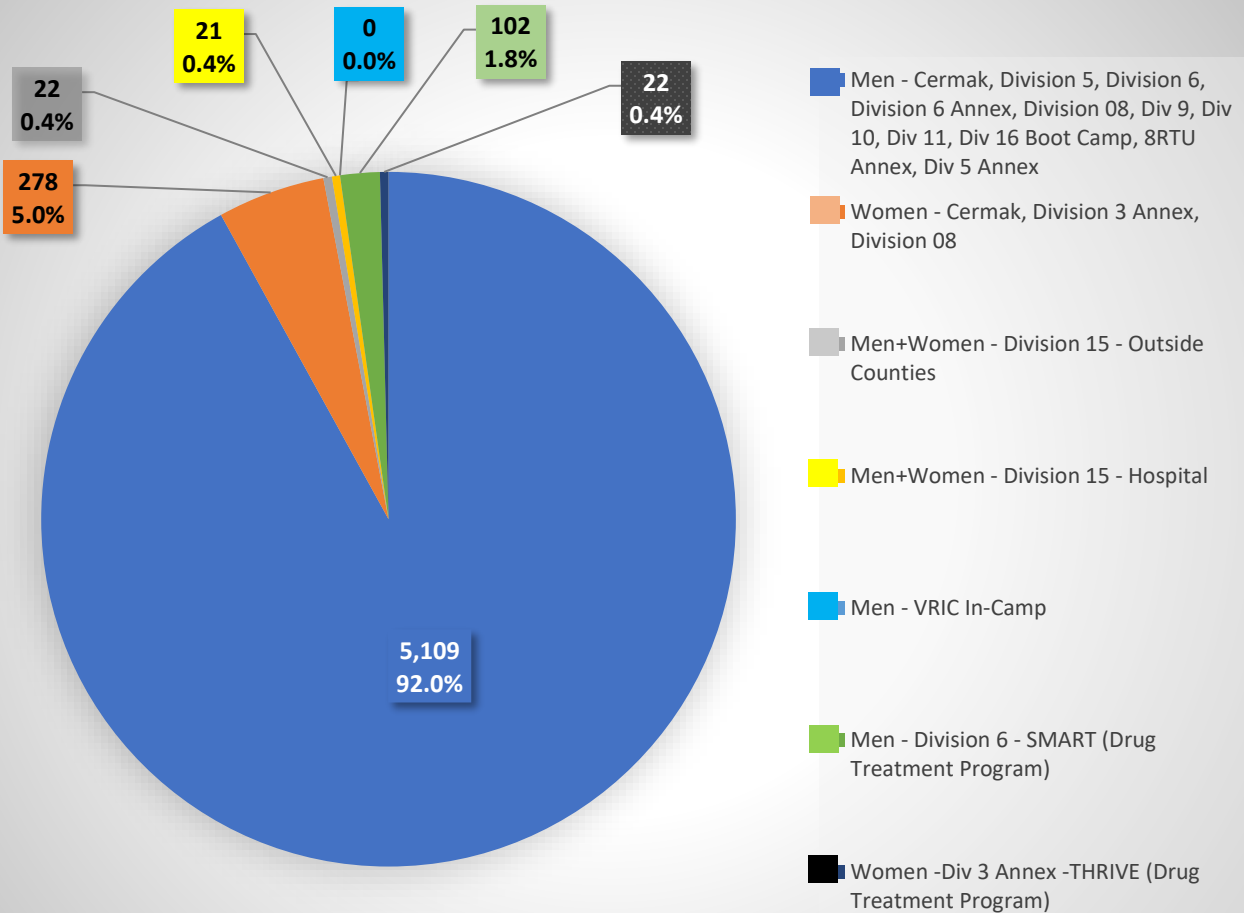

Sheriff's Daily Report

8/5/2022

Under the Custody of the Sheriff	
Total Male and Female	7,774
Jail Population	5,554
Community Corrections	2,220

Jail Population - Behind the Walls

Sheriff's Daily Report

8/5/2022

CCSO Population Demographics

In Confinement

Gender Distribution

Race Distribution

Age Distribution

Community Corrections

Gender Distribution

Race Distribution

Age Distribution