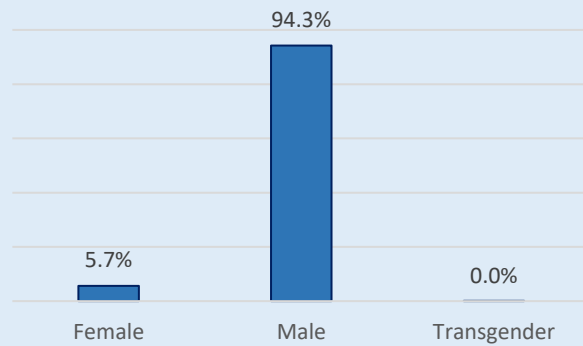

Sheriff's Daily Report

8/5/2022

Under the Custody of the Sheriff	
Total Male and Female	7,774
Jail Population	5,554
Community Corrections	2,220

Jail Population - Behind the Walls

Sheriff's Daily Report

8/5/2022

CCSO Population Demographics

In Confinement

Gender Distribution

Race Distribution

Age Distribution

Community Corrections

Gender Distribution

Race Distribution

Age Distribution