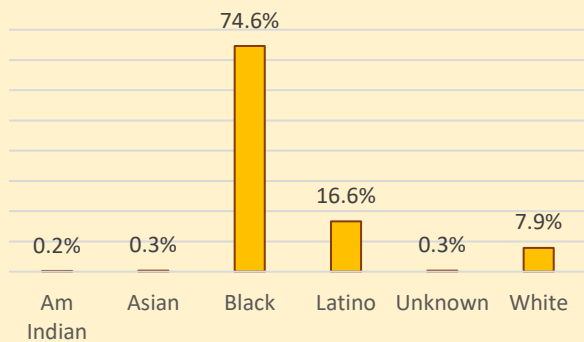

Sheriff's Daily Report

8/5/2022

Under the Custody of the Sheriff	
Total Male and Female	7,774
Jail Population	5,554
Community Corrections	2,220

Jail Population - Behind the Walls

Sheriff's Daily Report

8/5/2022

CCSO Population Demographics

In Confinement

Gender Distribution

Race Distribution

Age Distribution

Community Corrections

Gender Distribution

Race Distribution

Age Distribution