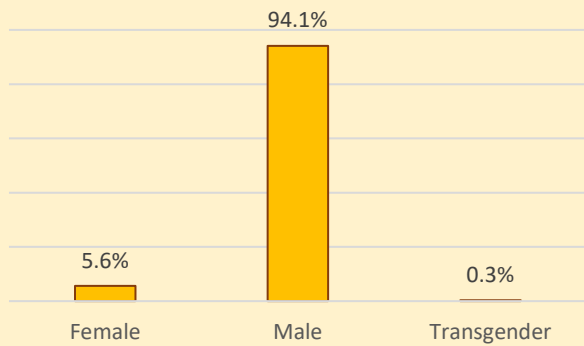

Sheriff's Daily Report

8/5/2022

Under the Custody of the Sheriff	
Total Male and Female	7,774
Jail Population	5,554
Community Corrections	2,220

Jail Population - Behind the Walls

Sheriff's Daily Report

8/5/2022

CCSO Population Demographics

In Confinement

Gender Distribution

Race Distribution

Age Distribution

Community Corrections

Gender Distribution

Race Distribution

Age Distribution