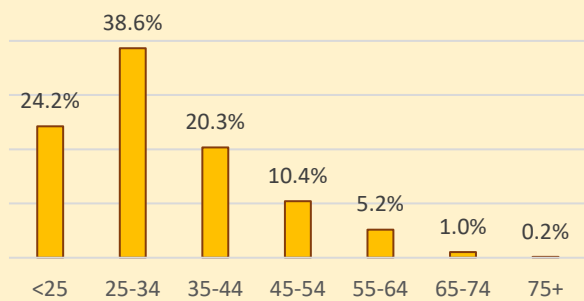

Sheriff's Daily Report

8/5/2022

Under the Custody of the Sheriff	
Total Male and Female	7,774
Jail Population	5,554
Community Corrections	2,220

Jail Population - Behind the Walls

Sheriff's Daily Report

8/5/2022

CCSO Population Demographics

In Confinement

Gender Distribution

Race Distribution

Age Distribution

Community Corrections

Gender Distribution

Race Distribution

Age Distribution