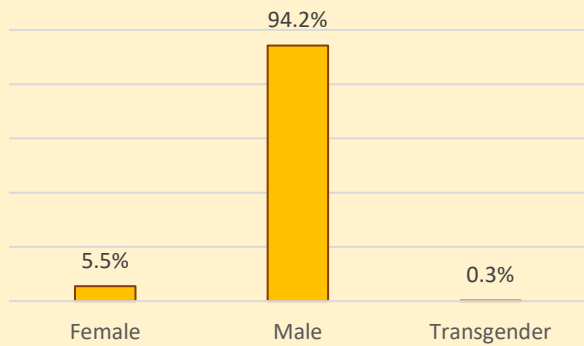

CCSO Population Demographics

In Confinement

Gender Distribution