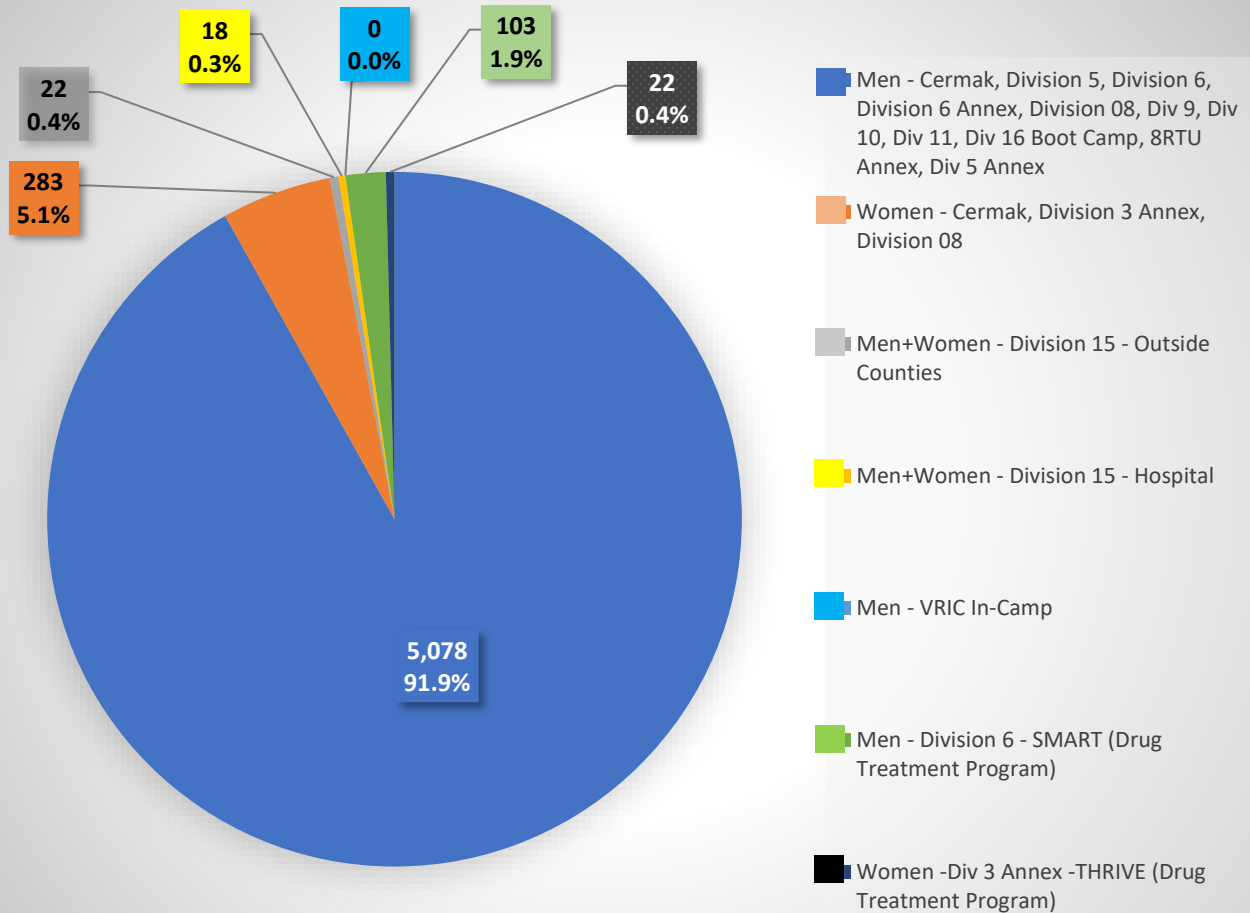

# Sheriff's Daily Report

8/4/2022

Under the Custody of the Sheriff	
Total Male and Female	7,755
Jail Population	5,526
Community Corrections	2,229

## Jail Population - Behind the Walls

#### Race Distribution

#### Age Distribution