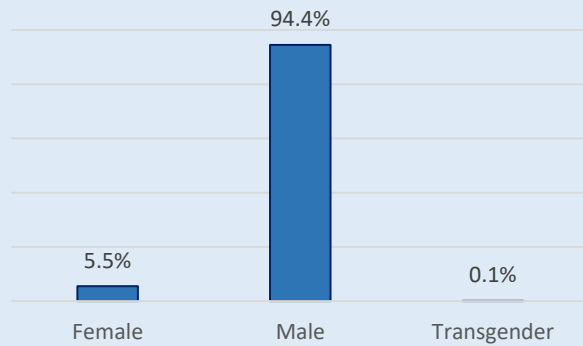

Sheriff's Daily Report

8/3/2022

Under the Custody of the Sheriff	
Total Male and Female	7,791
Jail Population	5,545
Community Corrections	2,246

Jail Population - Behind the Walls

Sheriff's Daily Report

8/3/2022

CCSO Population Demographics

In Confinement

Gender Distribution

Race Distribution

Age Distribution

Community Corrections

Gender Distribution

Race Distribution

Age Distribution