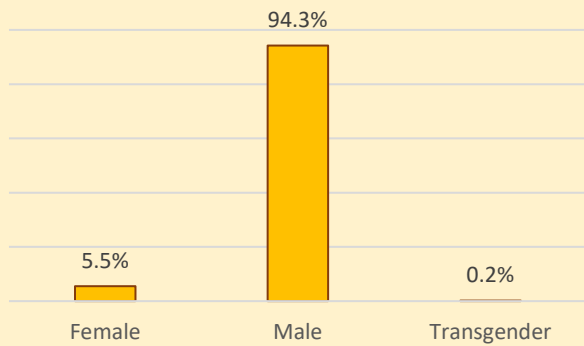

Sheriff's Daily Report

8/3/2022

Under the Custody of the Sheriff	
Total Male and Female	7,791
Jail Population	5,545
Community Corrections	2,246

Jail Population - Behind the Walls

Sheriff's Daily Report

8/3/2022

CCSO Population Demographics

In Confinement

Gender Distribution

Race Distribution

Age Distribution

Community Corrections

Gender Distribution

Race Distribution

Age Distribution