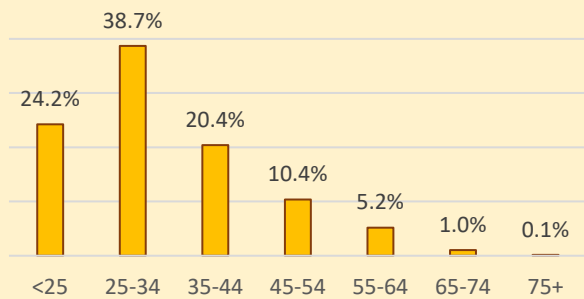

Sheriff's Daily Report

8/3/2022

Under the Custody of the Sheriff	
Total Male and Female	7,791
Jail Population	5,545
Community Corrections	2,246

Jail Population - Behind the Walls

Sheriff's Daily Report

8/3/2022

CCSO Population Demographics

In Confinement

Gender Distribution

Race Distribution

Age Distribution

Community Corrections

Gender Distribution

Race Distribution

Age Distribution