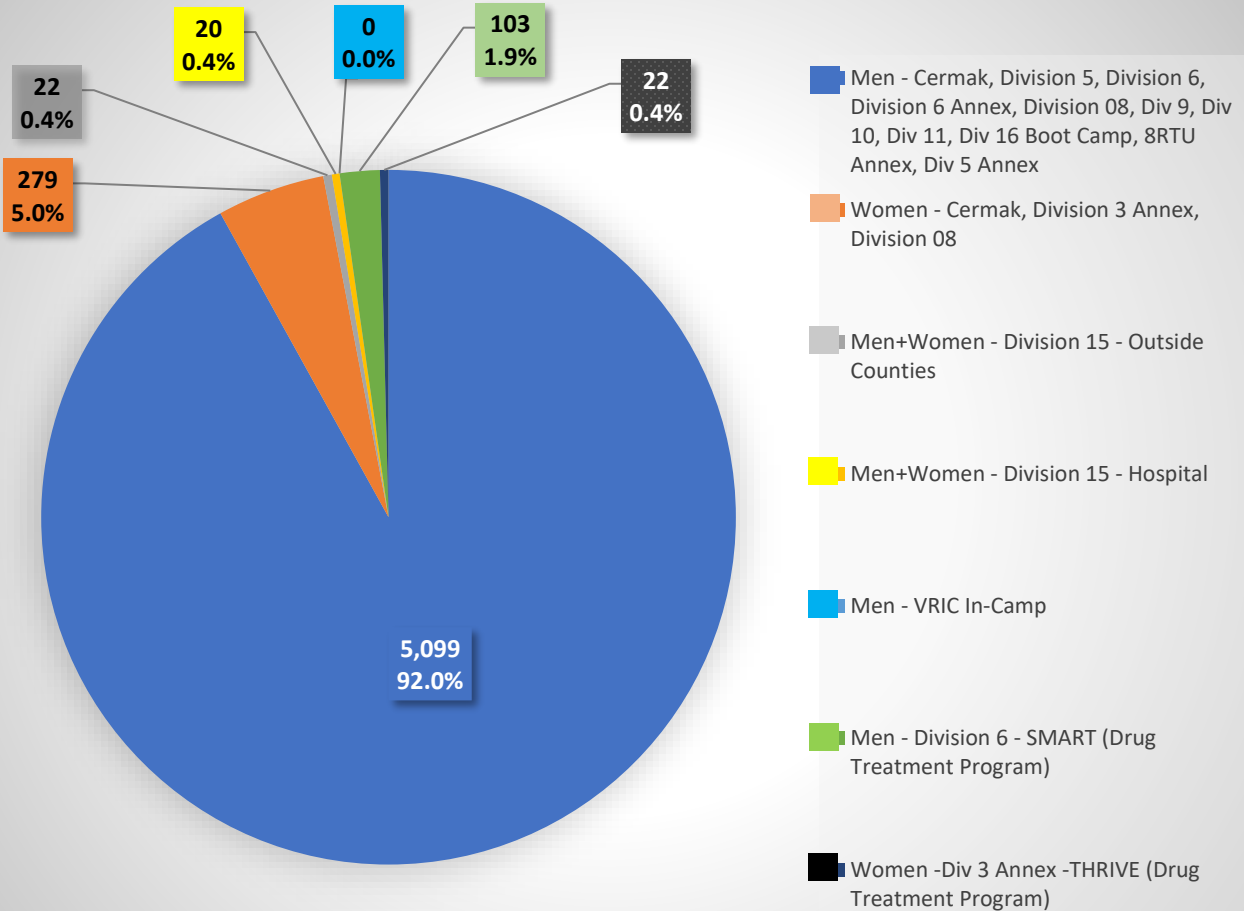

Sheriff's Daily Report

8/3/2022

Under the Custody of the Sheriff	
Total Male and Female	7,791
Jail Population	5,545
Community Corrections	2,246

Jail Population - Behind the Walls

Sheriff's Daily Report

8/3/2022

CCSO Population Demographics

In Confinement

Gender Distribution

Race Distribution

Age Distribution

Community Corrections

Gender Distribution

Race Distribution

Age Distribution