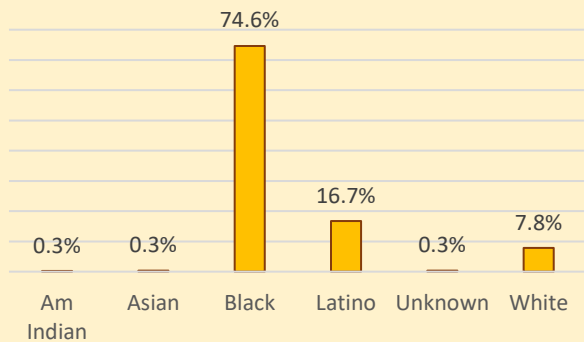

Sheriff's Daily Report

8/3/2022

Under the Custody of the Sheriff	
Total Male and Female	7,791
Jail Population	5,545
Community Corrections	2,246

Jail Population - Behind the Walls

Sheriff's Daily Report

8/3/2022

CCSO Population Demographics

In Confinement

Gender Distribution

Race Distribution

Age Distribution

Community Corrections

Gender Distribution

Race Distribution

Age Distribution