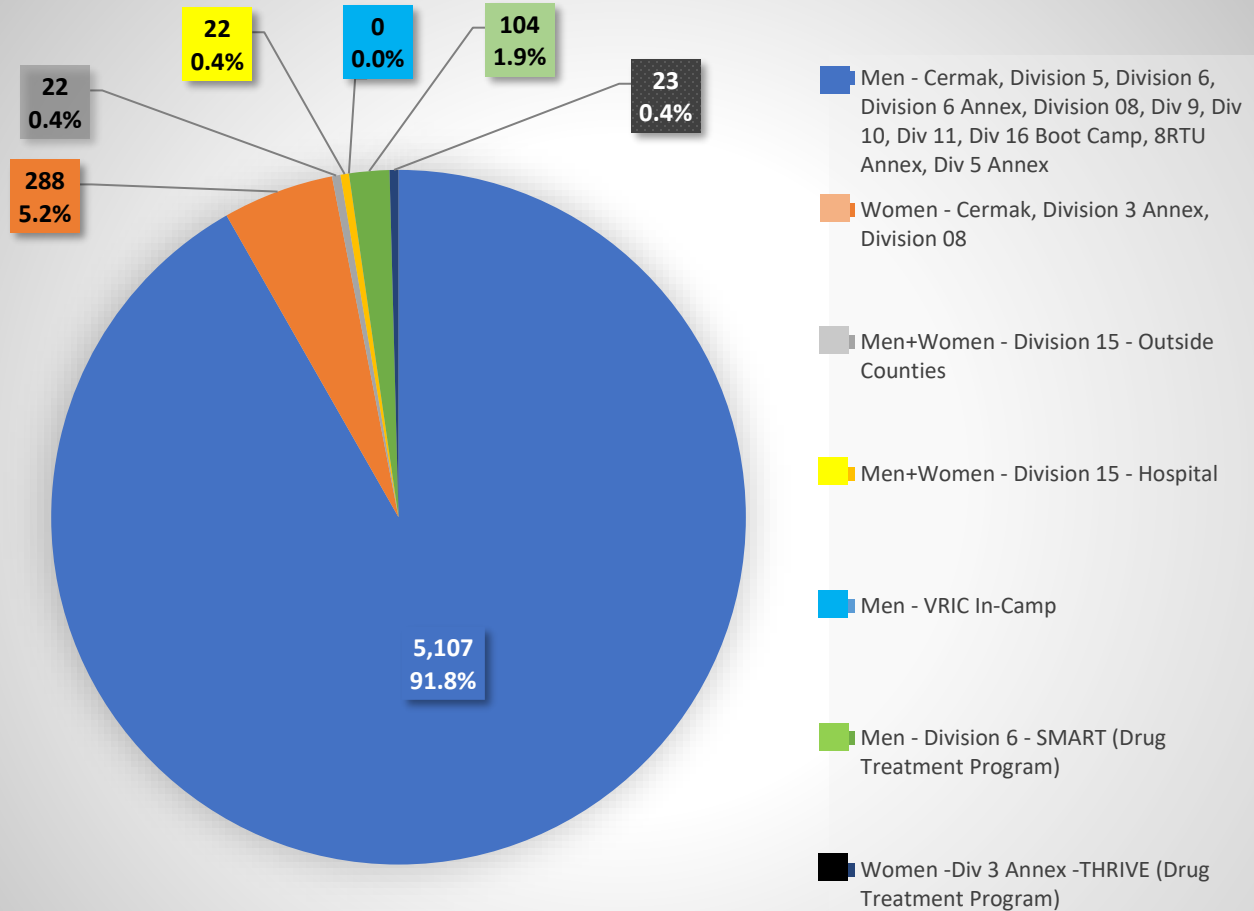

# Sheriff's Daily Report

8/2/2022

Under the Custody of the Sheriff	
Total Male and Female	7,812
Jail Population	5,566
Community Corrections	2,246

## Jail Population - Behind the Walls

# CCSO Population Demographics