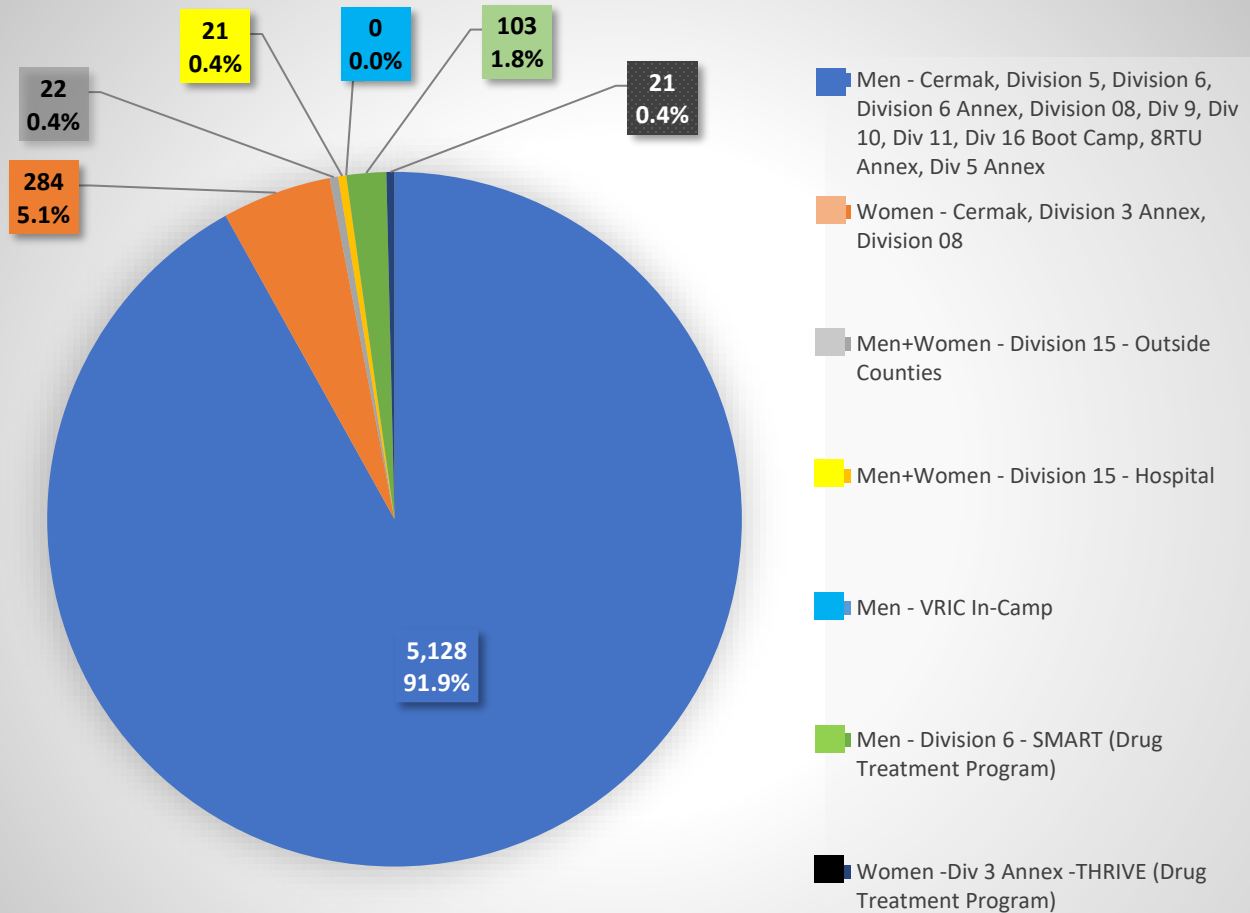

Sheriff's Daily Report

7/31/2022

| Under the Custody of the Sheriff | |
|----------------------------------|-------|
| Total Male and Female | 7,829 |
| Jail Population | 5,579 |
| Community Corrections | 2,250 |

Jail Population - Behind the Walls

Sheriff's Daily Report

7/31/2022

CCSO Population Demographics