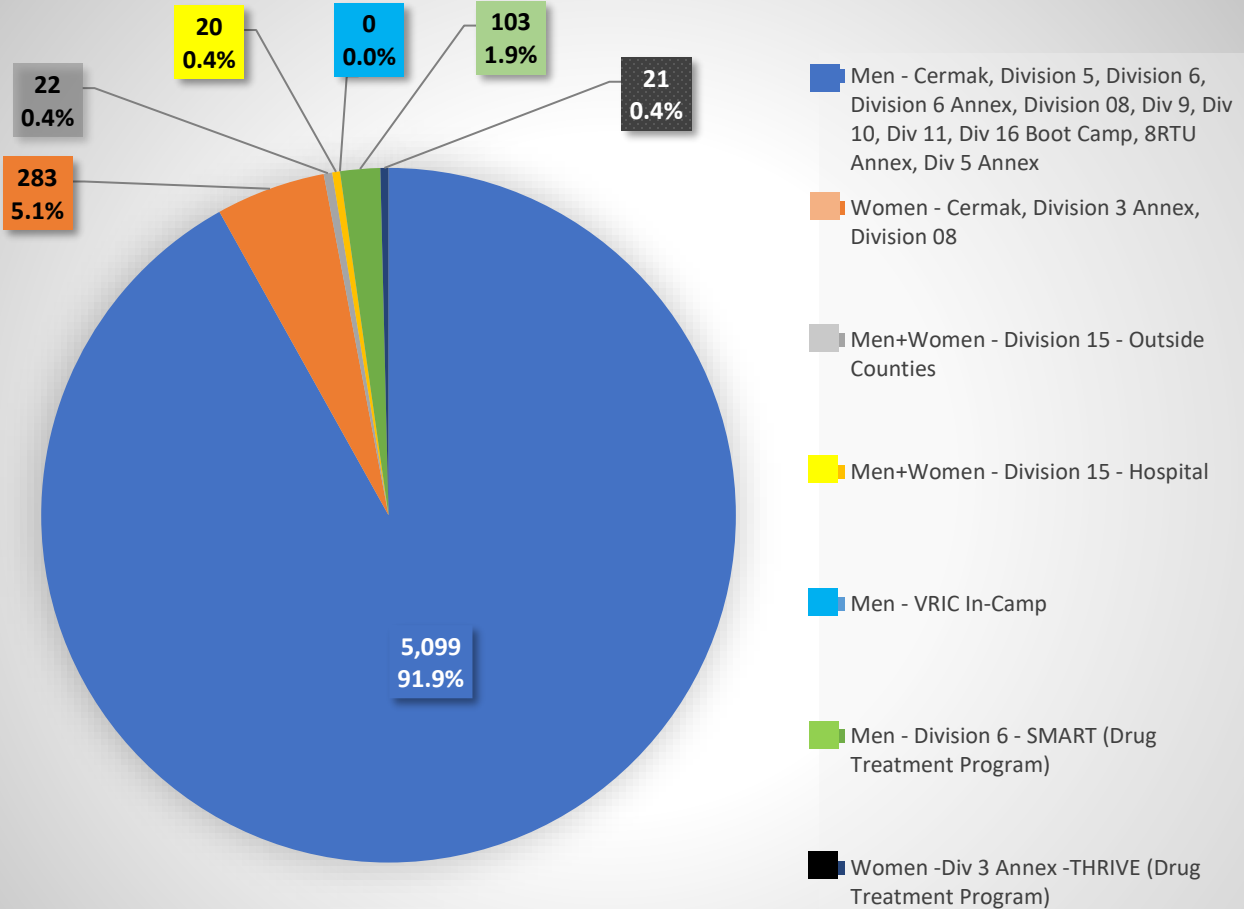

Sheriff's Daily Report

7/30/2022

Under the Custody of the Sheriff	
Total Male and Female	7,791
Jail Population	5,548
Community Corrections	2,243

Jail Population - Behind the Walls

Sheriff's Daily Report

7/30/2022

CCSO Population Demographics