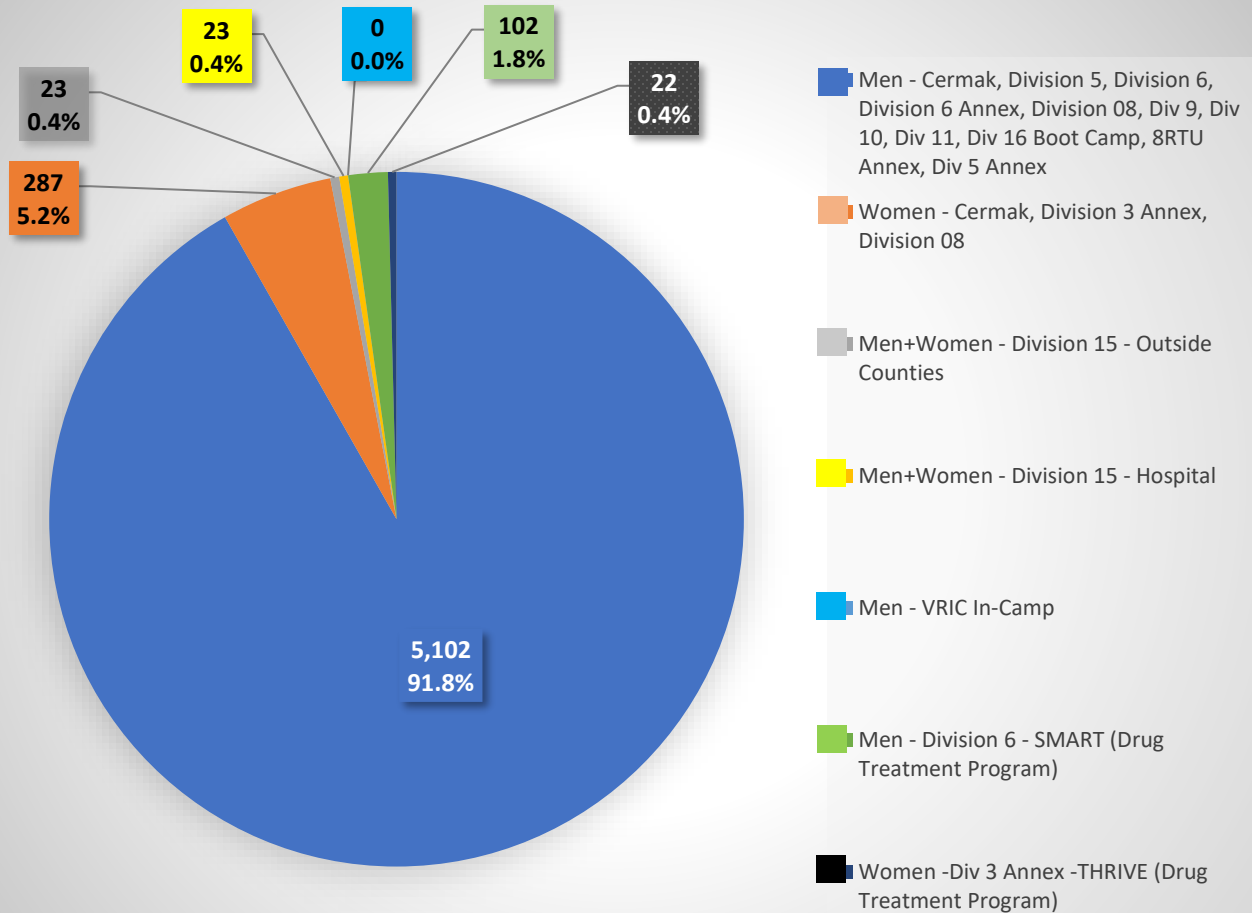

Sheriff's Daily Report

7/29/2022

Under the Custody of the Sheriff	
Total Male and Female	7,800
Jail Population	5,559
Community Corrections	2,241

Jail Population - Behind the Walls

Sheriff's Daily Report

7/29/2022

CCSO Population Demographics