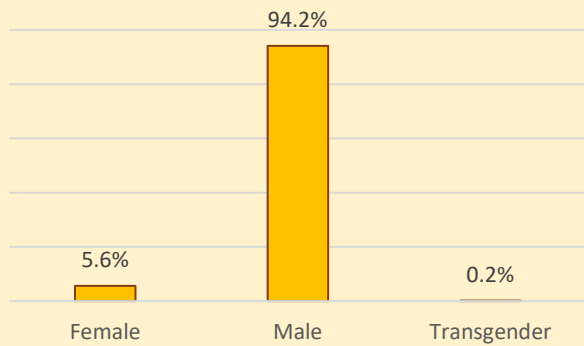

Sheriff's Daily Report

7/28/2022

Under the Custody of the Sheriff	
Total Male and Female	7,771
Jail Population	5,533
Community Corrections	2,238

Jail Population - Behind the Walls

Sheriff's Daily Report

7/28/2022

CCSO Population Demographics

In Confinement

Gender Distribution

Race Distribution

Age Distribution

Community Corrections

Gender Distribution

Race Distribution

Age Distribution