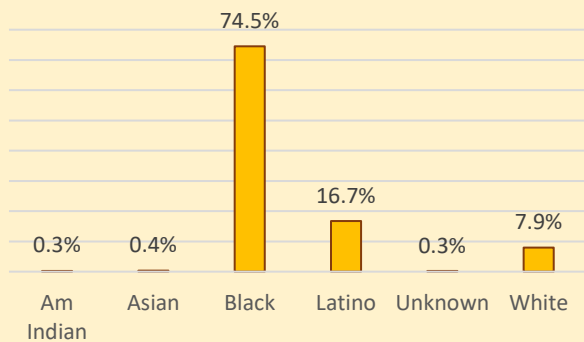

Sheriff's Daily Report

7/28/2022

Under the Custody of the Sheriff	
Total Male and Female	7,771
Jail Population	5,533
Community Corrections	2,238

Jail Population - Behind the Walls

Sheriff's Daily Report

7/28/2022

CCSO Population Demographics

In Confinement

Gender Distribution

Race Distribution

Age Distribution

Community Corrections

Gender Distribution

Race Distribution

Age Distribution