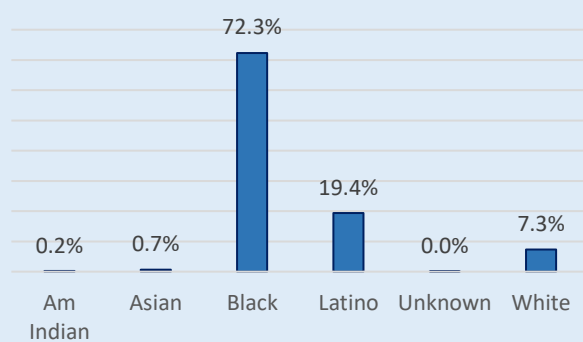

Sheriff's Daily Report

7/28/2022

Under the Custody of the Sheriff	
Total Male and Female	7,771
Jail Population	5,533
Community Corrections	2,238

Jail Population - Behind the Walls

Sheriff's Daily Report

7/28/2022

CCSO Population Demographics

In Confinement

Gender Distribution

Race Distribution

Age Distribution

Community Corrections

Gender Distribution

Race Distribution

Age Distribution