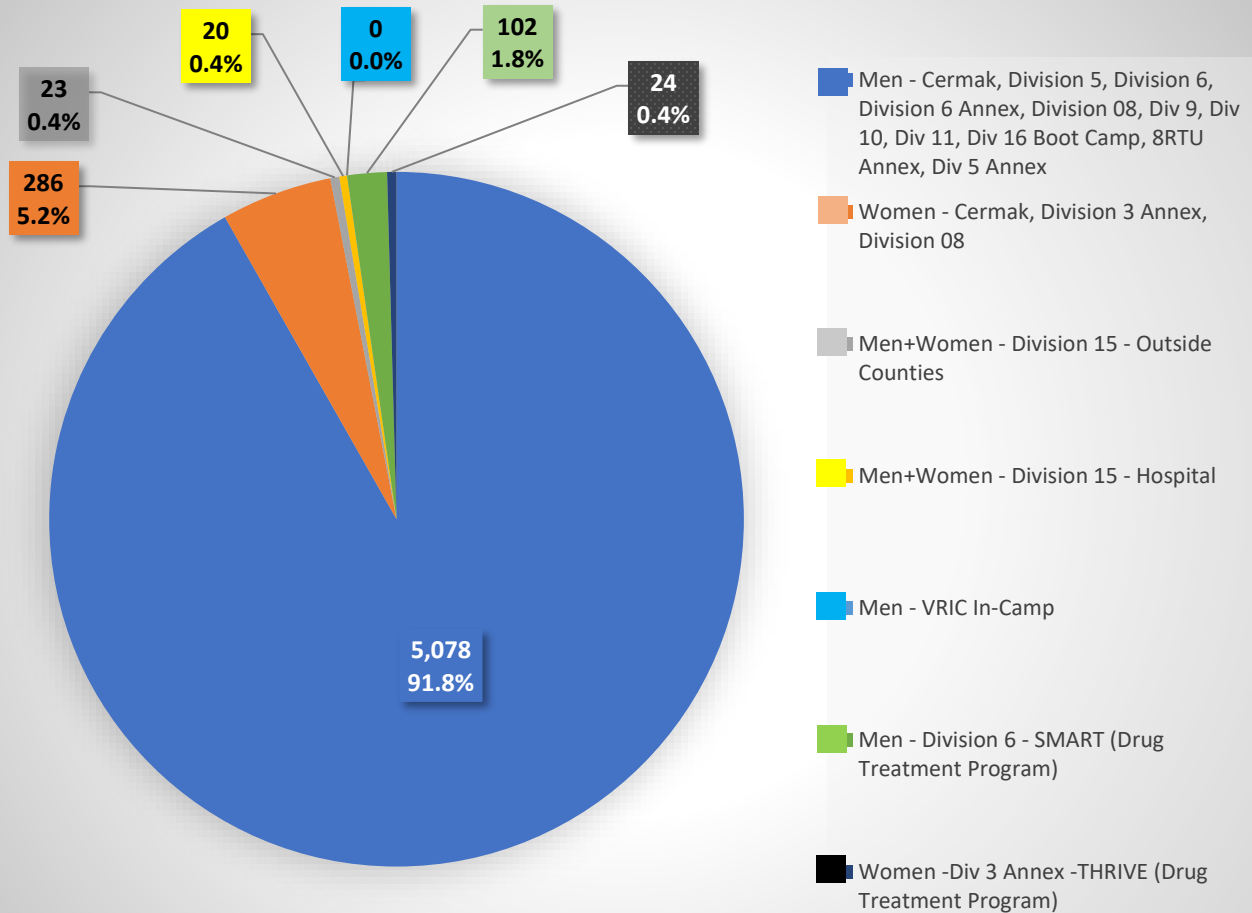

Sheriff's Daily Report

7/28/2022

Under the Custody of the Sheriff	
Total Male and Female	7,771
Jail Population	5,533
Community Corrections	2,238

Jail Population - Behind the Walls

Sheriff's Daily Report

7/28/2022

CCSO Population Demographics

In Confinement

Gender Distribution

Race Distribution

Age Distribution

Community Corrections

Gender Distribution

Race Distribution

Age Distribution