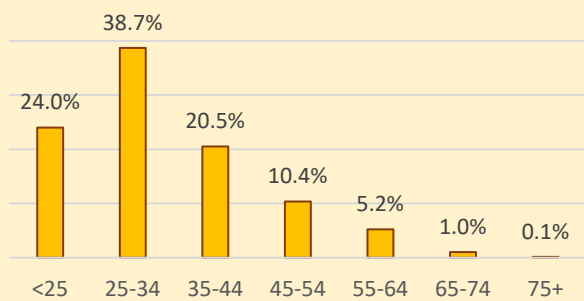

Sheriff's Daily Report

7/28/2022

Under the Custody of the Sheriff	
Total Male and Female	7,771
Jail Population	5,533
Community Corrections	2,238

Jail Population - Behind the Walls

Sheriff's Daily Report

7/28/2022

CCSO Population Demographics

In Confinement

Gender Distribution

Race Distribution

Age Distribution

Community Corrections

Gender Distribution

Race Distribution

Age Distribution