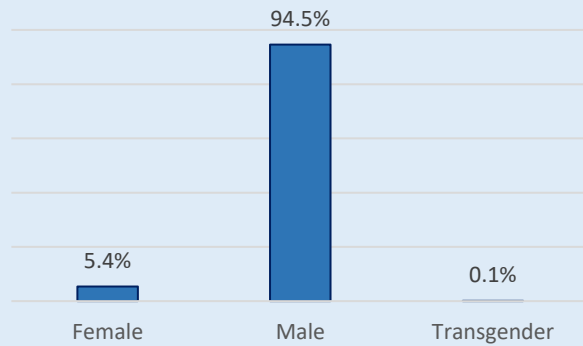

Sheriff's Daily Report

7/28/2022

Under the Custody of the Sheriff	
Total Male and Female	7,771
Jail Population	5,533
Community Corrections	2,238

Jail Population - Behind the Walls

Sheriff's Daily Report

7/28/2022

CCSO Population Demographics

In Confinement

Gender Distribution

Race Distribution

Age Distribution

Community Corrections

Gender Distribution

Race Distribution

Age Distribution