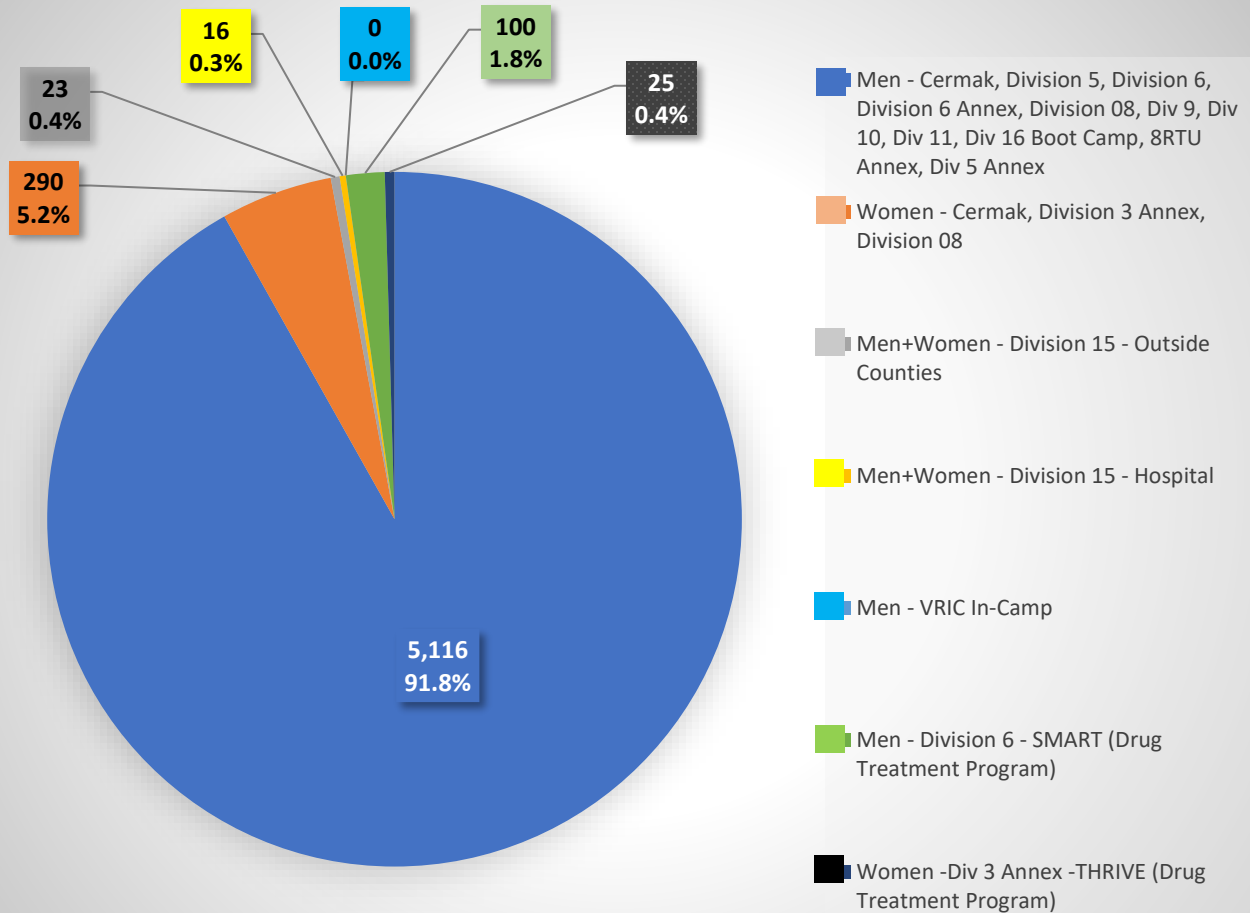

# Sheriff's Daily Report

7/27/2022

| Under the Custody of the Sheriff |       |
|----------------------------------|-------|
| Total Male and Female            | 7,818 |
| Jail Population                  | 5,570 |
| Community Corrections            | 2,248 |

## Jail Population - Behind the Walls