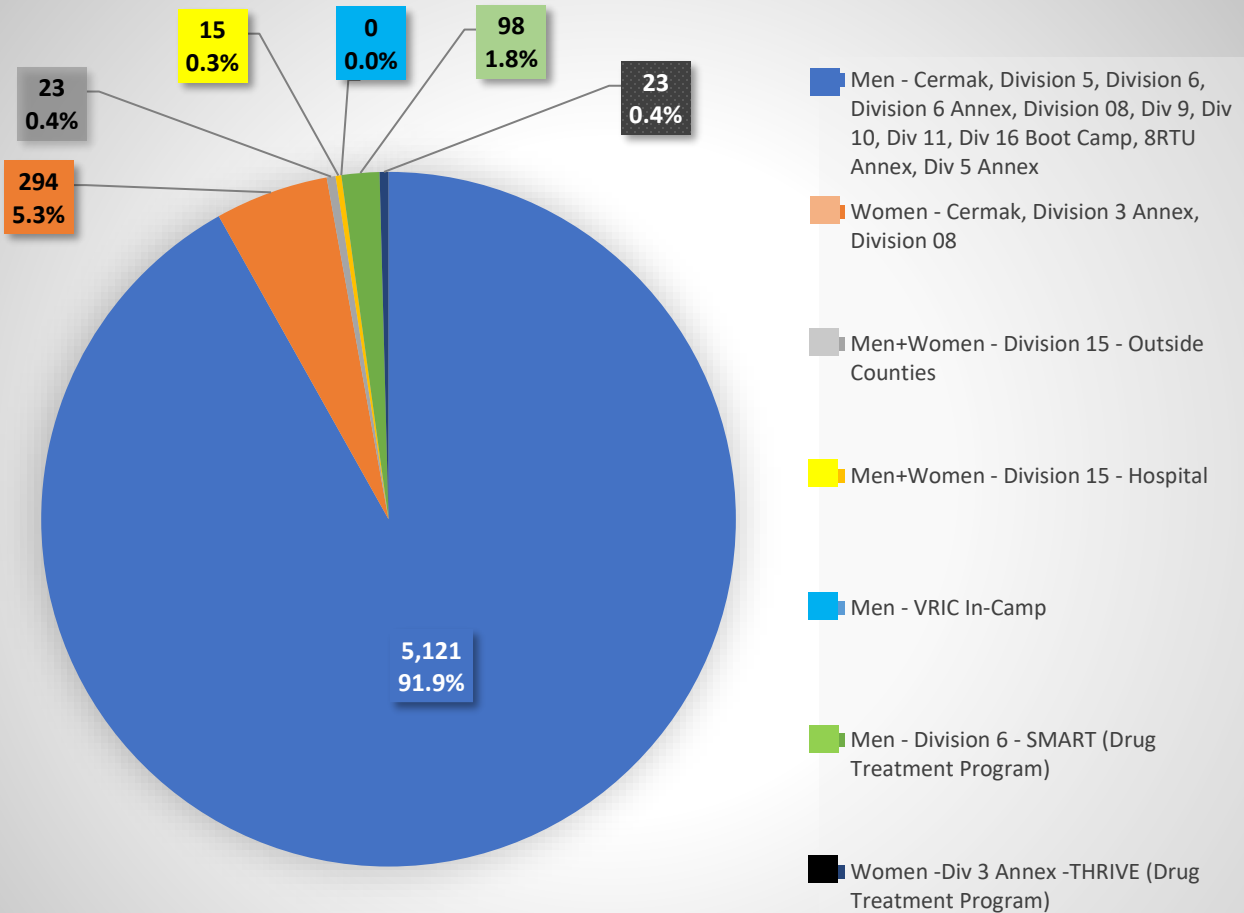

Sheriff's Daily Report

7/26/2022

Under the Custody of the Sheriff	
Total Male and Female	7,825
Jail Population	5,574
Community Corrections	2,251

Jail Population - Behind the Walls

Sheriff's Daily Report

7/26/2022

CCSO Population Demographics