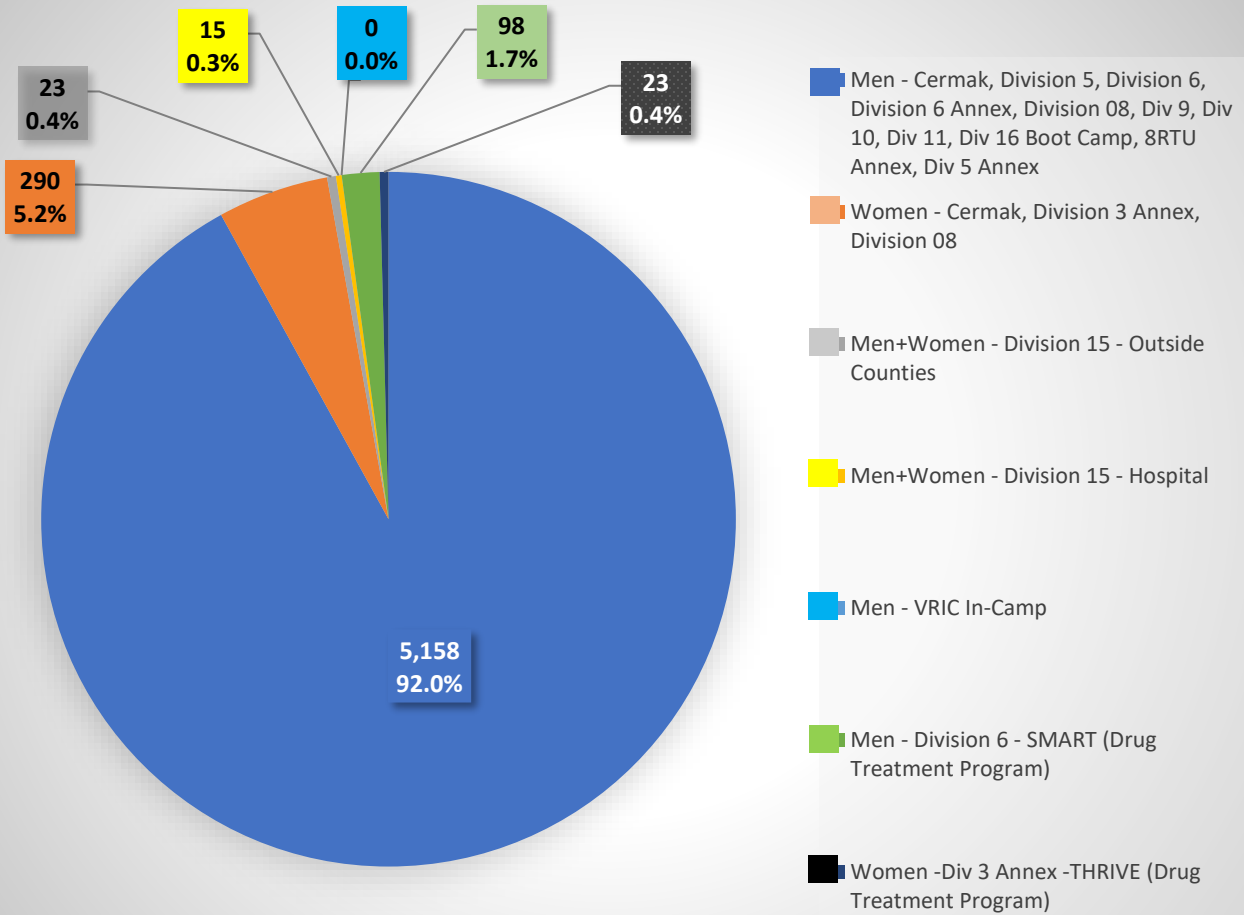

Sheriff's Daily Report

7/24/2022

Under the Custody of the Sheriff	
Total Male and Female	7,858
Jail Population	5,607
Community Corrections	2,251

Jail Population - Behind the Walls

Sheriff's Daily Report

7/24/2022

CCSO Population Demographics