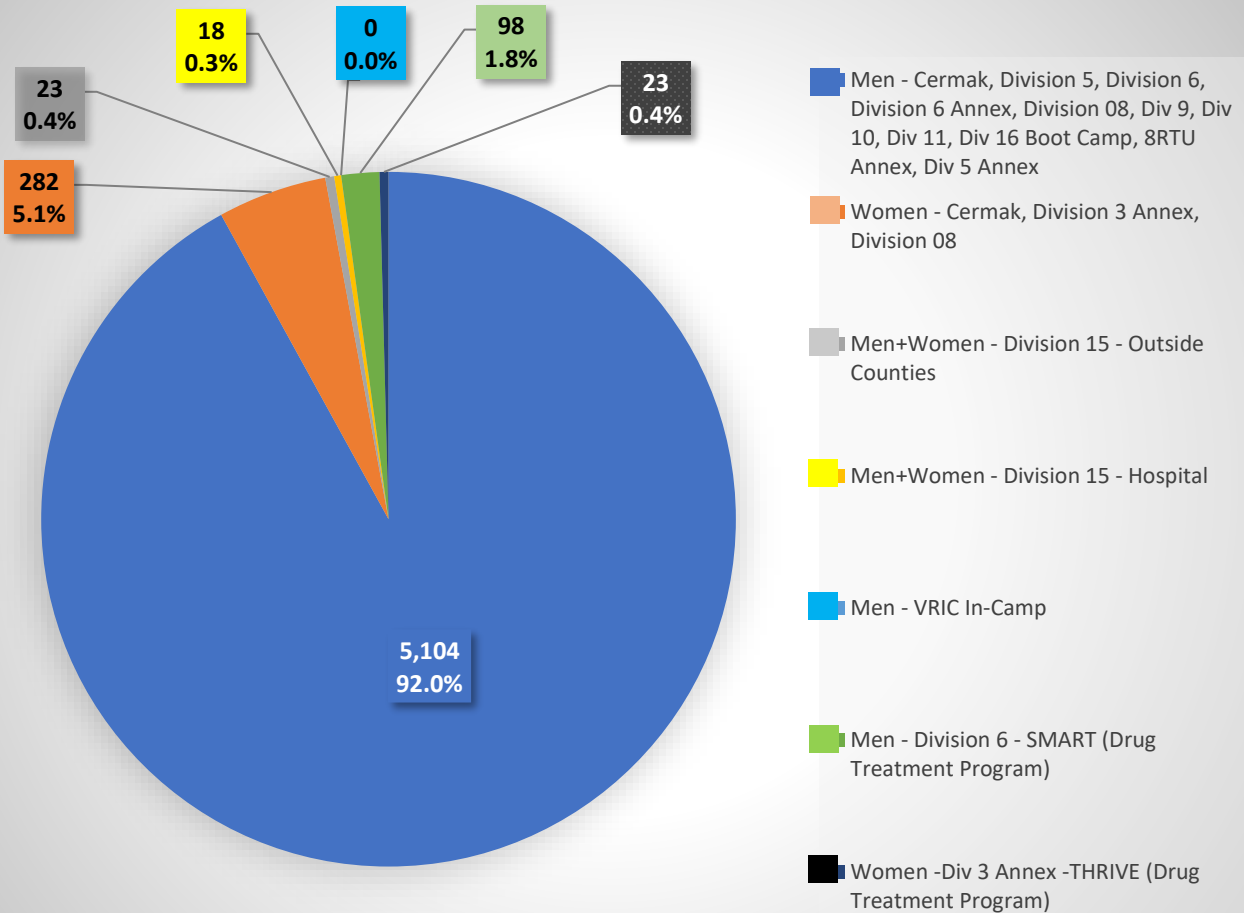

Sheriff's Daily Report

7/22/2022

Under the Custody of the Sheriff	
Total Male and Female	7,789
Jail Population	5,548
Community Corrections	2,241

Jail Population - Behind the Walls

Sheriff's Daily Report

7/22/2022

CCSO Population Demographics