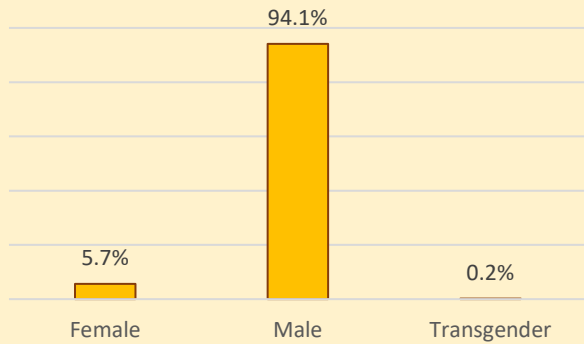

Sheriff's Daily Report

7/19/2022

Under the Custody of the Sheriff	
Total Male and Female	7,880
Jail Population	5,632
Community Corrections	2,248

Jail Population - Behind the Walls

Sheriff's Daily Report

7/19/2022

CCSO Population Demographics

In Confinement

Gender Distribution

Race Distribution

Age Distribution

Community Corrections

Gender Distribution

Race Distribution

Age Distribution