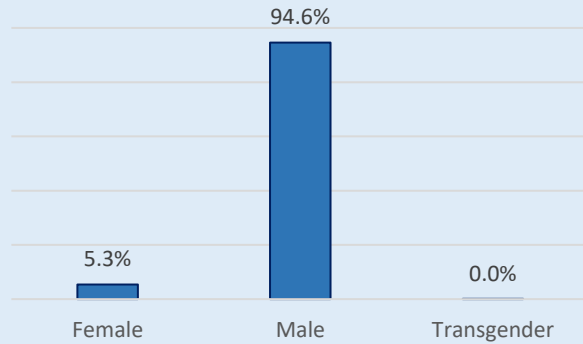

Sheriff's Daily Report

7/19/2022

Under the Custody of the Sheriff	
Total Male and Female	7,880
Jail Population	5,632
Community Corrections	2,248

Jail Population - Behind the Walls

Sheriff's Daily Report

7/19/2022

CCSO Population Demographics

In Confinement

Gender Distribution

Race Distribution

Age Distribution

Community Corrections

Gender Distribution

Race Distribution

Age Distribution