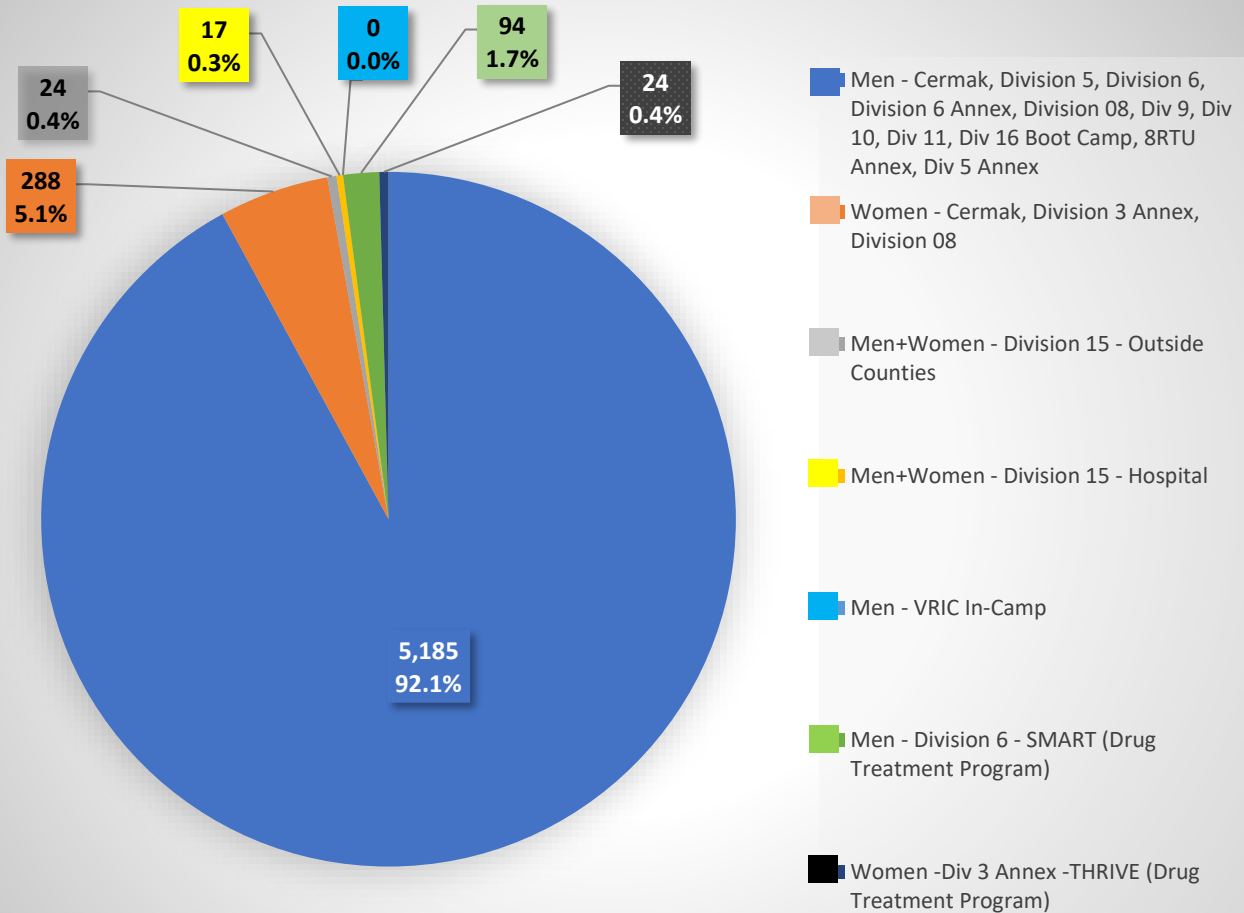

Sheriff's Daily Report

7/19/2022

Under the Custody of the Sheriff	
Total Male and Female	7,880
Jail Population	5,632
Community Corrections	2,248

Jail Population - Behind the Walls

Sheriff's Daily Report

7/19/2022

CCSO Population Demographics

In Confinement

Gender Distribution

Race Distribution

Age Distribution

Community Corrections

Gender Distribution

Race Distribution

Age Distribution