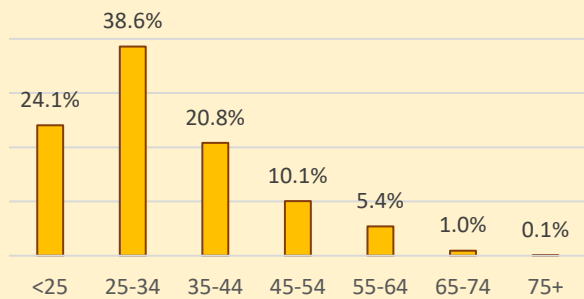

Sheriff's Daily Report

7/19/2022

Under the Custody of the Sheriff	
Total Male and Female	7,880
Jail Population	5,632
Community Corrections	2,248

Jail Population - Behind the Walls

Sheriff's Daily Report

7/19/2022

CCSO Population Demographics

In Confinement

Gender Distribution

Race Distribution

Age Distribution

Community Corrections

Gender Distribution

Race Distribution

Age Distribution