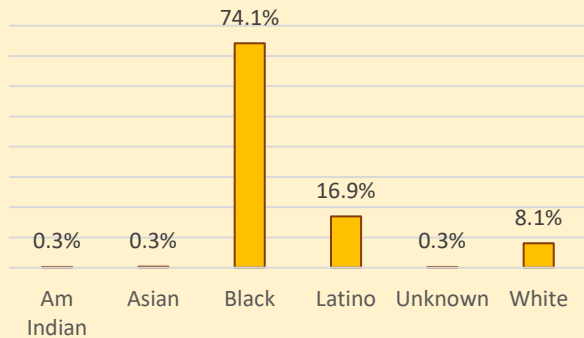

Sheriff's Daily Report

7/19/2022

Under the Custody of the Sheriff	
Total Male and Female	7,880
Jail Population	5,632
Community Corrections	2,248

Jail Population - Behind the Walls

Sheriff's Daily Report

7/19/2022

CCSO Population Demographics

In Confinement

Gender Distribution

Race Distribution

Age Distribution

Community Corrections

Gender Distribution

Race Distribution

Age Distribution