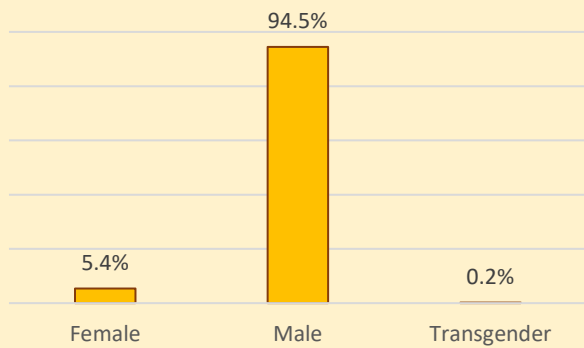

Sheriff's Daily Report

7/18/2022

Under the Custody of the Sheriff	
Total Male and Female	7,970
Jail Population	5,711
Community Corrections	2,259

Jail Population - Behind the Walls

Sheriff's Daily Report

7/18/2022

CCSO Population Demographics

In Confinement

Gender Distribution

Race Distribution

Age Distribution

Community Corrections

Gender Distribution

Race Distribution

Age Distribution