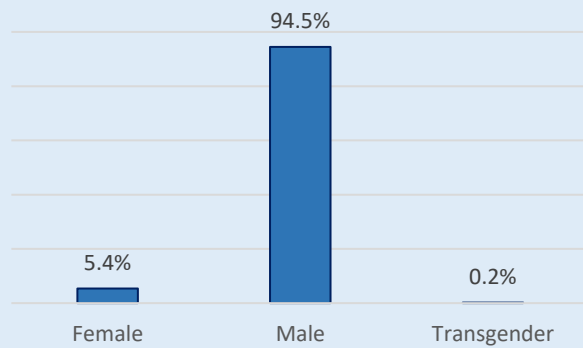

Sheriff's Daily Report

7/18/2022

Under the Custody of the Sheriff	
Total Male and Female	7,970
Jail Population	5,711
Community Corrections	2,259

Jail Population - Behind the Walls

Sheriff's Daily Report

7/18/2022

CCSO Population Demographics

In Confinement

Gender Distribution

Race Distribution

Age Distribution

Community Corrections

Gender Distribution

Race Distribution

Age Distribution