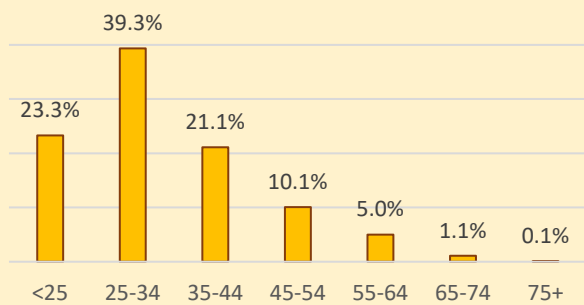

Sheriff's Daily Report

7/18/2022

Under the Custody of the Sheriff	
Total Male and Female	7,970
Jail Population	5,711
Community Corrections	2,259

Jail Population - Behind the Walls

Sheriff's Daily Report

7/18/2022

CCSO Population Demographics

In Confinement

Gender Distribution

Race Distribution

Age Distribution

Community Corrections

Gender Distribution

Race Distribution

Age Distribution