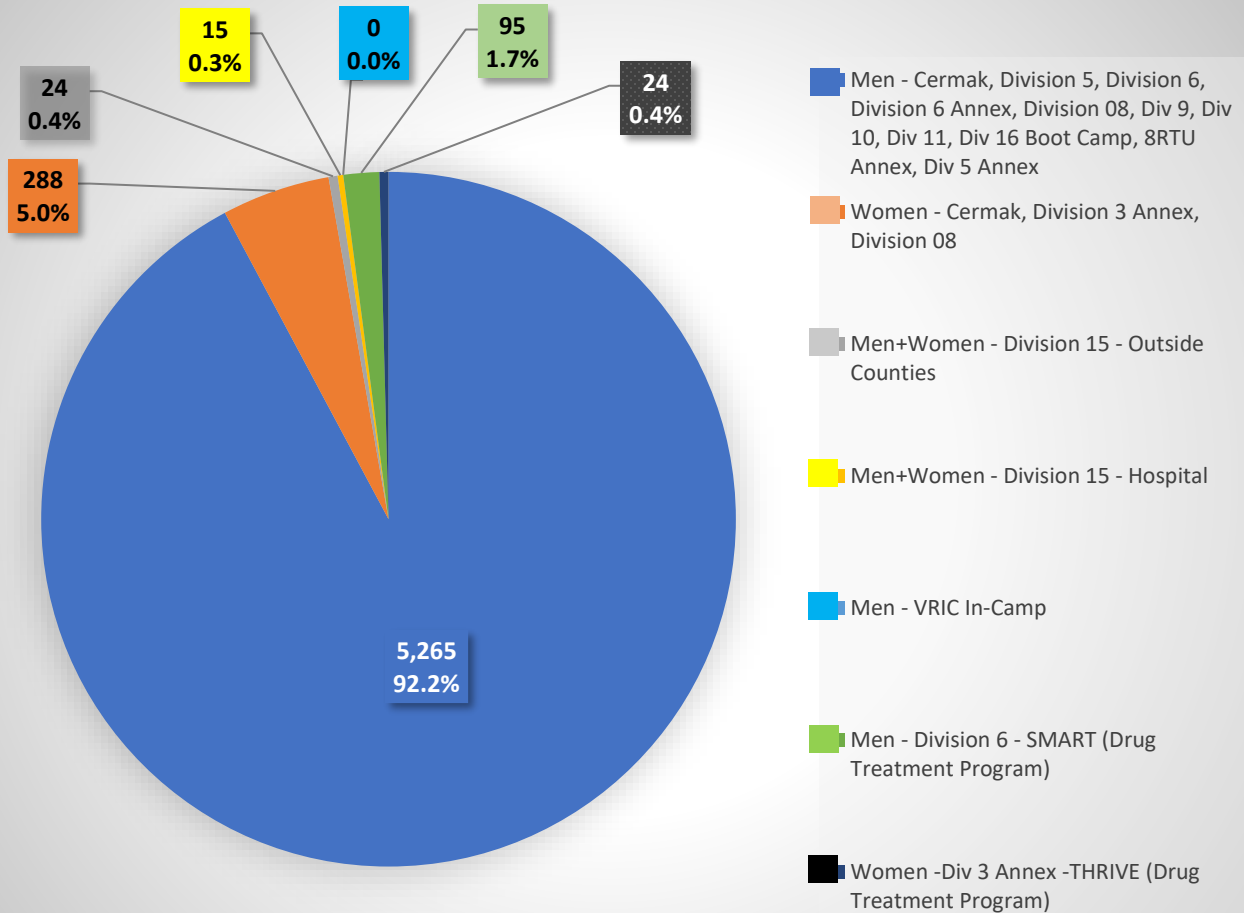

Sheriff's Daily Report

7/18/2022

Under the Custody of the Sheriff	
Total Male and Female	7,970
Jail Population	5,711
Community Corrections	2,259

Jail Population - Behind the Walls

Sheriff's Daily Report

7/18/2022

CCSO Population Demographics

In Confinement

Gender Distribution

Race Distribution

Age Distribution

Community Corrections

Gender Distribution

Race Distribution

Age Distribution