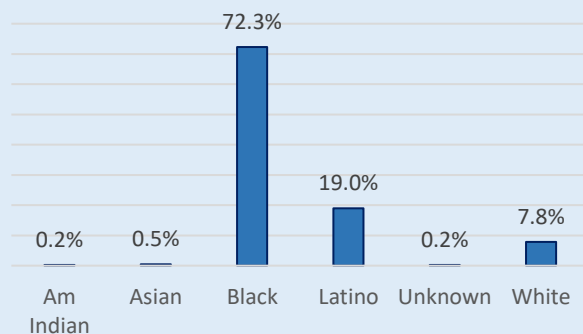

Sheriff's Daily Report

7/18/2022

Under the Custody of the Sheriff	
Total Male and Female	7,970
Jail Population	5,711
Community Corrections	2,259

Jail Population - Behind the Walls

Sheriff's Daily Report

7/18/2022

CCSO Population Demographics

In Confinement

Gender Distribution

Race Distribution

Age Distribution

Community Corrections

Gender Distribution

Race Distribution

Age Distribution