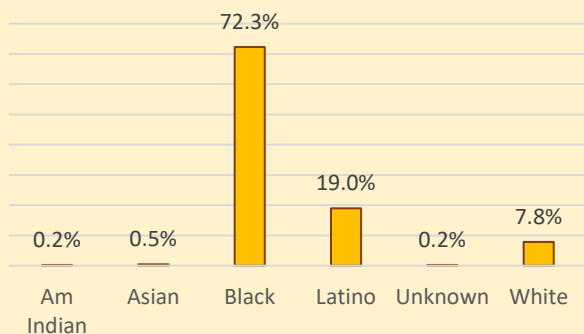

Sheriff's Daily Report

7/18/2022

Under the Custody of the Sheriff	
Total Male and Female	7,970
Jail Population	5,711
Community Corrections	2,259

Jail Population - Behind the Walls

Sheriff's Daily Report

7/18/2022

CCSO Population Demographics

In Confinement

Gender Distribution

Race Distribution

Age Distribution

Community Corrections

Gender Distribution

Race Distribution

Age Distribution