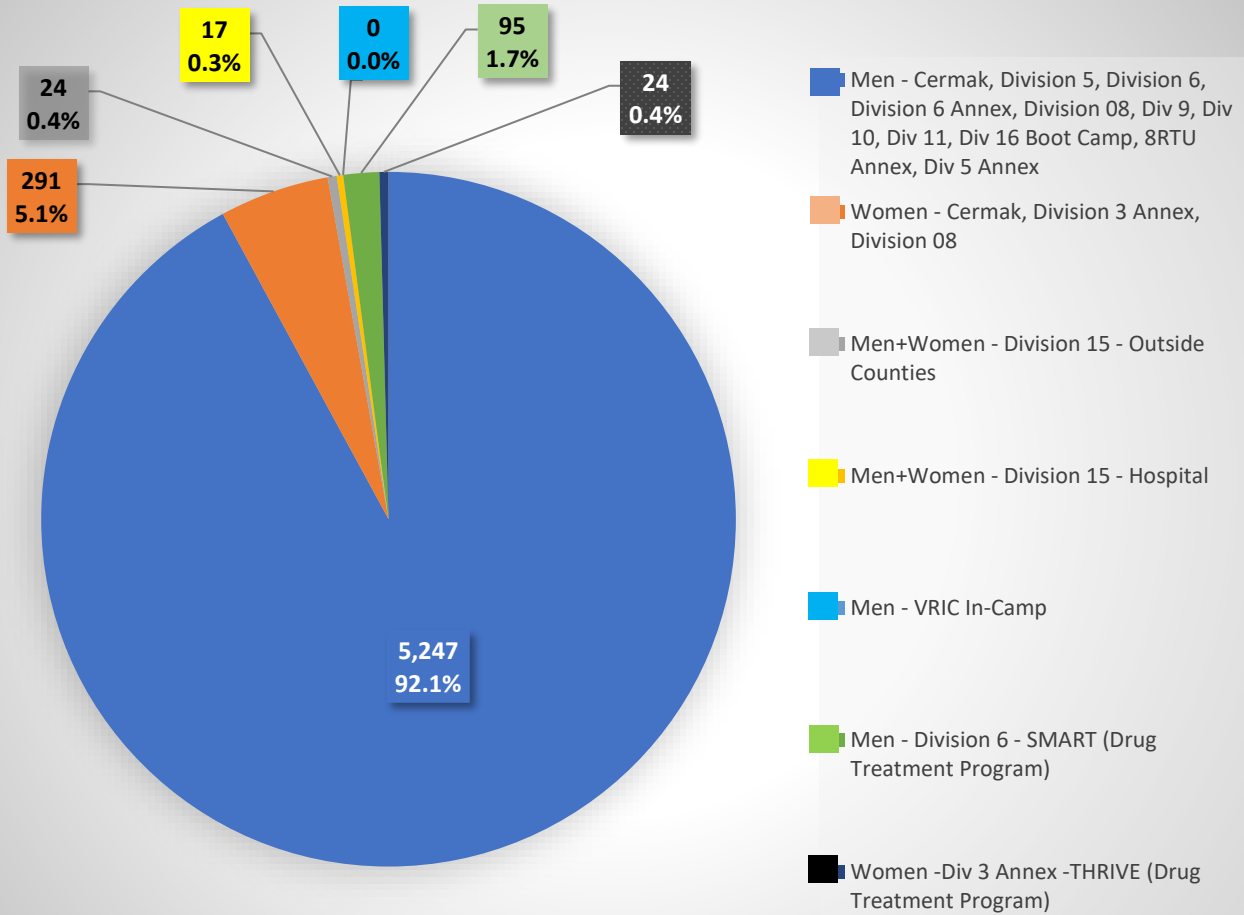

# Sheriff's Daily Report

7/17/2022

Under the Custody of the Sheriff	
<b>Total Male and Female</b>	<b>7,950</b>
Jail Population	5,698
Community Corrections	2,252

## Jail Population - Behind the Walls