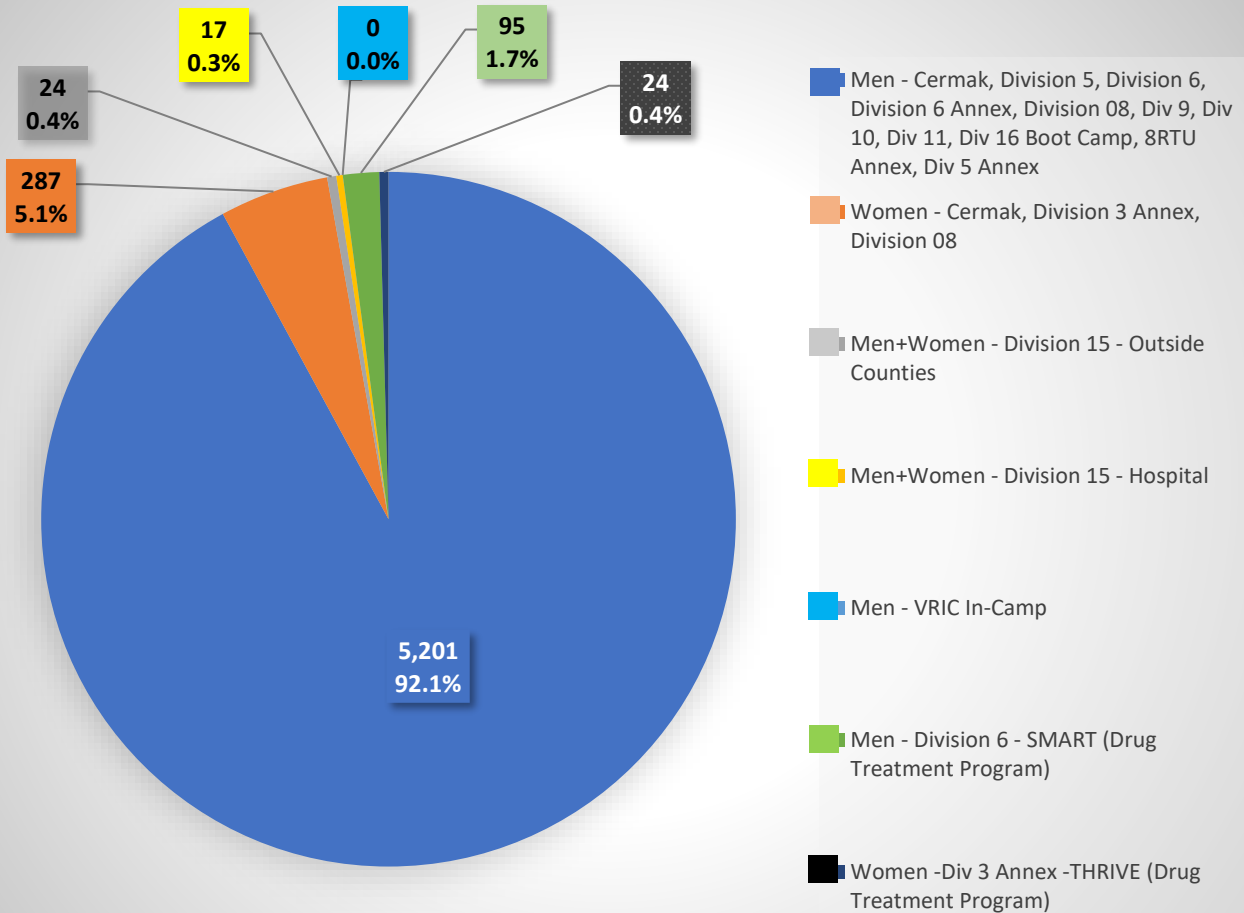

Sheriff's Daily Report

7/16/2022

Under the Custody of the Sheriff	
Total Male and Female	7,892
Jail Population	5,648
Community Corrections	2,244

Jail Population - Behind the Walls

Sheriff's Daily Report

7/16/2022

CCSO Population Demographics