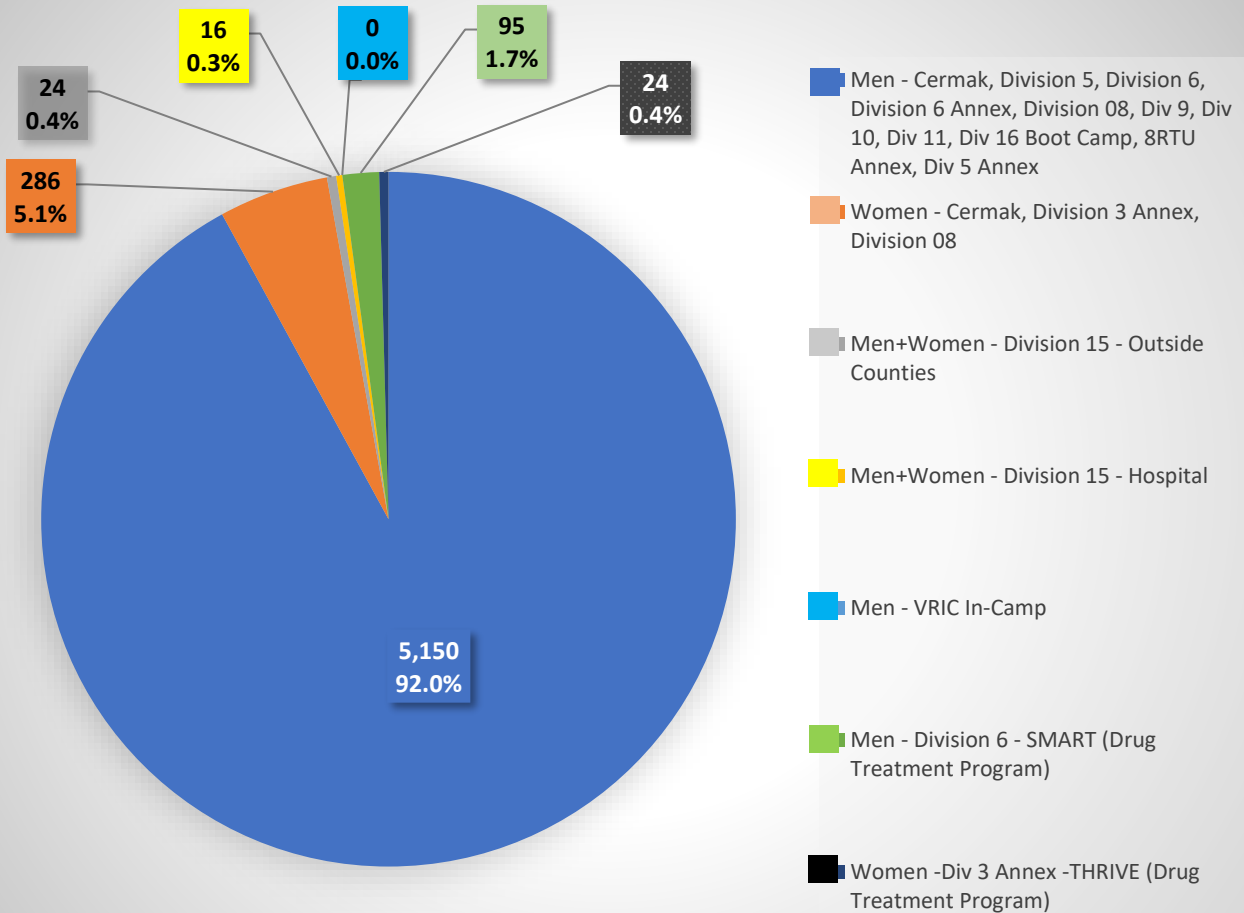

# Sheriff's Daily Report

7/15/2022

Under the Custody of the Sheriff	
Total Male and Female	7,834
Jail Population	5,595
Community Corrections	2,239

## Jail Population - Behind the Walls

# Sheriff's Daily Report

7/15/2022