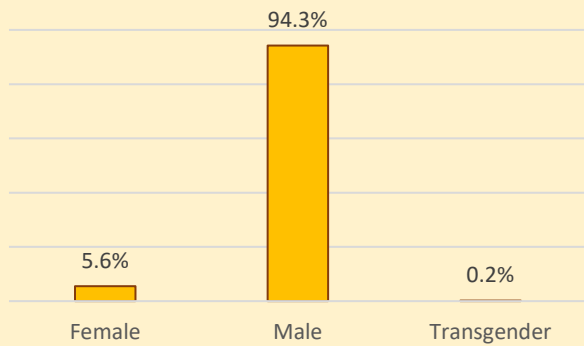

Sheriff's Daily Report

7/14/2022

Under the Custody of the Sheriff	
Total Male and Female	7,886
Jail Population	5,640
Community Corrections	2,246

Jail Population - Behind the Walls

Sheriff's Daily Report

7/14/2022

CCSO Population Demographics

In Confinement

Gender Distribution

Race Distribution

Age Distribution

Community Corrections

Gender Distribution

Race Distribution

Age Distribution