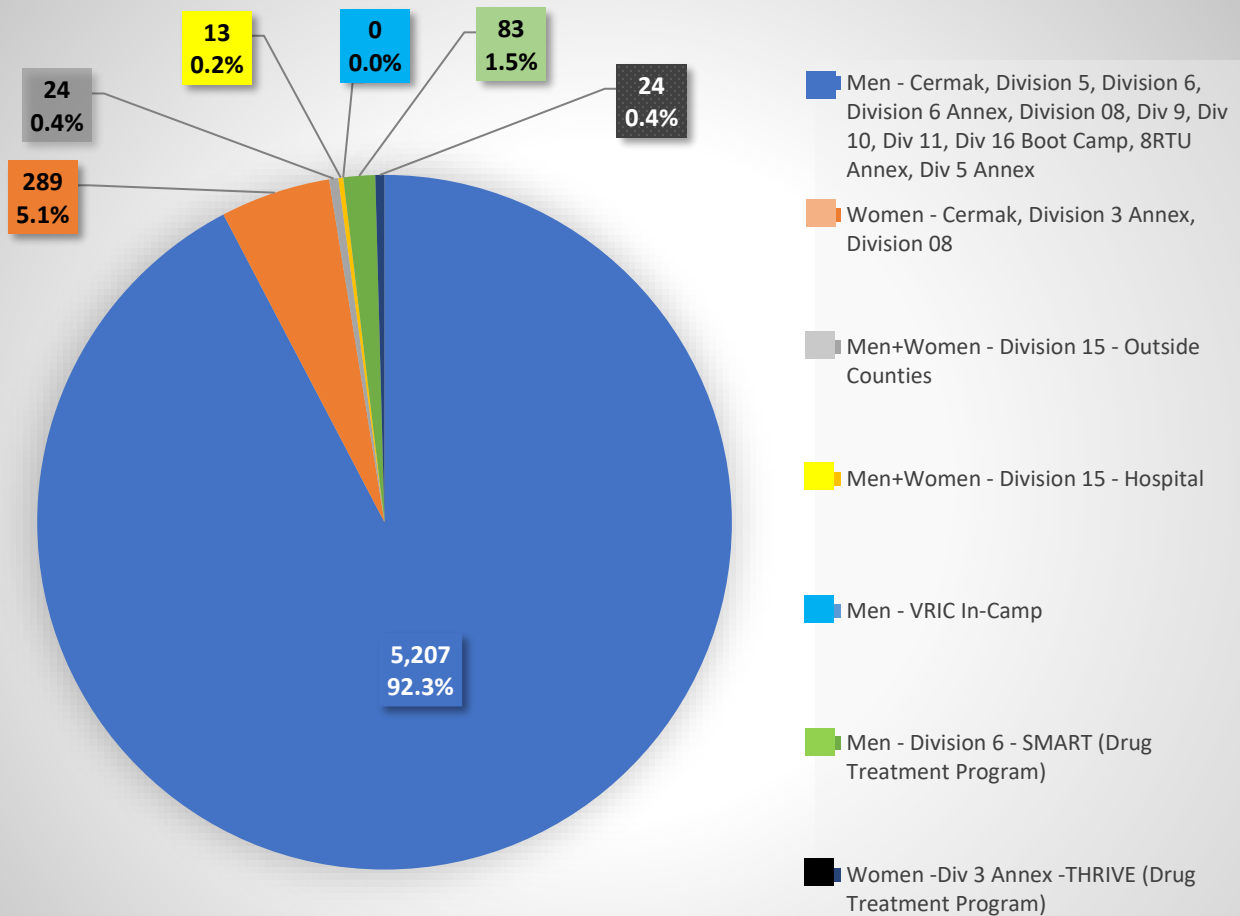

Sheriff's Daily Report

7/14/2022

Under the Custody of the Sheriff	
Total Male and Female	7,886
Jail Population	5,640
Community Corrections	2,246

Jail Population - Behind the Walls

Sheriff's Daily Report

7/14/2022

CCSO Population Demographics

In Confinement

Gender Distribution

Race Distribution

Age Distribution

Community Corrections

Gender Distribution

Race Distribution

Age Distribution