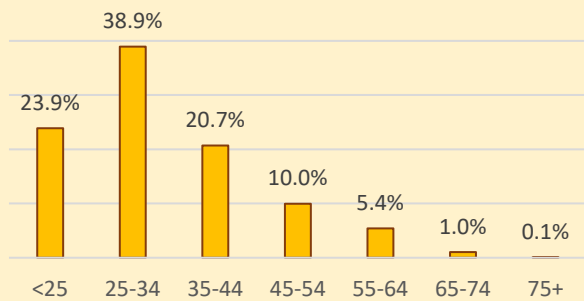

Sheriff's Daily Report

7/14/2022

Under the Custody of the Sheriff	
Total Male and Female	7,886
Jail Population	5,640
Community Corrections	2,246

Jail Population - Behind the Walls

Sheriff's Daily Report

7/14/2022

CCSO Population Demographics

In Confinement

Gender Distribution

Race Distribution

Age Distribution

Community Corrections

Gender Distribution

Race Distribution

Age Distribution