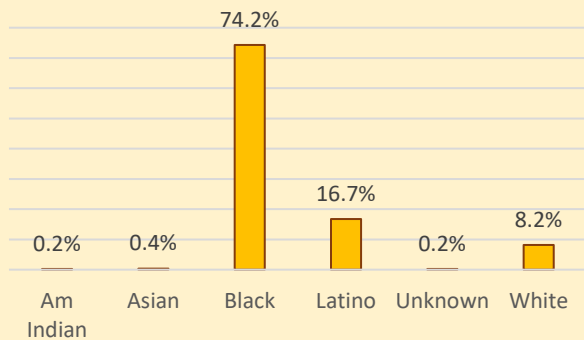

Sheriff's Daily Report

7/14/2022

Under the Custody of the Sheriff	
Total Male and Female	7,886
Jail Population	5,640
Community Corrections	2,246

Jail Population - Behind the Walls

Sheriff's Daily Report

7/14/2022

CCSO Population Demographics

In Confinement

Gender Distribution

Race Distribution

Age Distribution

Community Corrections

Gender Distribution

Race Distribution

Age Distribution