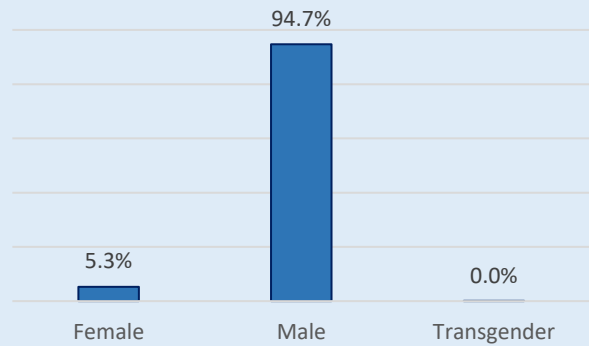

Sheriff's Daily Report

7/14/2022

Under the Custody of the Sheriff	
Total Male and Female	7,886
Jail Population	5,640
Community Corrections	2,246

Jail Population - Behind the Walls

Sheriff's Daily Report

7/14/2022

CCSO Population Demographics

In Confinement

Gender Distribution

Race Distribution

Age Distribution

Community Corrections

Gender Distribution

Race Distribution

Age Distribution