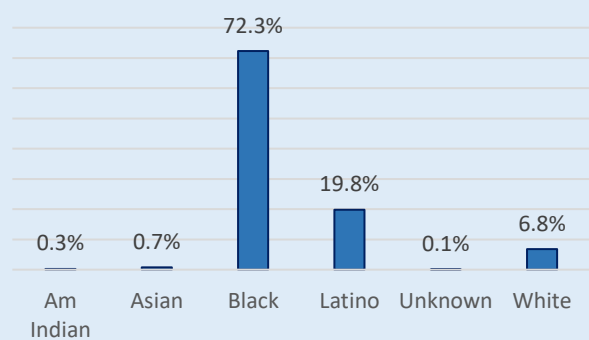

Sheriff's Daily Report

7/14/2022

Under the Custody of the Sheriff	
Total Male and Female	7,886
Jail Population	5,640
Community Corrections	2,246

Jail Population - Behind the Walls

Sheriff's Daily Report

7/14/2022

CCSO Population Demographics

In Confinement

Gender Distribution

Race Distribution

Age Distribution

Community Corrections

Gender Distribution

Race Distribution

Age Distribution