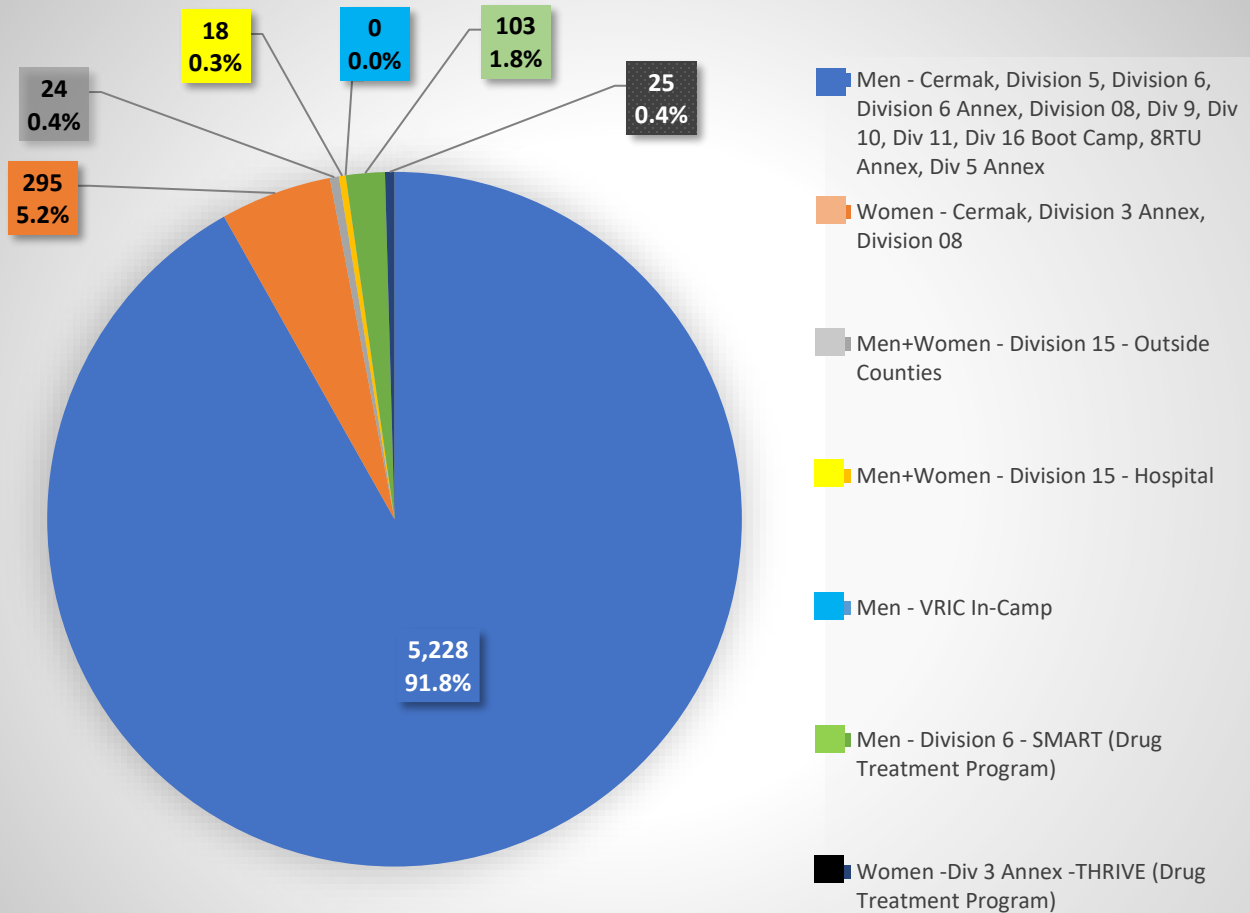

Sheriff's Daily Report

7/12/2022

Under the Custody of the Sheriff	
Total Male and Female	7,955
Jail Population	5,693
Community Corrections	2,262

Jail Population - Behind the Walls

Sheriff's Daily Report

7/12/2022

CCSO Population Demographics