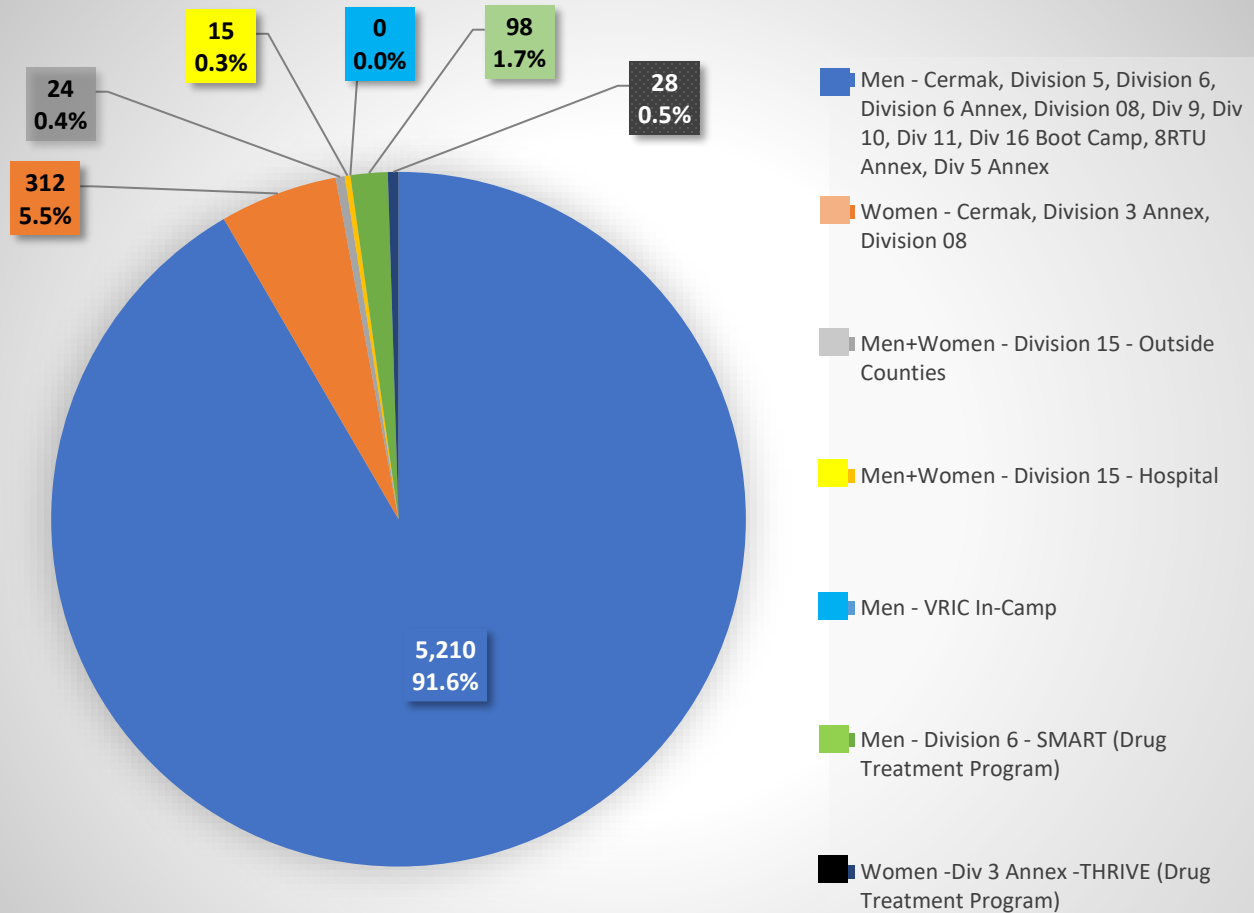

Sheriff's Daily Report

7/7/2022

Under the Custody of the Sheriff	
Total Male and Female	7,938
Jail Population	5,687
Community Corrections	2,251

Jail Population - Behind the Walls

Sheriff's Daily Report

7/7/2022

CCSO Population Demographics