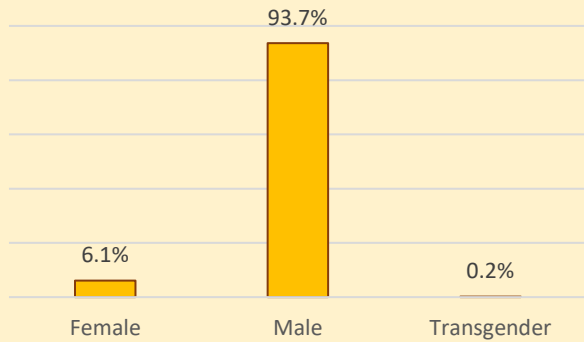

Sheriff's Daily Report

7/6/2022

Under the Custody of the Sheriff	
Total Male and Female	8,001
Jail Population	5,737
Community Corrections	2,264

Jail Population - Behind the Walls

Sheriff's Daily Report

7/6/2022

CCSO Population Demographics

In Confinement

Gender Distribution

Race Distribution

Age Distribution

Community Corrections

Gender Distribution

Race Distribution

Age Distribution