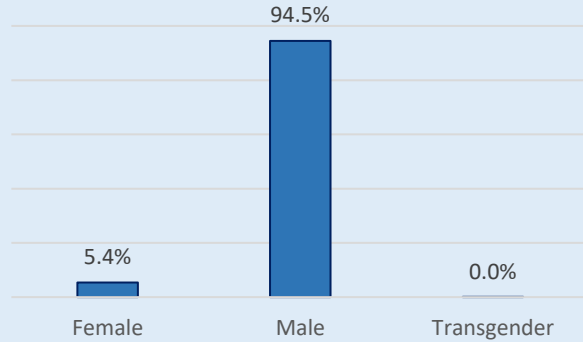

Sheriff's Daily Report

7/6/2022

Under the Custody of the Sheriff	
Total Male and Female	8,001
Jail Population	5,737
Community Corrections	2,264

Jail Population - Behind the Walls

Sheriff's Daily Report

7/6/2022

CCSO Population Demographics

In Confinement

Gender Distribution

Race Distribution

Age Distribution

Community Corrections

Gender Distribution

Race Distribution

Age Distribution