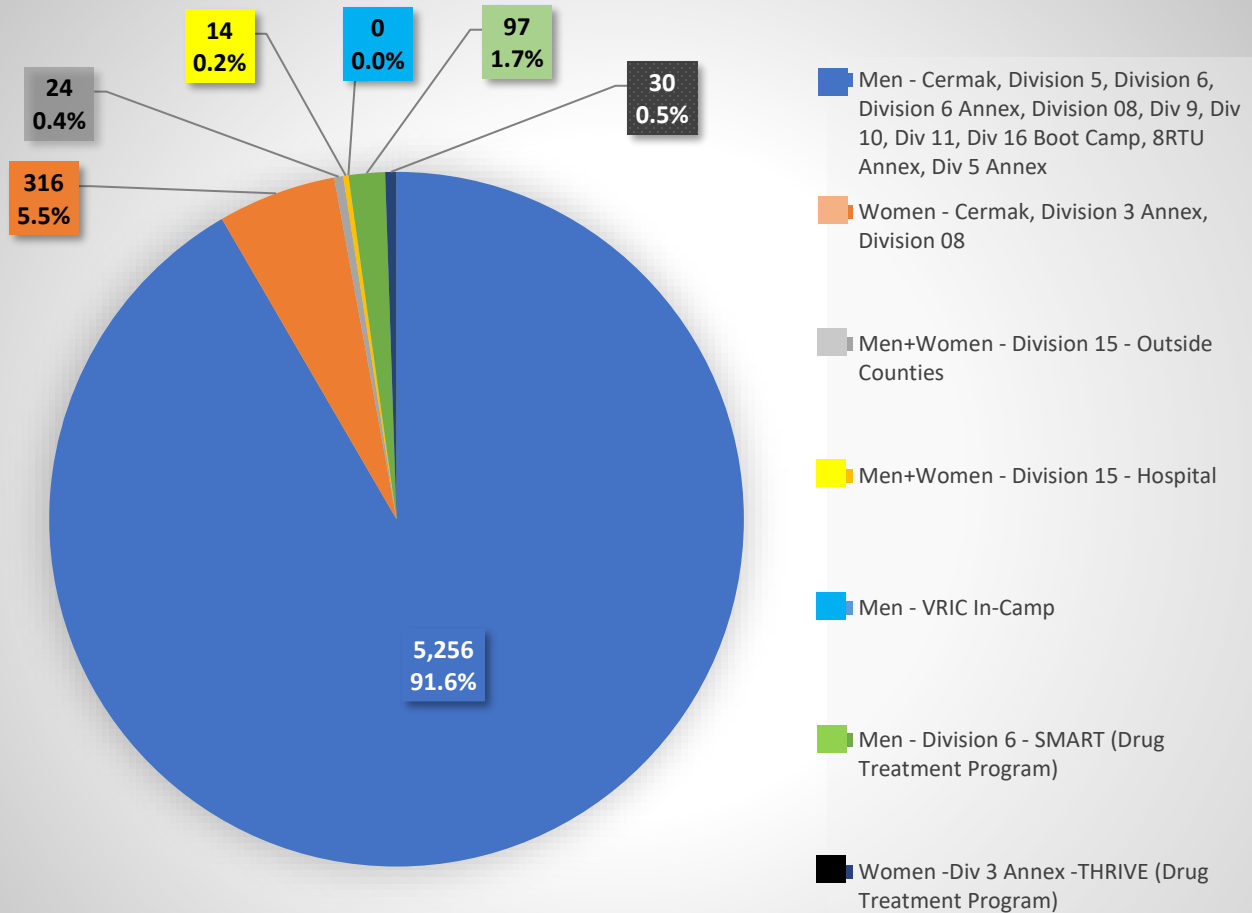

Sheriff's Daily Report

7/6/2022

Under the Custody of the Sheriff	
Total Male and Female	8,001
Jail Population	5,737
Community Corrections	2,264

Jail Population - Behind the Walls

Sheriff's Daily Report

7/6/2022

CCSO Population Demographics

In Confinement

Gender Distribution

Race Distribution

Age Distribution

Community Corrections

Gender Distribution

Race Distribution

Age Distribution