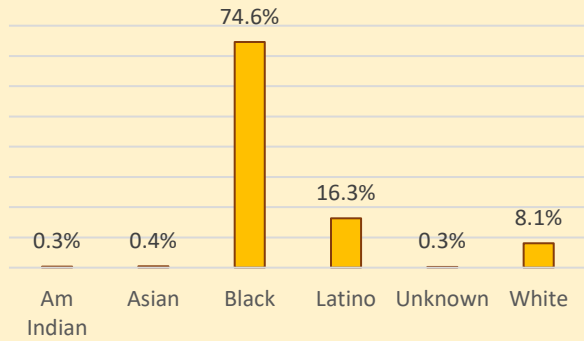

Sheriff's Daily Report

7/6/2022

Under the Custody of the Sheriff	
Total Male and Female	8,001
Jail Population	5,737
Community Corrections	2,264

Jail Population - Behind the Walls

Sheriff's Daily Report

7/6/2022

CCSO Population Demographics

In Confinement

Gender Distribution

Race Distribution

Age Distribution

Community Corrections

Gender Distribution

Race Distribution

Age Distribution