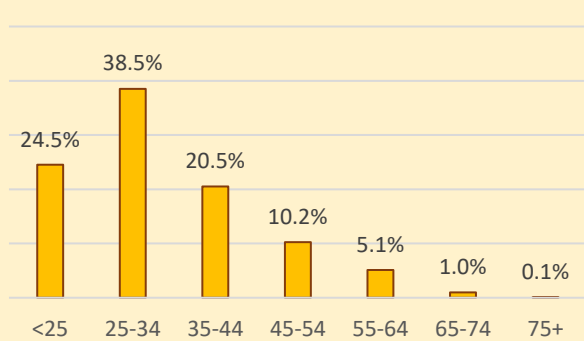

Sheriff's Daily Report

7/6/2022

Under the Custody of the Sheriff	
Total Male and Female	8,001
Jail Population	5,737
Community Corrections	2,264

Jail Population - Behind the Walls

Sheriff's Daily Report

7/6/2022

CCSO Population Demographics

In Confinement

Gender Distribution

Race Distribution

Age Distribution

Community Corrections

Gender Distribution

Race Distribution

Age Distribution