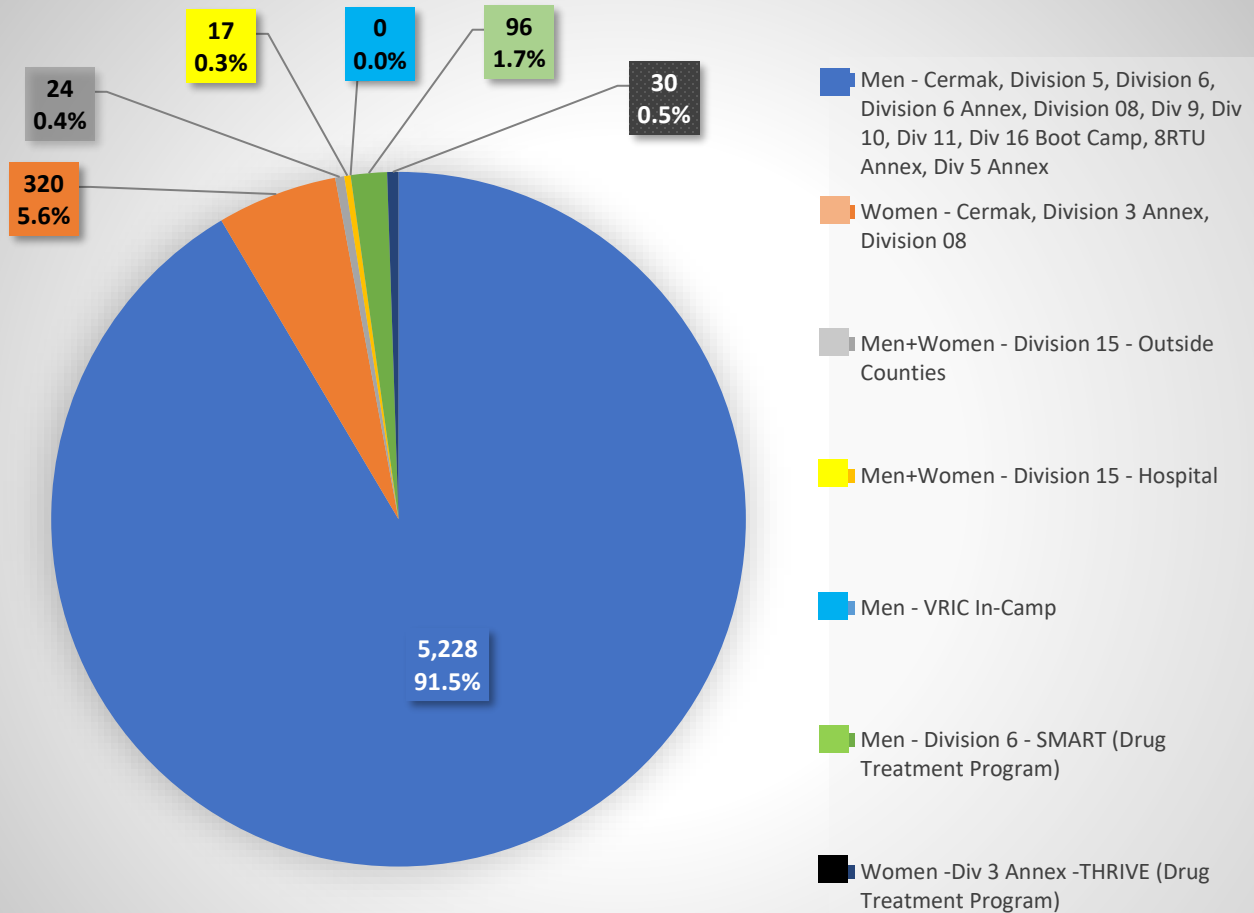

# Sheriff's Daily Report

7/5/2022

Under the Custody of the Sheriff	
Total Male and Female	7,981
Jail Population	5,715
Community Corrections	2,266

## Jail Population - Behind the Walls