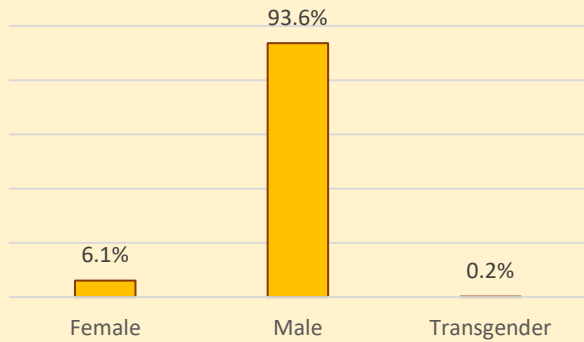

CCSO Population Demographics

In Confinement

Gender Distribution