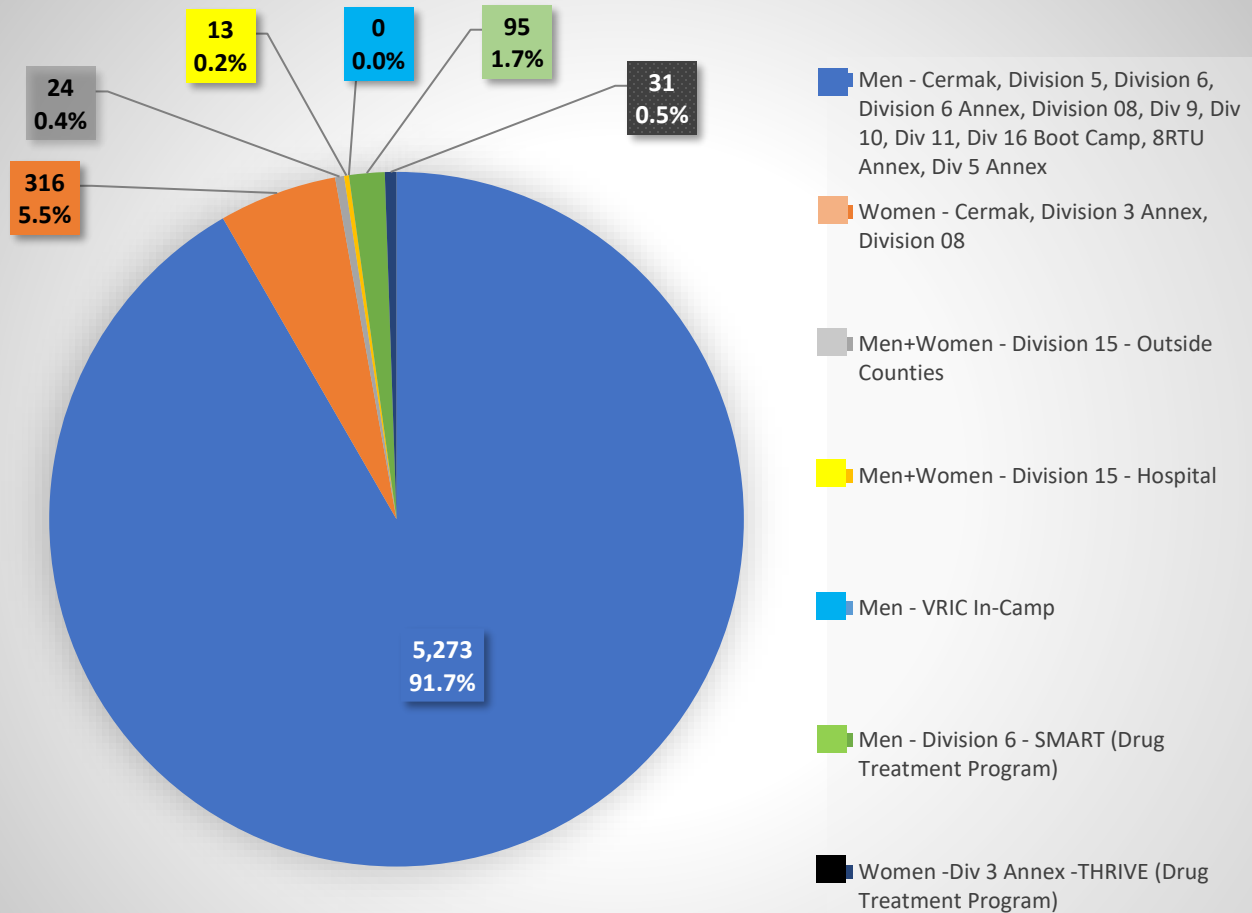

# Sheriff's Daily Report

7/4/2022

Under the Custody of the Sheriff	
Total Male and Female	8,003
Jail Population	5,752
Community Corrections	2,251

## Jail Population - Behind the Walls

#### Race Distribution

#### Age Distribution