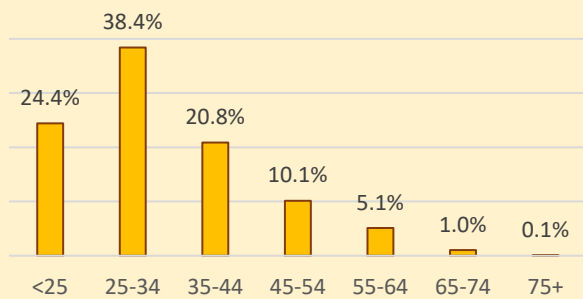

Sheriff's Daily Report

7/1/2022

Under the Custody of the Sheriff	
Total Male and Female	7,846
Jail Population	5,633
Community Corrections	2,213

Jail Population - Behind the Walls

Sheriff's Daily Report

7/1/2022

CCSO Population Demographics

In Confinement

Gender Distribution

Race Distribution

Age Distribution

Community Corrections

Gender Distribution

Race Distribution

Age Distribution