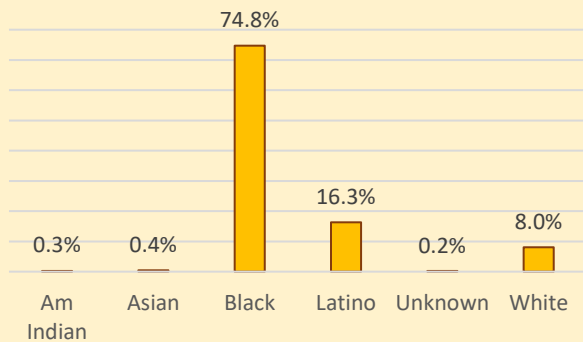

Sheriff's Daily Report

7/1/2022

Under the Custody of the Sheriff	
Total Male and Female	7,846
Jail Population	5,633
Community Corrections	2,213

Jail Population - Behind the Walls

Sheriff's Daily Report

7/1/2022

CCSO Population Demographics

In Confinement

Gender Distribution

Race Distribution

Age Distribution

Community Corrections

Gender Distribution

Race Distribution

Age Distribution