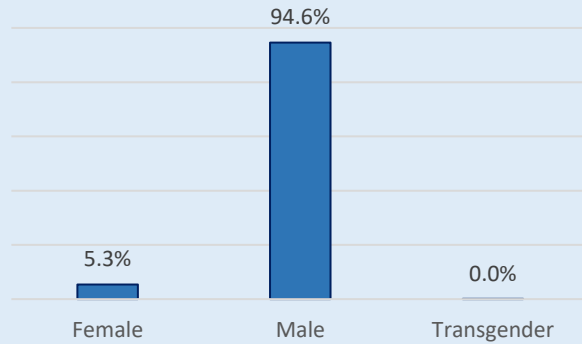

Sheriff's Daily Report

7/1/2022

Under the Custody of the Sheriff	
Total Male and Female	7,846
Jail Population	5,633
Community Corrections	2,213

Jail Population - Behind the Walls

Sheriff's Daily Report

7/1/2022

CCSO Population Demographics

In Confinement

Gender Distribution

Race Distribution

Age Distribution

Community Corrections

Gender Distribution

Race Distribution

Age Distribution