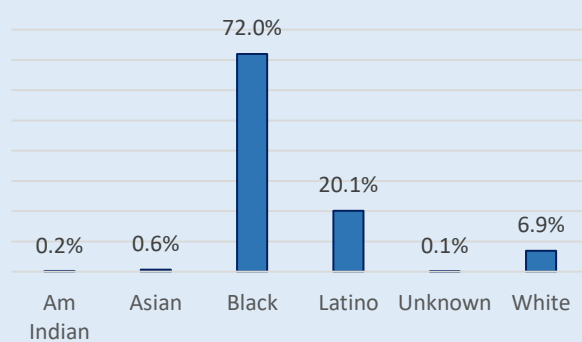

Sheriff's Daily Report

7/1/2022

Under the Custody of the Sheriff	
Total Male and Female	7,846
Jail Population	5,633
Community Corrections	2,213

Jail Population - Behind the Walls

Sheriff's Daily Report

7/1/2022

CCSO Population Demographics

In Confinement

Gender Distribution

Race Distribution

Age Distribution

Community Corrections

Gender Distribution

Race Distribution

Age Distribution