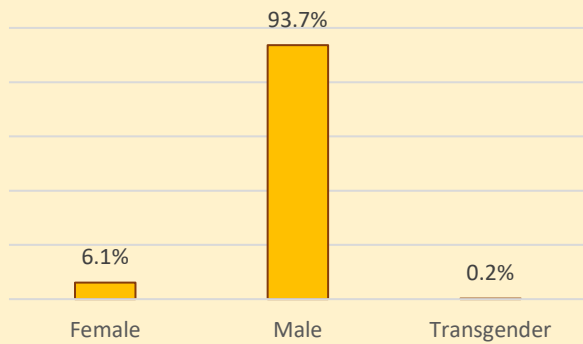

Sheriff's Daily Report

7/1/2022

Under the Custody of the Sheriff	
Total Male and Female	7,846
Jail Population	5,633
Community Corrections	2,213

Jail Population - Behind the Walls

Sheriff's Daily Report

7/1/2022

CCSO Population Demographics

In Confinement

Gender Distribution

Race Distribution

Age Distribution

Community Corrections

Gender Distribution

Race Distribution

Age Distribution