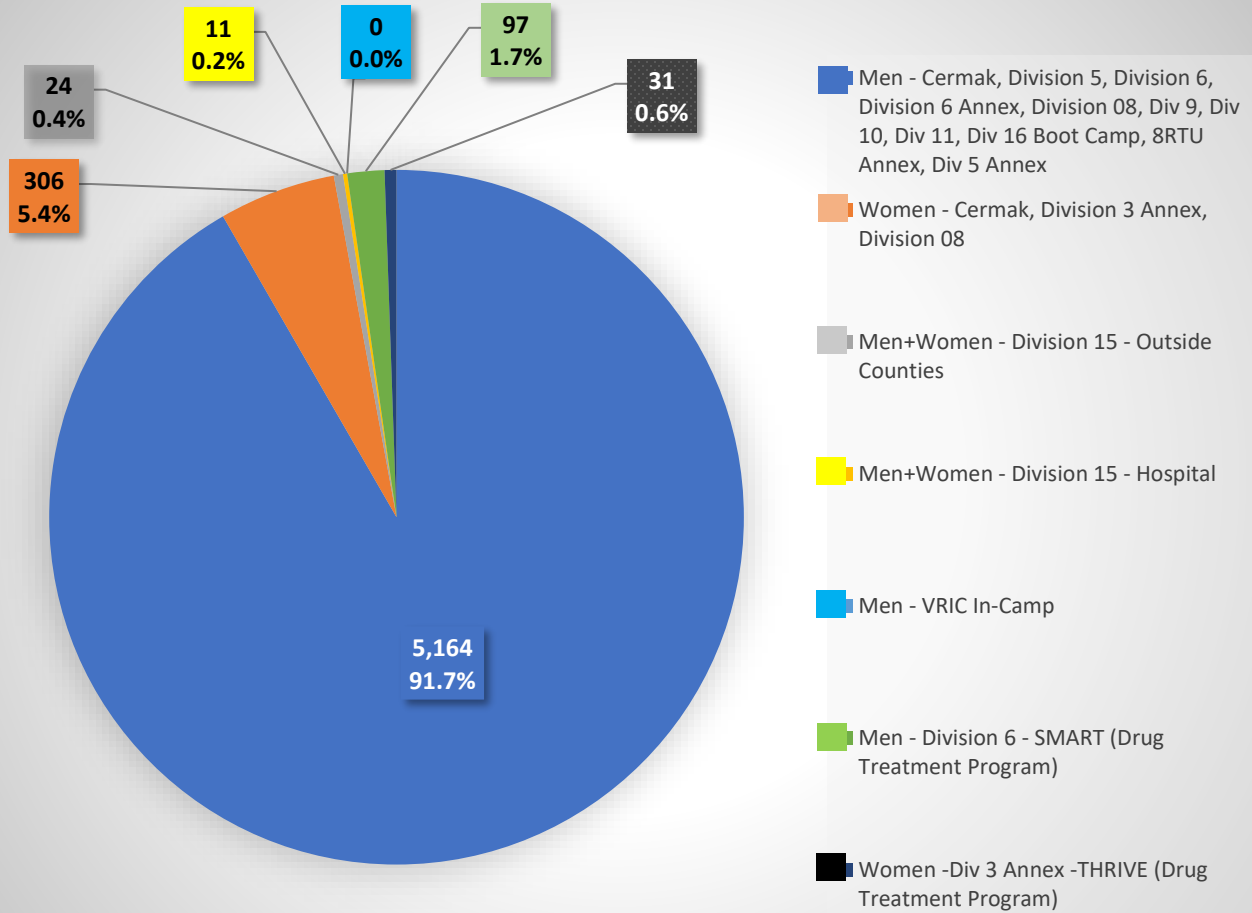

Sheriff's Daily Report

7/1/2022

Under the Custody of the Sheriff	
Total Male and Female	7,846
Jail Population	5,633
Community Corrections	2,213

Jail Population - Behind the Walls

Sheriff's Daily Report

7/1/2022

CCSO Population Demographics

In Confinement

Gender Distribution

Race Distribution

Age Distribution

Community Corrections

Gender Distribution

Race Distribution

Age Distribution