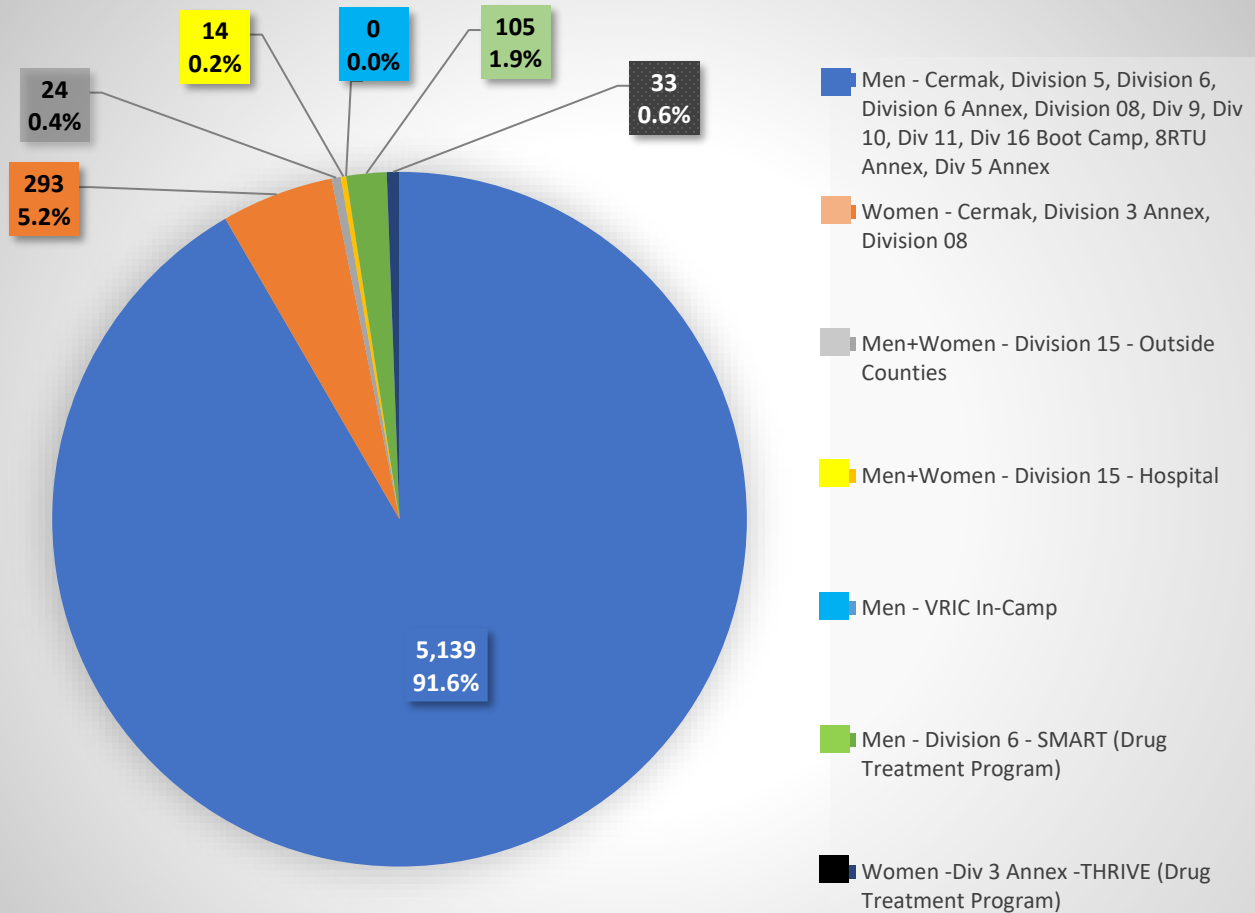

Sheriff's Daily Report

6/29/2022

Under the Custody of the Sheriff	
Total Male and Female	7,839
Jail Population	5,608
Community Corrections	2,231

Jail Population - Behind the Walls

Sheriff's Daily Report

6/29/2022

CCSO Population Demographics

In Confinement

Gender Distribution

Race Distribution

Age Distribution

Community Corrections

Gender Distribution

Race Distribution

Age Distribution