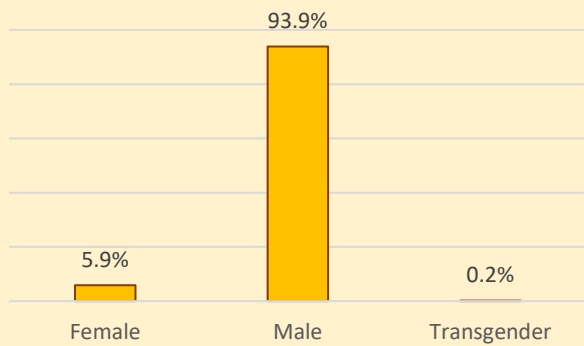

Sheriff's Daily Report

6/29/2022

Under the Custody of the Sheriff	
Total Male and Female	7,839
Jail Population	5,608
Community Corrections	2,231

Jail Population - Behind the Walls

Sheriff's Daily Report

6/29/2022

CCSO Population Demographics

In Confinement

Gender Distribution

Race Distribution

Age Distribution

Community Corrections

Gender Distribution

Race Distribution

Age Distribution