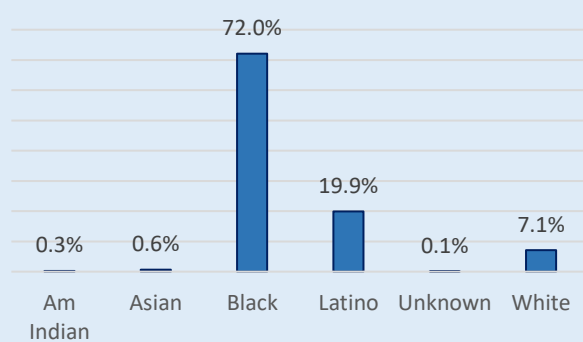

Sheriff's Daily Report

6/29/2022

Under the Custody of the Sheriff	
Total Male and Female	7,839
Jail Population	5,608
Community Corrections	2,231

Jail Population - Behind the Walls

Sheriff's Daily Report

6/29/2022

CCSO Population Demographics

In Confinement

Gender Distribution

Race Distribution

Age Distribution

Community Corrections

Gender Distribution

Race Distribution

Age Distribution