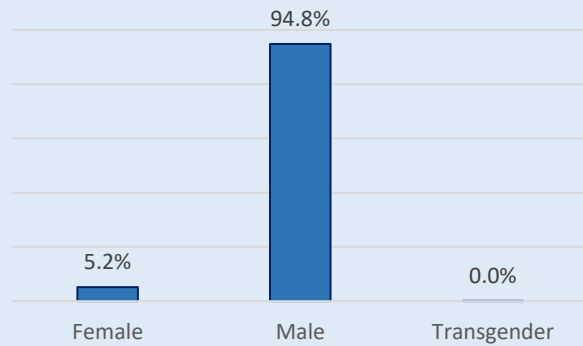

Sheriff's Daily Report

6/29/2022

Under the Custody of the Sheriff	
Total Male and Female	7,839
Jail Population	5,608
Community Corrections	2,231

Jail Population - Behind the Walls

Sheriff's Daily Report

6/29/2022

CCSO Population Demographics

In Confinement

Gender Distribution

Race Distribution

Age Distribution

Community Corrections

Gender Distribution

Race Distribution

Age Distribution