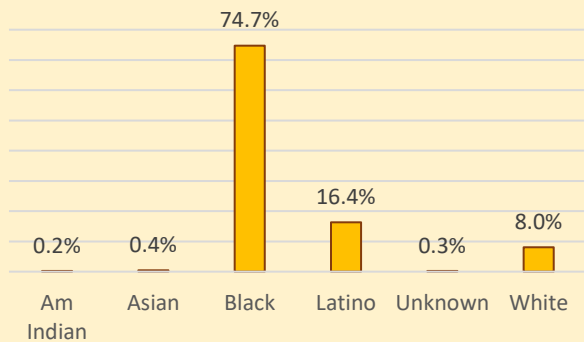

Sheriff's Daily Report

6/29/2022

Under the Custody of the Sheriff	
Total Male and Female	7,839
Jail Population	5,608
Community Corrections	2,231

Jail Population - Behind the Walls

Sheriff's Daily Report

6/29/2022

CCSO Population Demographics

In Confinement

Gender Distribution

Race Distribution

Age Distribution

Community Corrections

Gender Distribution

Race Distribution

Age Distribution