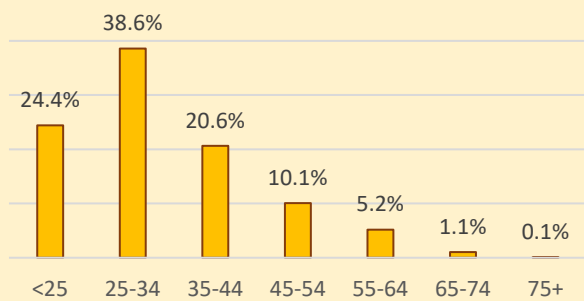

Sheriff's Daily Report

6/29/2022

Under the Custody of the Sheriff	
Total Male and Female	7,839
Jail Population	5,608
Community Corrections	2,231

Jail Population - Behind the Walls

Sheriff's Daily Report

6/29/2022

CCSO Population Demographics

In Confinement

Gender Distribution

Race Distribution

Age Distribution

Community Corrections

Gender Distribution

Race Distribution

Age Distribution