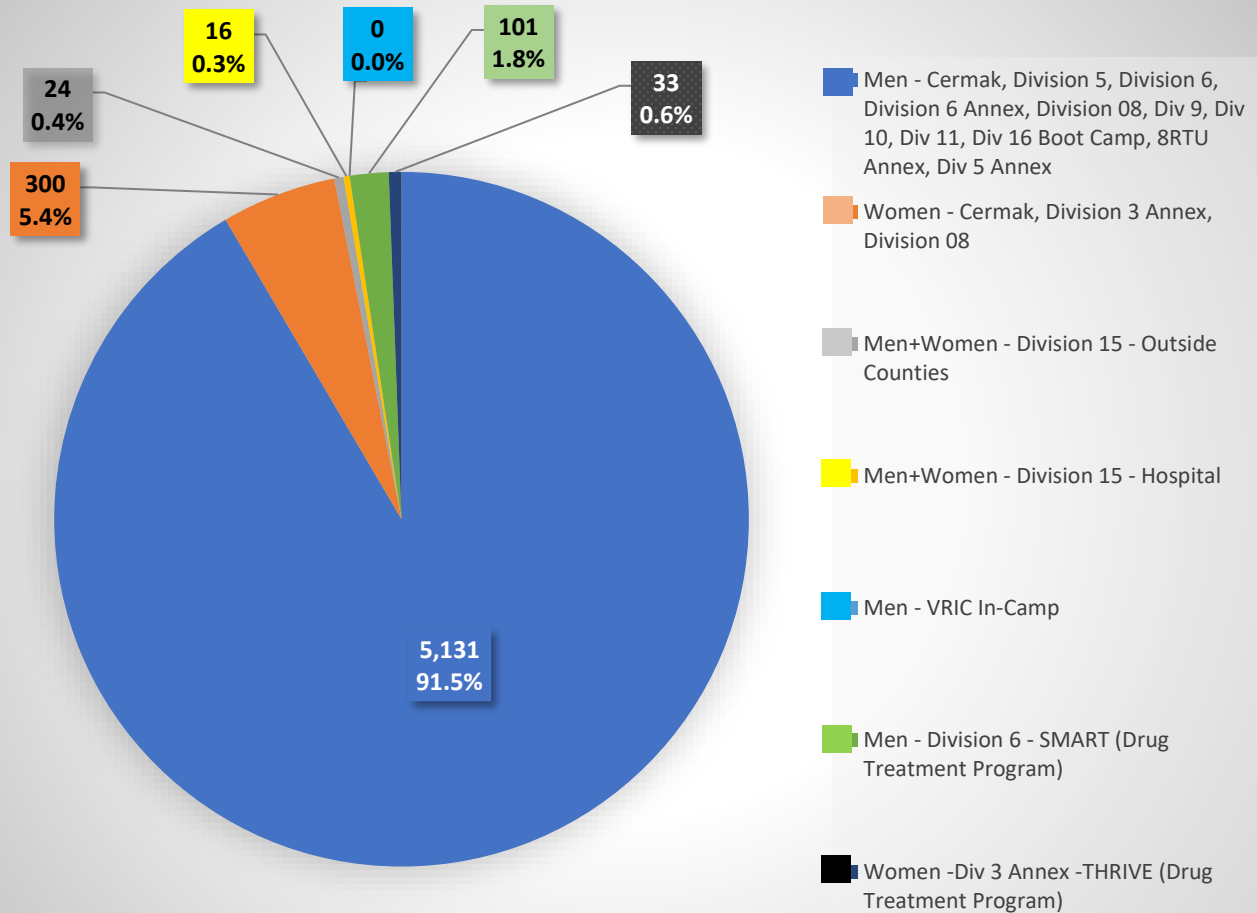

# Sheriff's Daily Report

6/28/2022

Under the Custody of the Sheriff	
Total Male and Female	7,837
Jail Population	5,605
Community Corrections	2,232

## Jail Population - Behind the Walls