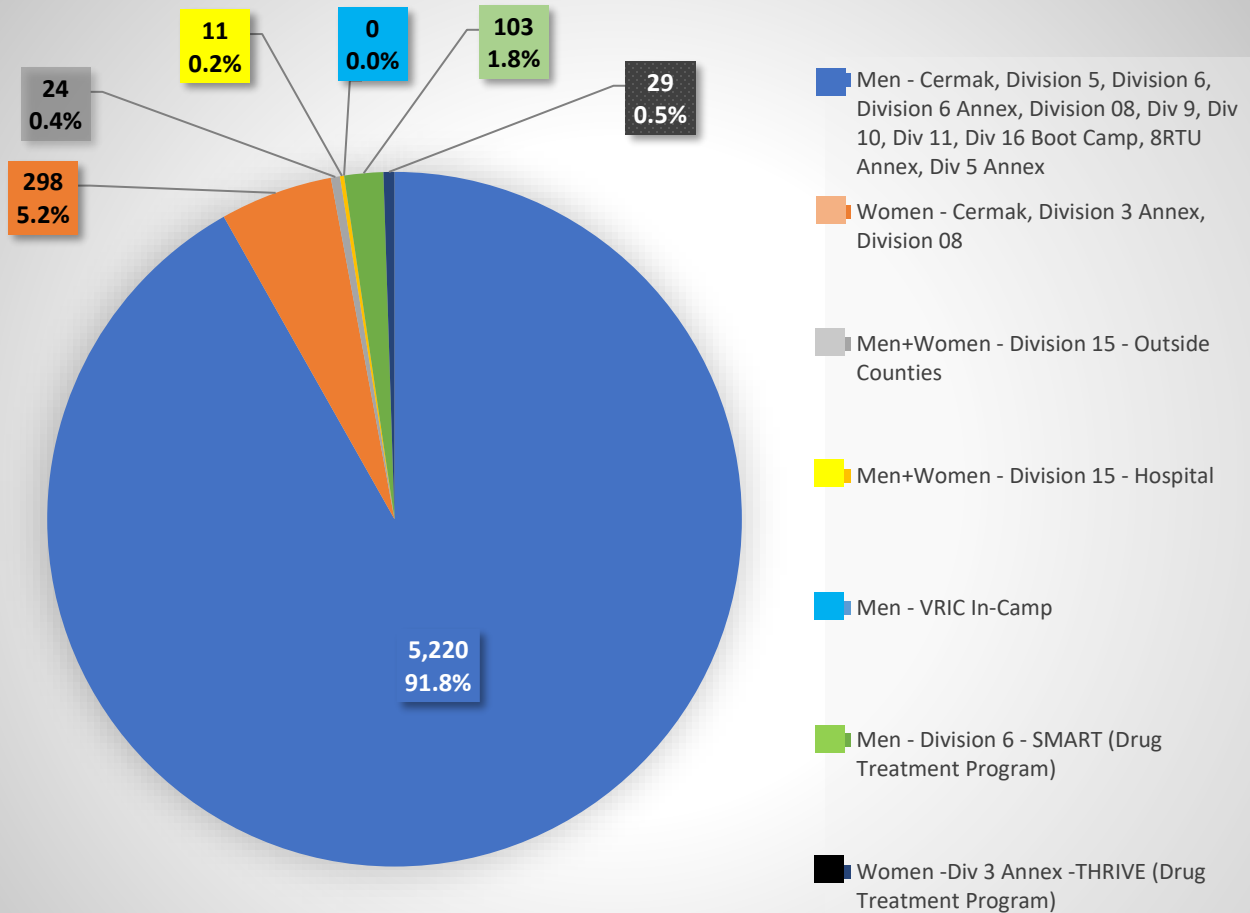

Sheriff's Daily Report

6/27/2022

Under the Custody of the Sheriff	
Total Male and Female	7,926
Jail Population	5,685
Community Corrections	2,241

Jail Population - Behind the Walls

Sheriff's Daily Report

6/27/2022

CCSO Population Demographics