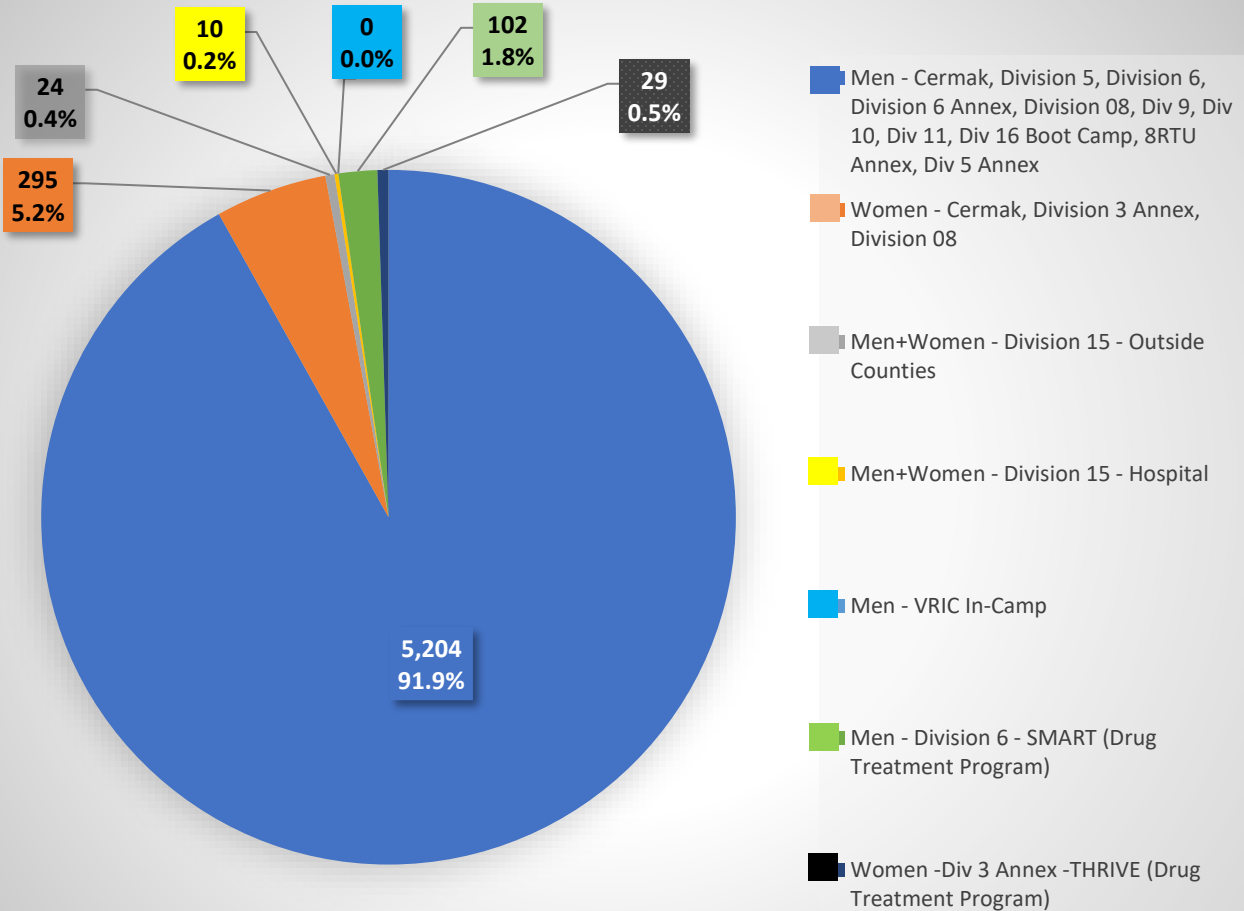

Sheriff's Daily Report

6/26/2022

Under the Custody of the Sheriff	
Total Male and Female	7,889
Jail Population	5,664
Community Corrections	2,225

Jail Population - Behind the Walls

Sheriff's Daily Report

6/26/2022

CCSO Population Demographics