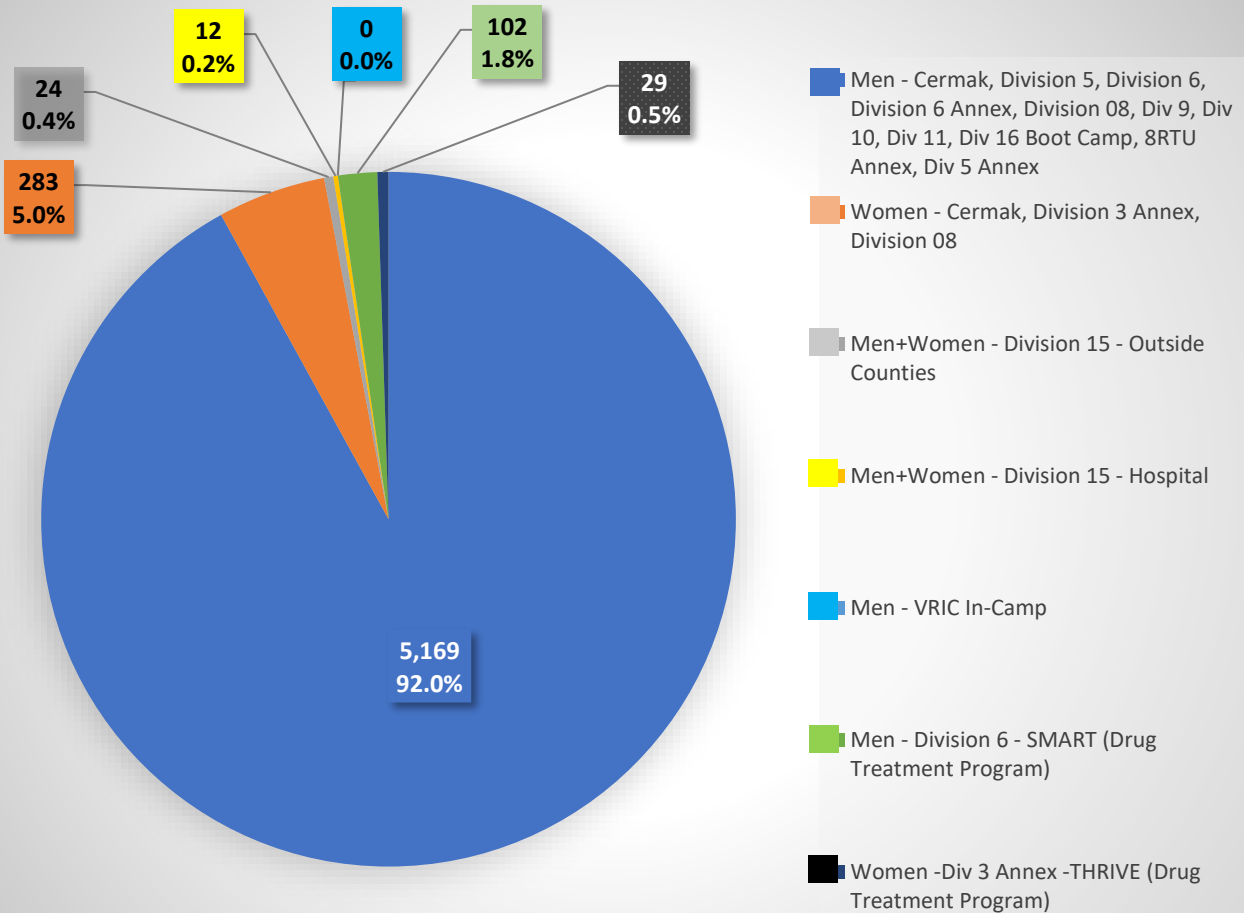

Sheriff's Daily Report

6/25/2022

Under the Custody of the Sheriff	
Total Male and Female	7,841
Jail Population	5,619
Community Corrections	2,222

Jail Population - Behind the Walls

Sheriff's Daily Report

6/25/2022

CCSO Population Demographics