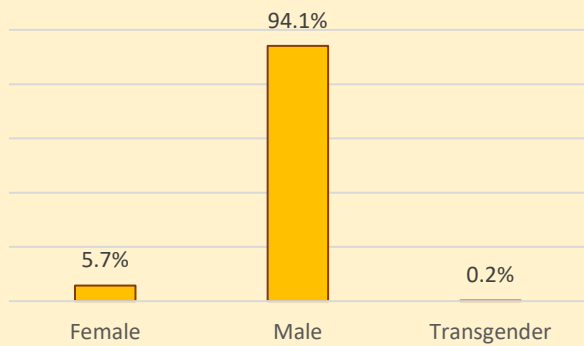

Sheriff's Daily Report

6/24/2022

CCSO Population Demographics

In Confinement

Gender Distribution