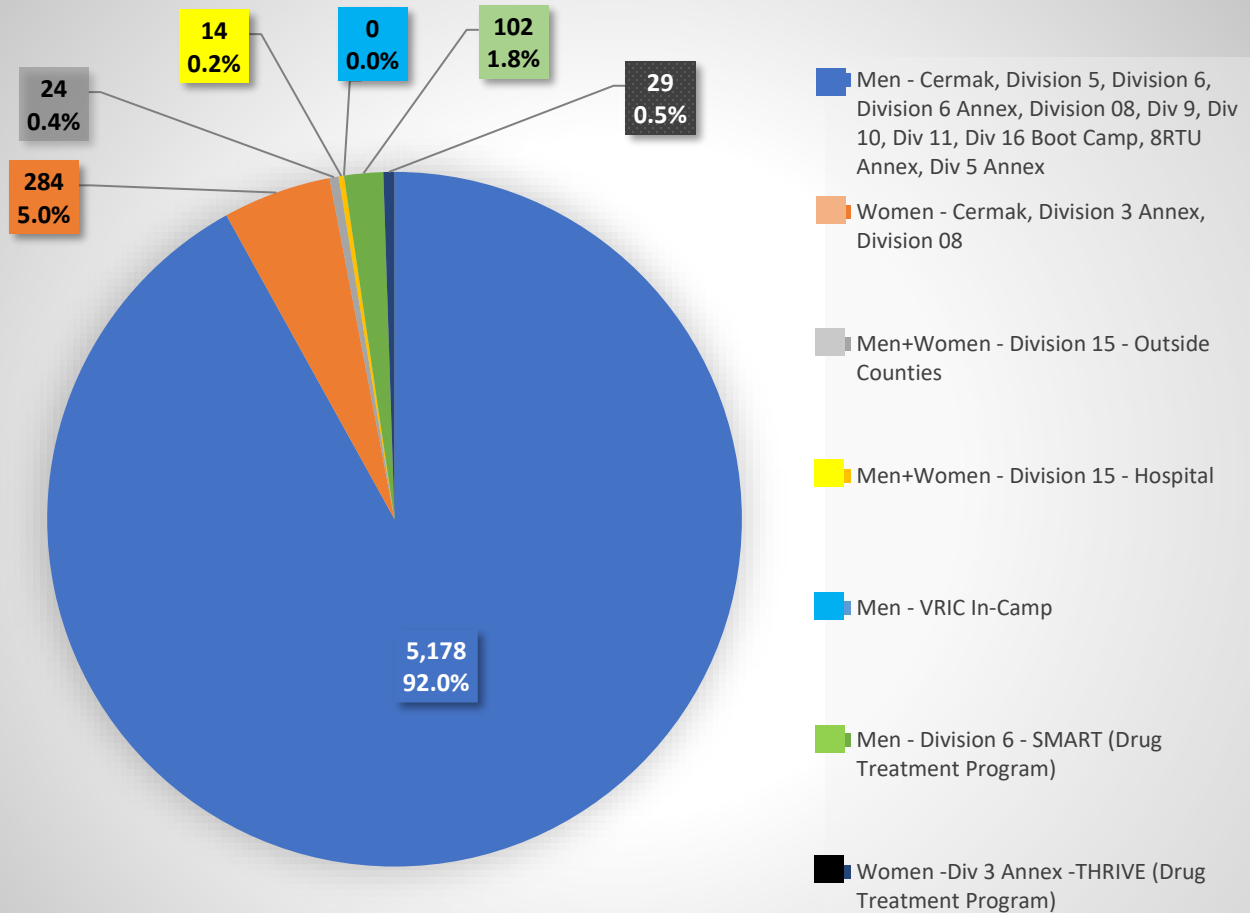

# Sheriff's Daily Report

6/24/2022

Under the Custody of the Sheriff	
Total Male and Female	7,843
Jail Population	5,631
Community Corrections	2,212

## Jail Population - Behind the Walls

#### Race Distribution

#### Age Distribution