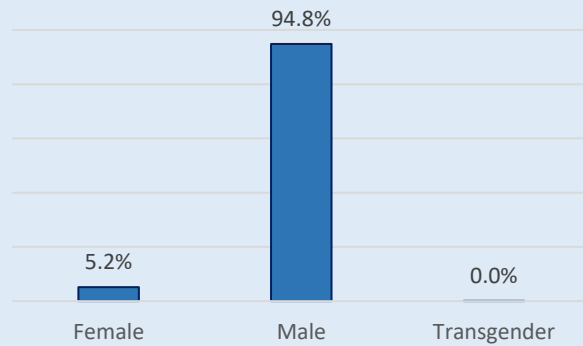

Sheriff's Daily Report

6/22/2022

Under the Custody of the Sheriff	
Total Male and Female	7,874
Jail Population	5,655
Community Corrections	2,219

Jail Population - Behind the Walls

Sheriff's Daily Report

6/22/2022

CCSO Population Demographics

In Confinement

Gender Distribution

Race Distribution

Age Distribution

Community Corrections

Gender Distribution

Race Distribution

Age Distribution