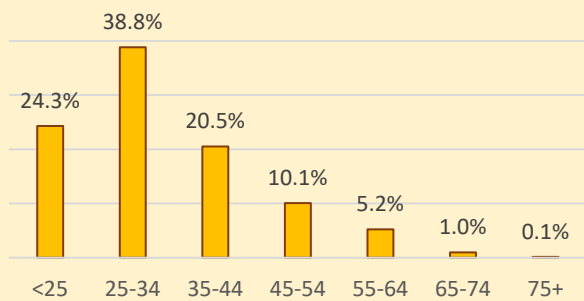

Sheriff's Daily Report

6/22/2022

Under the Custody of the Sheriff	
Total Male and Female	7,874
Jail Population	5,655
Community Corrections	2,219

Jail Population - Behind the Walls

Sheriff's Daily Report

6/22/2022

CCSO Population Demographics

In Confinement

Gender Distribution

Race Distribution

Age Distribution

Community Corrections

Gender Distribution

Race Distribution

Age Distribution