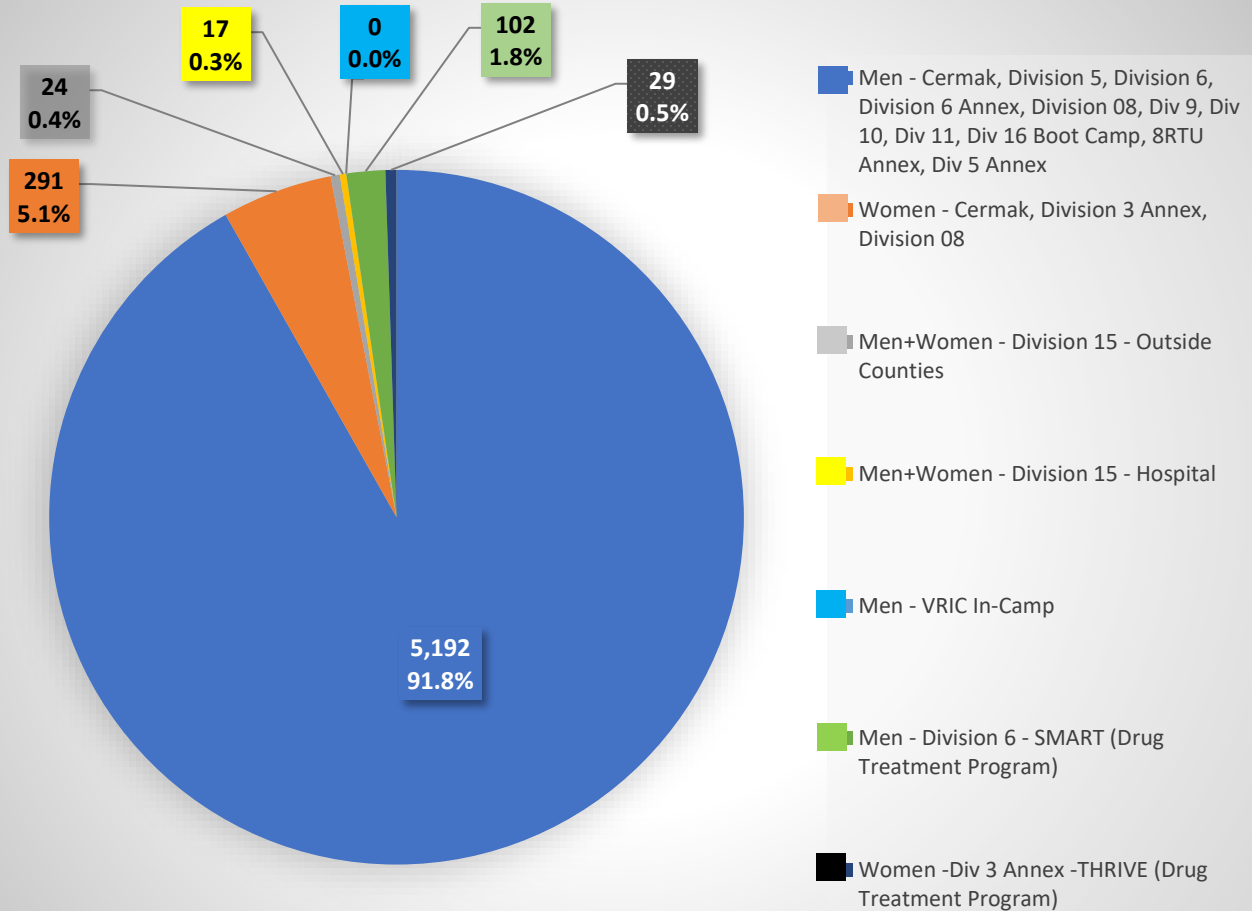

Sheriff's Daily Report

6/22/2022

Under the Custody of the Sheriff	
Total Male and Female	7,874
Jail Population	5,655
Community Corrections	2,219

Jail Population - Behind the Walls

Sheriff's Daily Report

6/22/2022

CCSO Population Demographics

In Confinement

Gender Distribution

Race Distribution

Age Distribution

Community Corrections

Gender Distribution

Race Distribution

Age Distribution