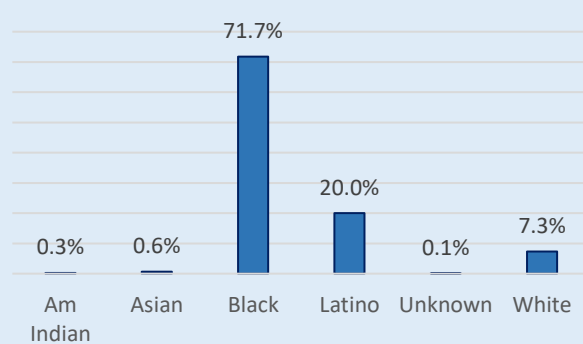

Sheriff's Daily Report

6/22/2022

Under the Custody of the Sheriff	
Total Male and Female	7,874
Jail Population	5,655
Community Corrections	2,219

Jail Population - Behind the Walls

Sheriff's Daily Report

6/22/2022

CCSO Population Demographics

In Confinement

Gender Distribution

Race Distribution

Age Distribution

Community Corrections

Gender Distribution

Race Distribution

Age Distribution