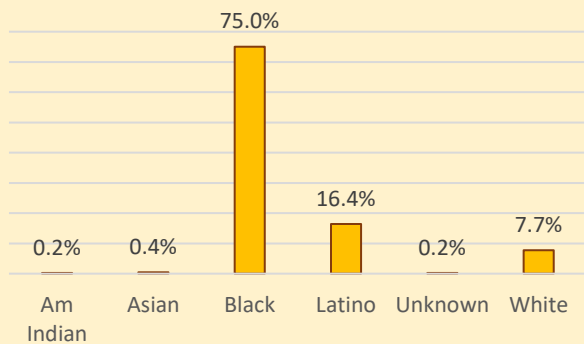

Sheriff's Daily Report

6/22/2022

Under the Custody of the Sheriff	
Total Male and Female	7,874
Jail Population	5,655
Community Corrections	2,219

Jail Population - Behind the Walls

Sheriff's Daily Report

6/22/2022

CCSO Population Demographics

In Confinement

Gender Distribution

Race Distribution

Age Distribution

Community Corrections

Gender Distribution

Race Distribution

Age Distribution