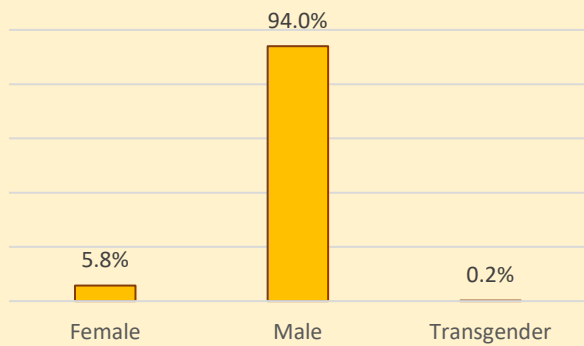

Sheriff's Daily Report

6/22/2022

Under the Custody of the Sheriff	
Total Male and Female	7,874
Jail Population	5,655
Community Corrections	2,219

Jail Population - Behind the Walls

Sheriff's Daily Report

6/22/2022

CCSO Population Demographics

In Confinement

Gender Distribution

Race Distribution

Age Distribution

Community Corrections

Gender Distribution

Race Distribution

Age Distribution